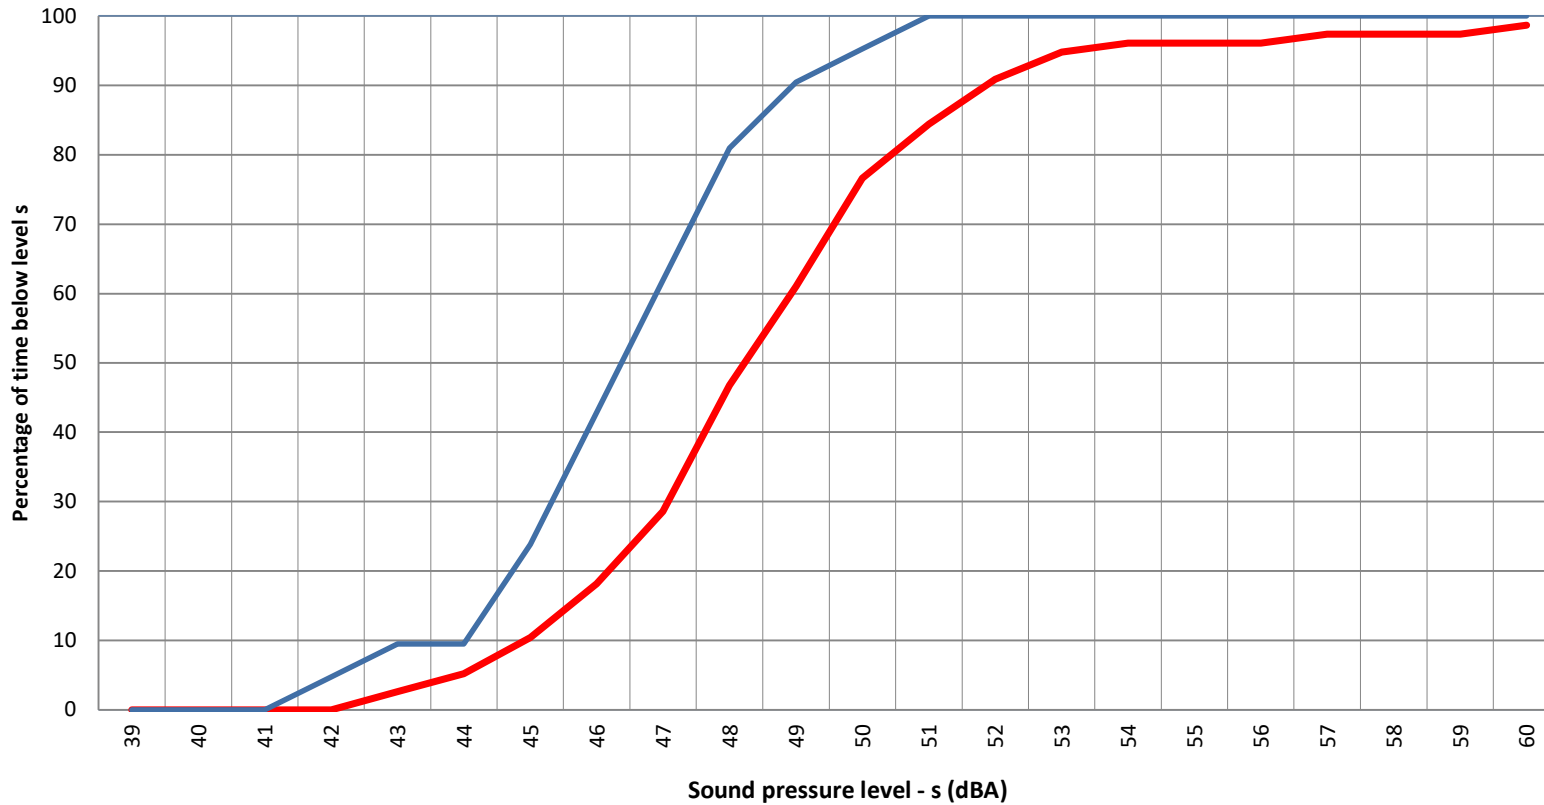

### WILTON SOUTH GATEHOUSE NOISE MONITOR L50 (AVERAGE) DATA 2022

Cumulative distribution of night time sound levels (00:00 - 03:30 hrs) Print date 12/04/22

— L50 current year — 2021 minimal data