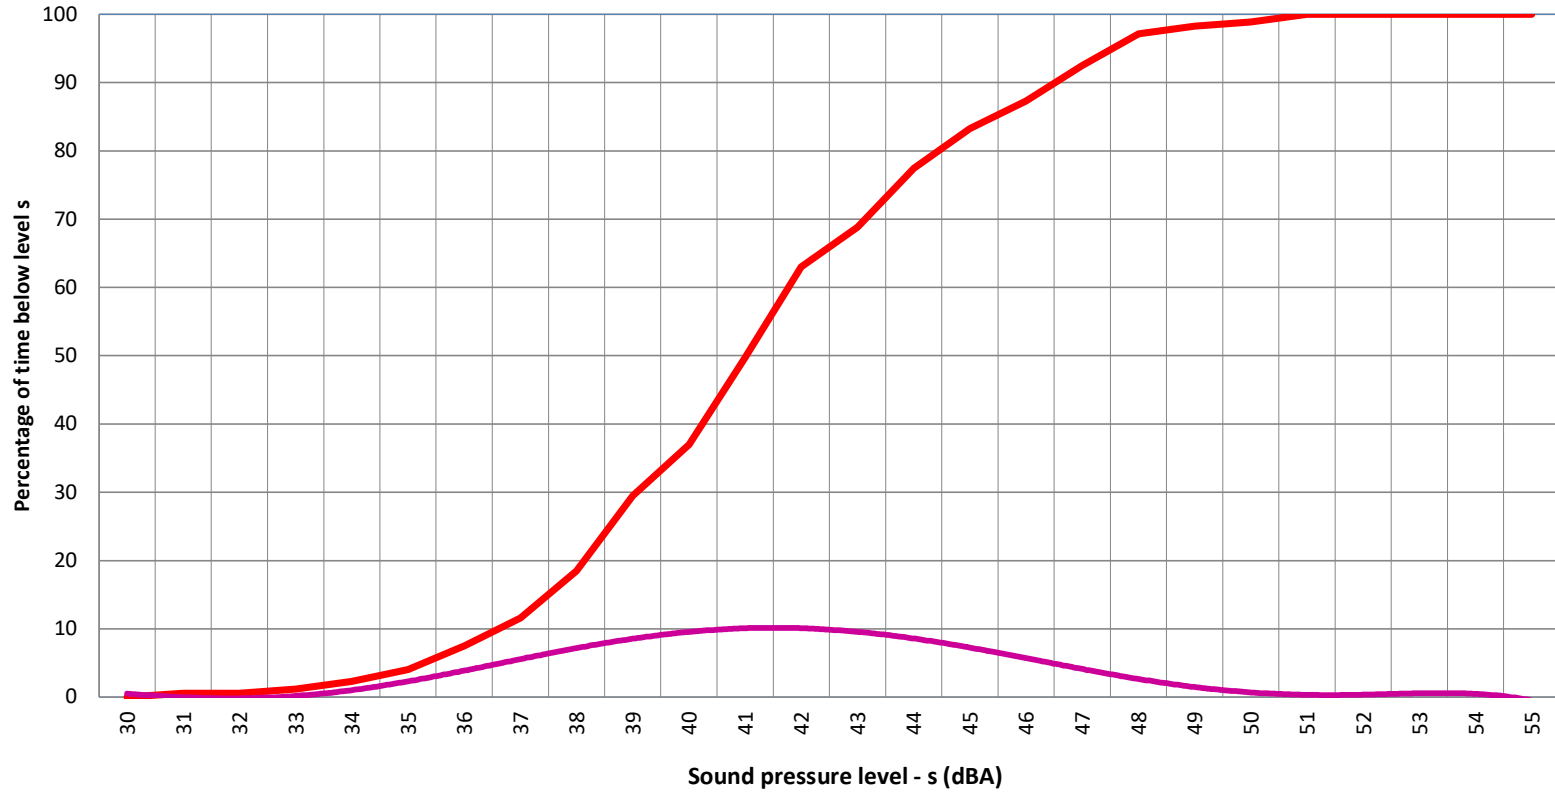

LAZENBY GRANGE ESTATE NOISE MONITOR L50 (AVERAGE) DATA 2023

Cumulative distribution of night time sound levels (00:00 - 03:30 hrs) Print date 04/01/24

— L50 current year Current — Poly. (Current)