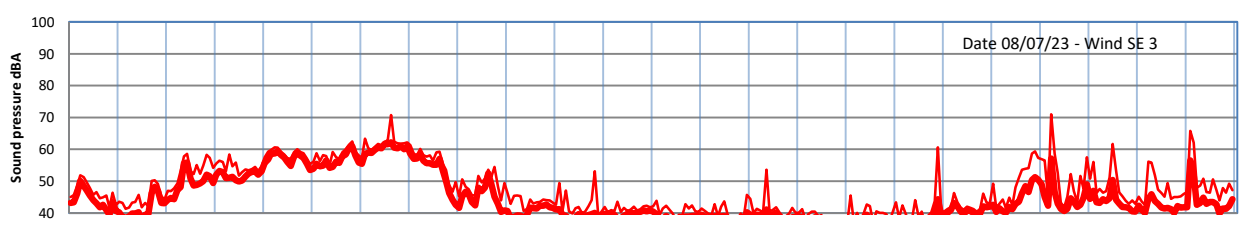

GRANGE ESTATE - NIGHTTIME LEVELS - WEEK NUMBER 27

Time

— Lazenby — Laz max — Site — Site max