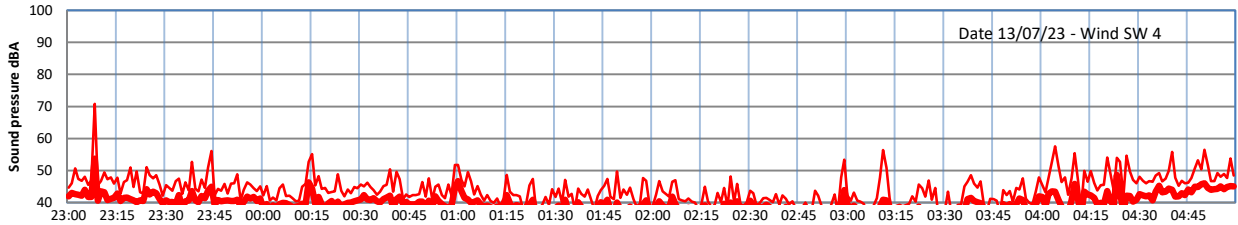

GRANGE ESTATE - NIGHTTIME LEVELS - WEEK NUMBER 28

Time
— Lazenby — Laz max — Site — Site max