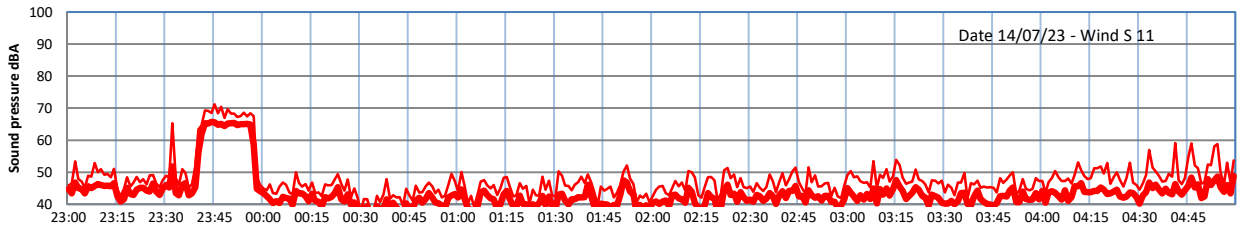

GRANGE ESTATE - NIGHTTIME LEVELS - WEEK NUMBER 28

Time
— Lazenby — Laz max — Site — Site max