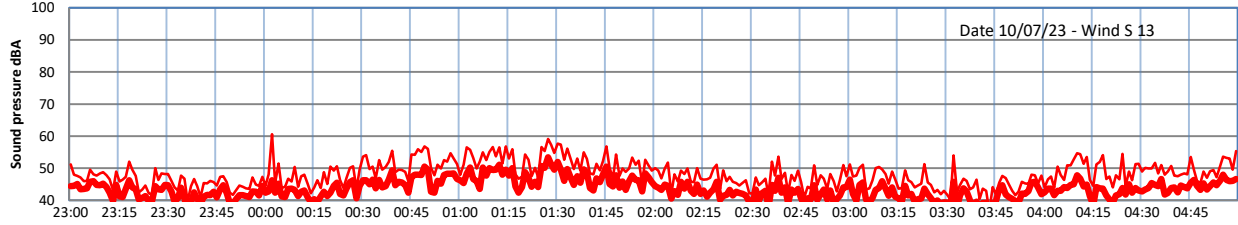

GRANGE ESTATE - NIGHTTIME LEVELS - WEEK NUMBER 28

Time
— Lazenby — Laz max — Site — Site max