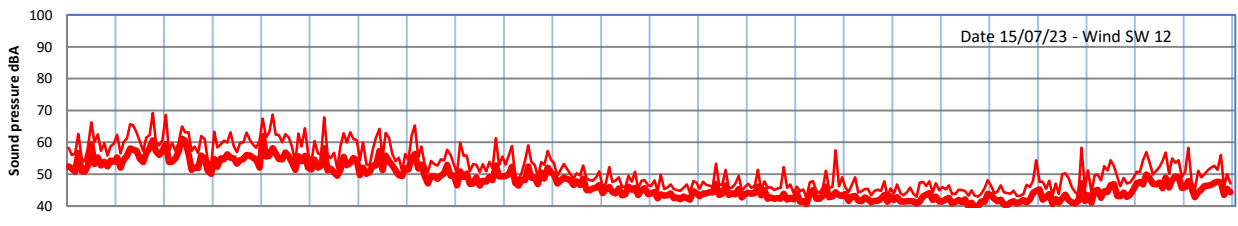

GRANGE ESTATE - NIGHTTIME LEVELS - WEEK NUMBER 28

Time
— Lazenby — Laz max — Site — Site max