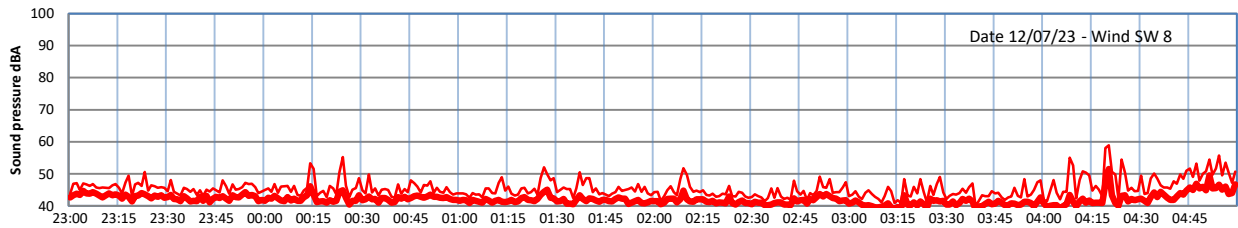

GRANGE ESTATE - NIGHTTIME LEVELS - WEEK NUMBER 28

Time
— Lazenby — Laz max — Site — Site max