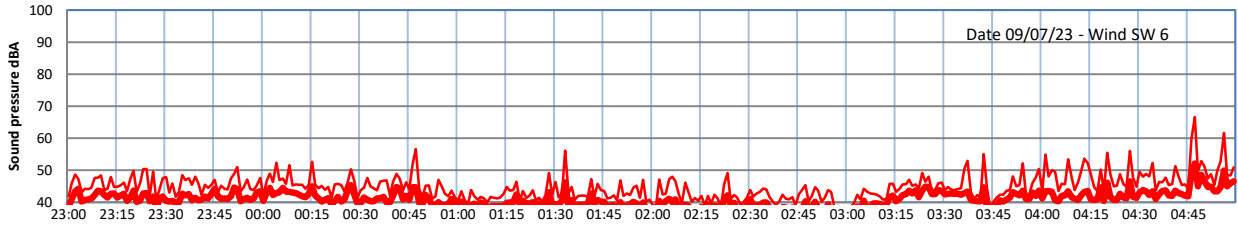

GRANGE ESTATE - NIGHTTIME LEVELS - WEEK NUMBER 28

Time
— Lazenby — Laz max — Site — Site max