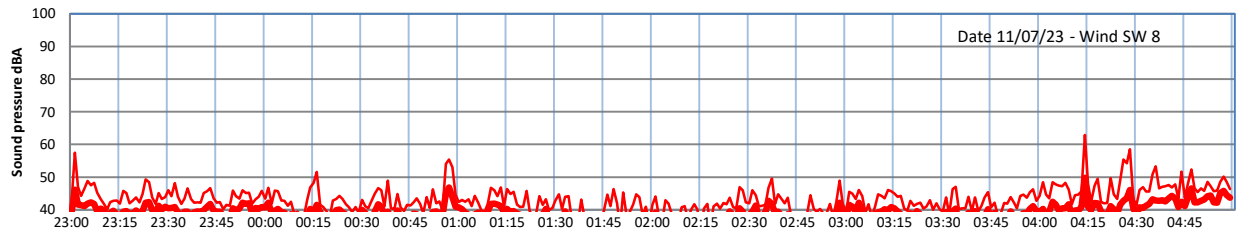

GRANGE ESTATE - NIGHTTIME LEVELS - WEEK NUMBER 28

Time
— Lazenby — Laz max — Site — Site max