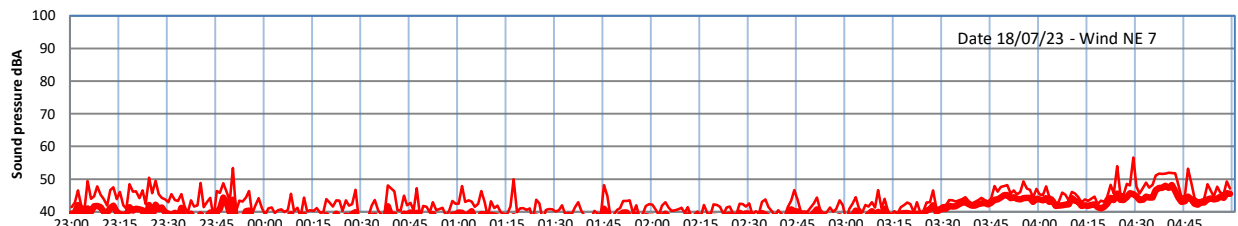

GRANGE ESTATE - NIGHTTIME LEVELS - WEEK NUMBER 29

Time
Lazenby Laz max Site Site max