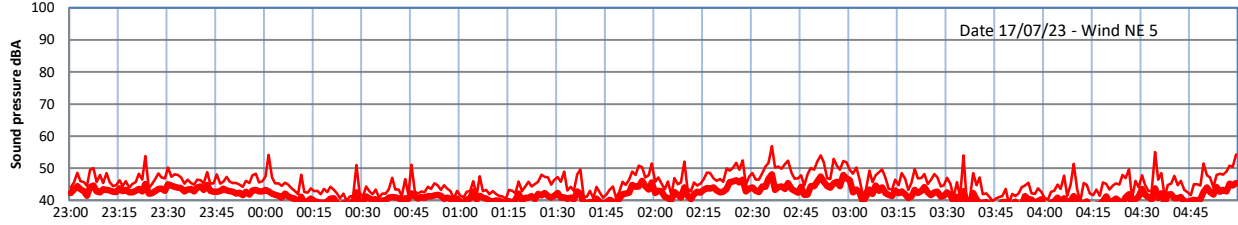

GRANGE ESTATE - NIGHTTIME LEVELS - WEEK NUMBER 29

Time
Lazenby Laz max Site Site max