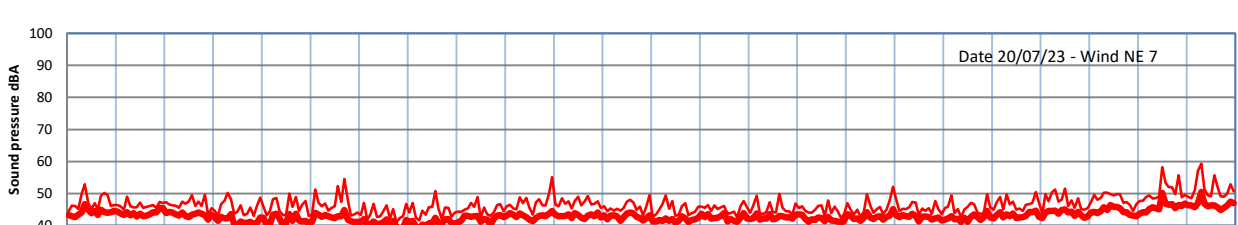

GRANGE ESTATE - NIGHTTIME LEVELS - WEEK NUMBER 29

Time
Lazenby Laz max Site Site max