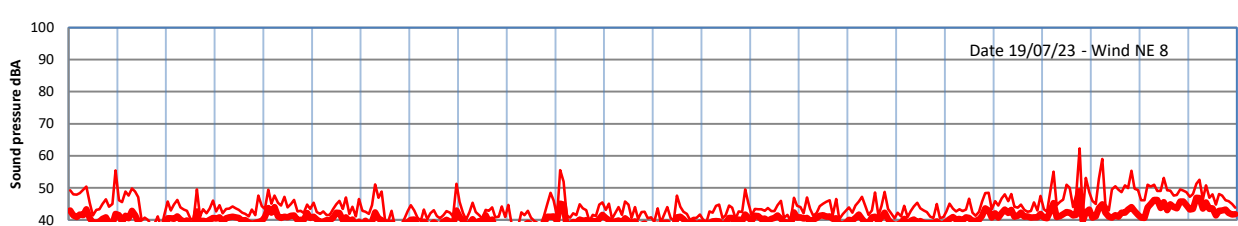

GRANGE ESTATE - NIGHTTIME LEVELS - WEEK NUMBER 29

Time
Lazenby Laz max Site Site max