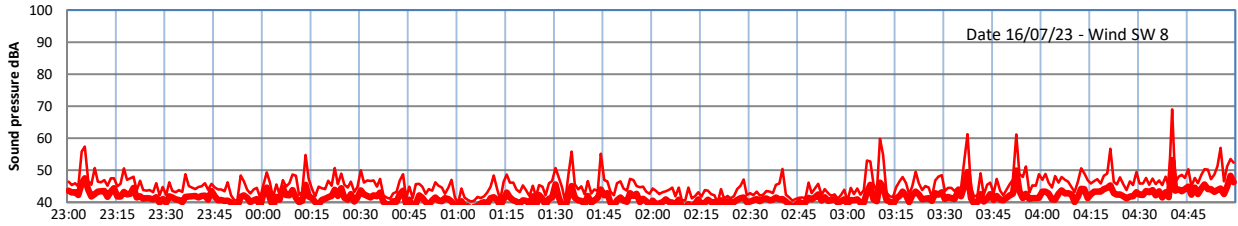

GRANGE ESTATE - NIGHTTIME LEVELS - WEEK NUMBER 29

Time
Lazenby Laz max Site Site max