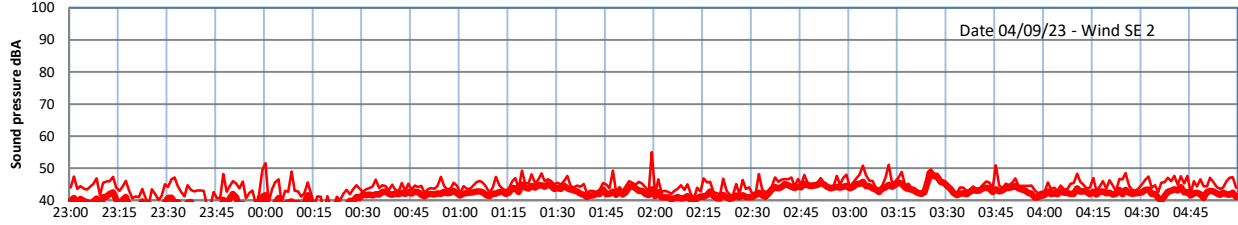

# GRANGE ESTATE - NIGHTTIME LEVELS - WEEK NUMBER 36

Time  
Lazenby Laz max Site Site max