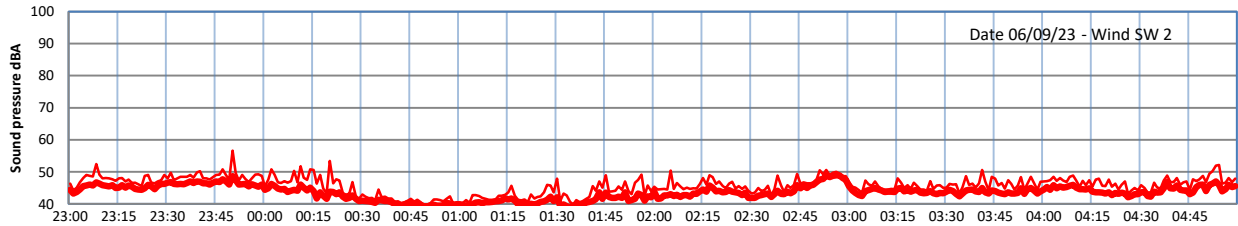

# GRANGE ESTATE - NIGHTTIME LEVELS - WEEK NUMBER 36

Time  
Lazenby Laz max Site Site max