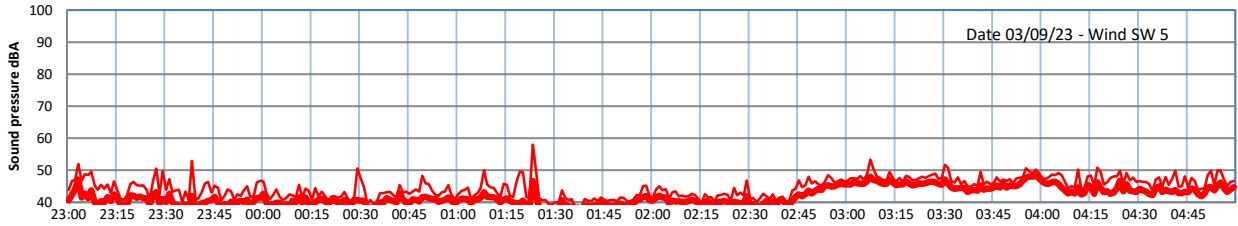

# GRANGE ESTATE - NIGHTTIME LEVELS - WEEK NUMBER 36

Time  
Lazenby Laz max Site Site max