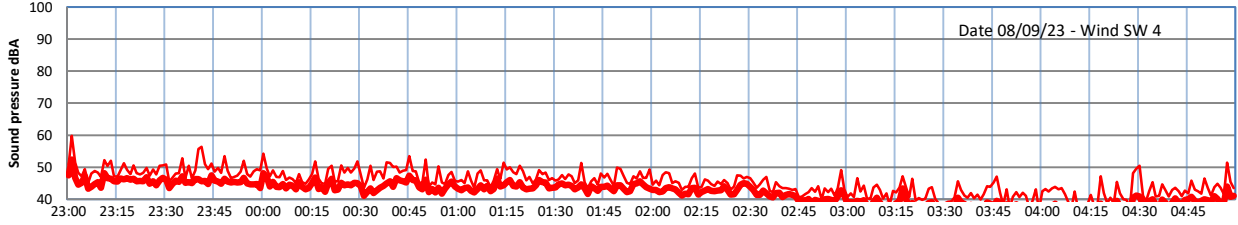

# GRANGE ESTATE - NIGHTTIME LEVELS - WEEK NUMBER 36

Time  
Lazenby Laz max Site Site max