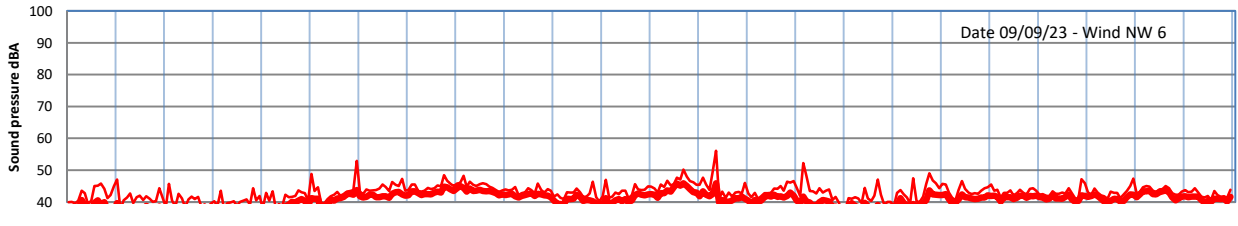

# GRANGE ESTATE - NIGHTTIME LEVELS - WEEK NUMBER 36

Time  
Lazenby Laz max Site Site max