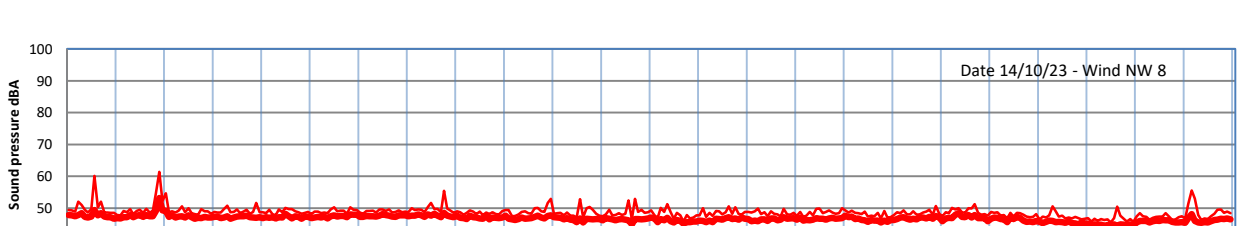

GRANGE ESTATE - NIGHTTIME LEVELS - WEEK NUMBER 41

Time
— Lazenby — Laz max — Site — Site max