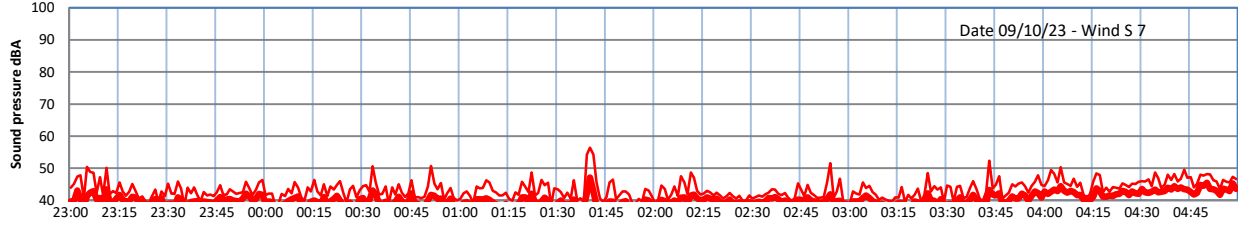

GRANGE ESTATE - NIGHTTIME LEVELS - WEEK NUMBER 41

Time
— Lazenby — Laz max — Site — Site max