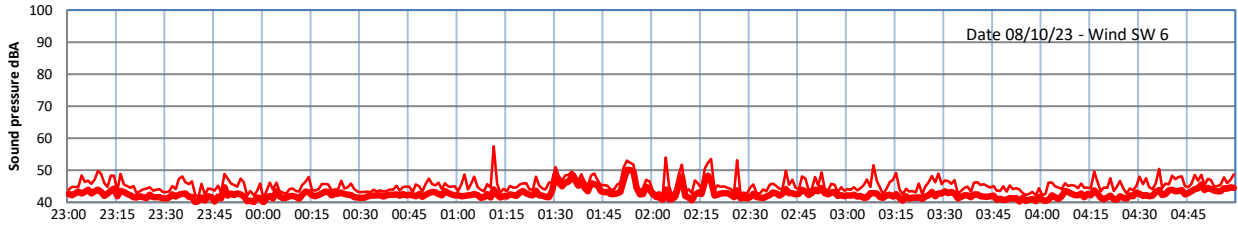

GRANGE ESTATE - NIGHTTIME LEVELS - WEEK NUMBER 41

Time
— Lazenby — Laz max — Site — Site max