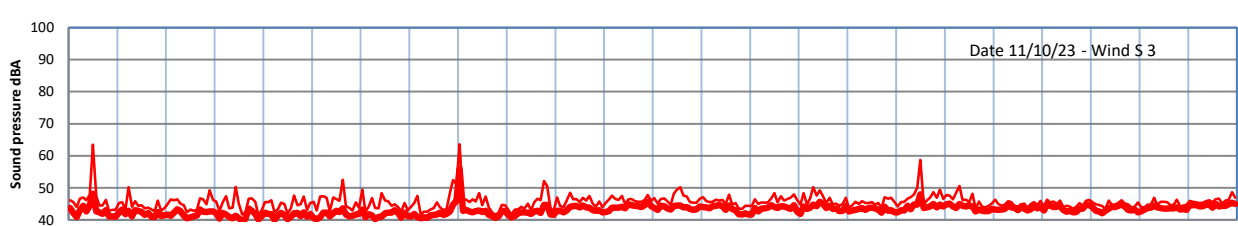

GRANGE ESTATE - NIGHTTIME LEVELS - WEEK NUMBER 41

Time
— Lazenby — Laz max — Site — Site max