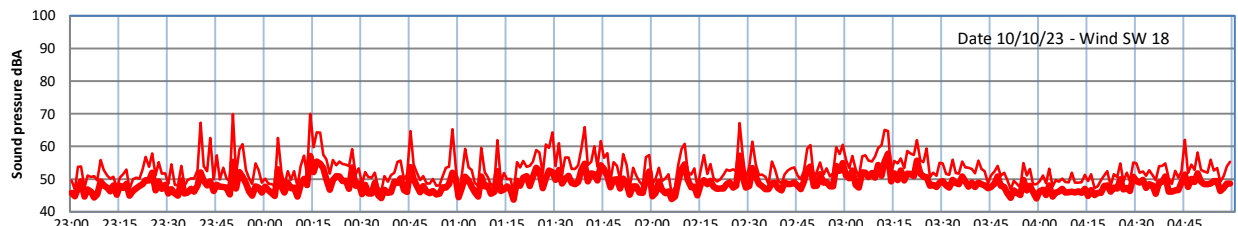

GRANGE ESTATE - NIGHTTIME LEVELS - WEEK NUMBER 41

Time
— Lazenby — Laz max — Site — Site max