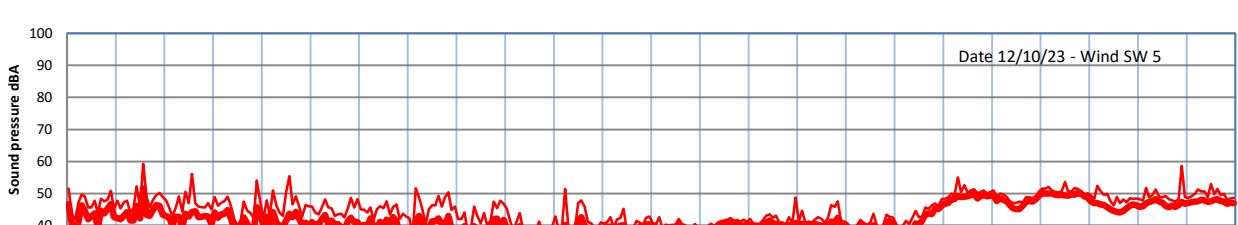

GRANGE ESTATE - NIGHTTIME LEVELS - WEEK NUMBER 41

Time
— Lazenby — Laz max — Site — Site max