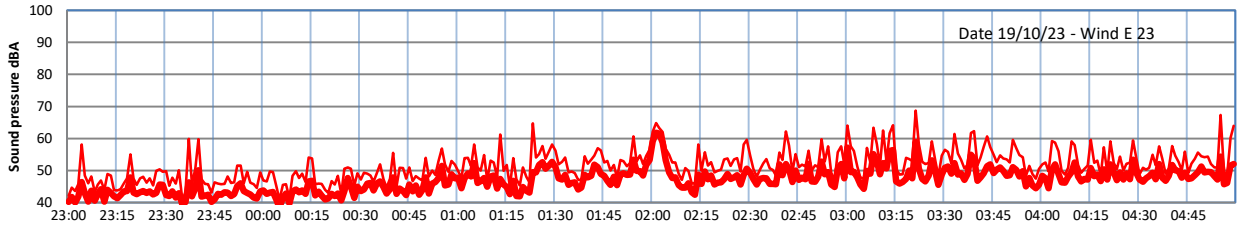

# GRANGE ESTATE - NIGHTTIME LEVELS - WEEK NUMBER 42

Time  
Lazenby Laz max Site Site max