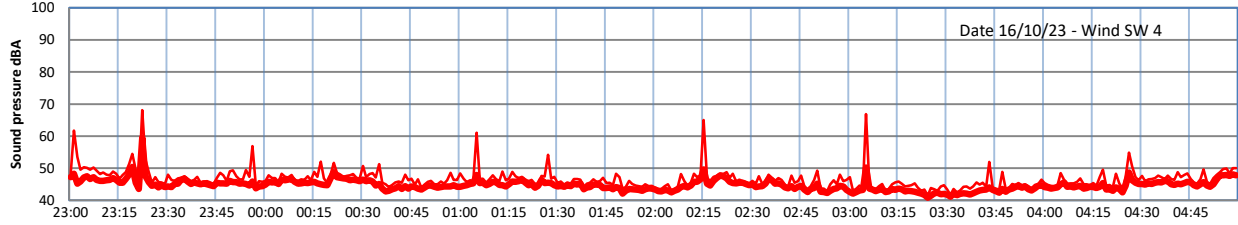

# GRANGE ESTATE - NIGHTTIME LEVELS - WEEK NUMBER 42

Time  
Lazenby Laz max Site Site max