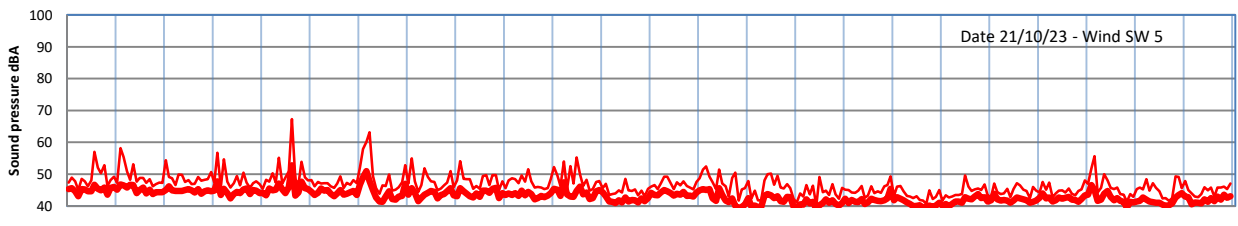

# GRANGE ESTATE - NIGHTTIME LEVELS - WEEK NUMBER 42

Time  
Lazenby Laz max Site Site max