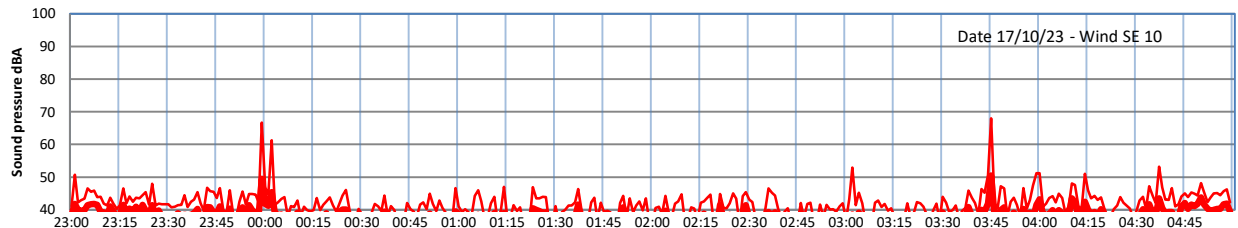

# GRANGE ESTATE - NIGHTTIME LEVELS - WEEK NUMBER 42

Time  
Lazenby Laz max Site Site max