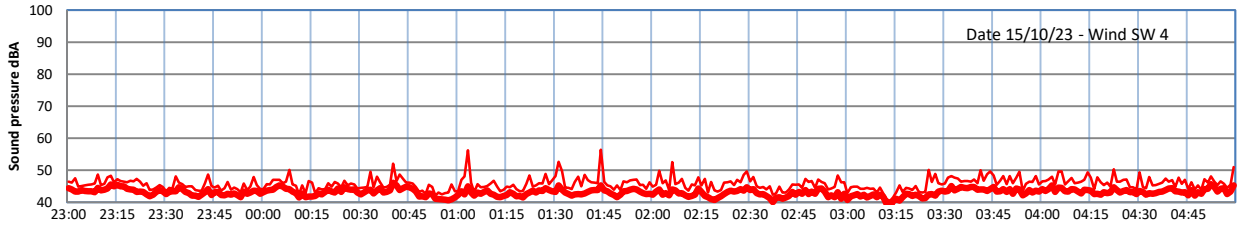

# GRANGE ESTATE - NIGHTTIME LEVELS - WEEK NUMBER 42

Time  
Lazenby Laz max Site Site max