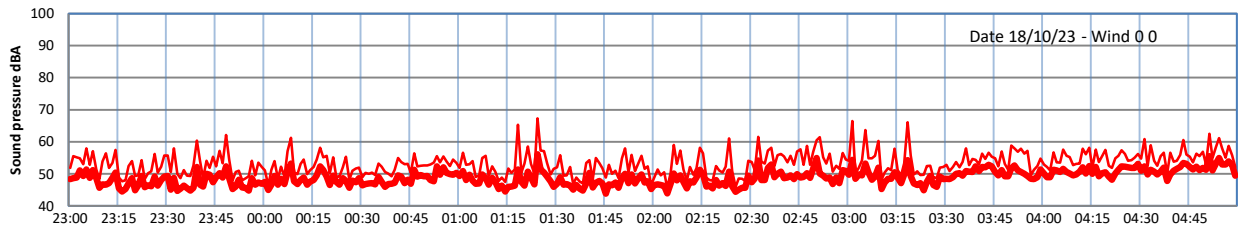

# GRANGE ESTATE - NIGHTTIME LEVELS - WEEK NUMBER 42

Time  
Lazenby Laz max Site Site max