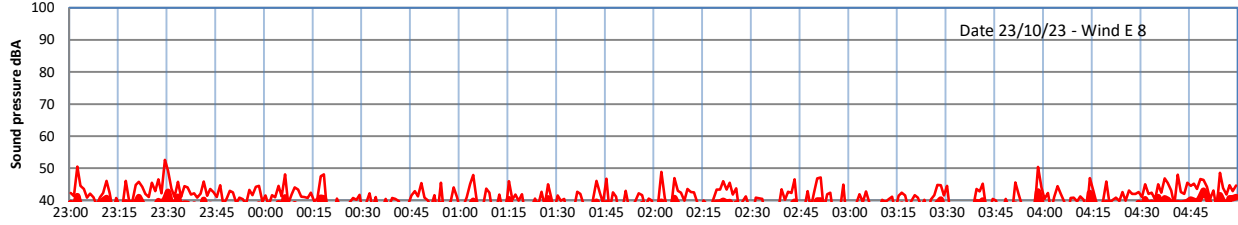

GRANGE ESTATE - NIGHTTIME LEVELS - WEEK NUMBER 43

Time  
— Lazenby    — Laz max    — Site    — Site max