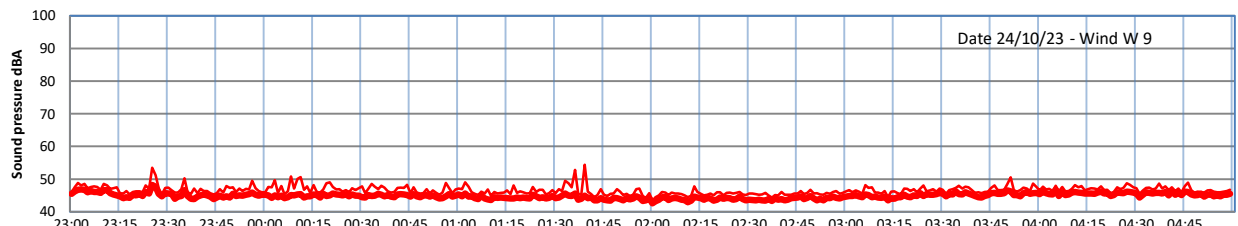

GRANGE ESTATE - NIGHTTIME LEVELS - WEEK NUMBER 43

Time  
— Lazenby    — Laz max    — Site    — Site max