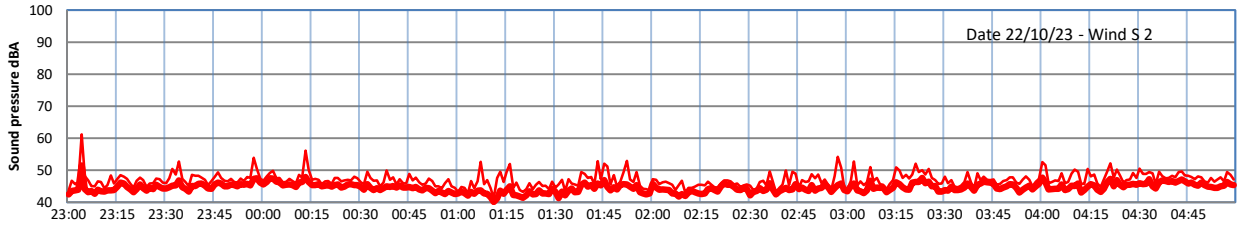

GRANGE ESTATE - NIGHTTIME LEVELS - WEEK NUMBER 43

Time  
— Lazenby    — Laz max    — Site    — Site max