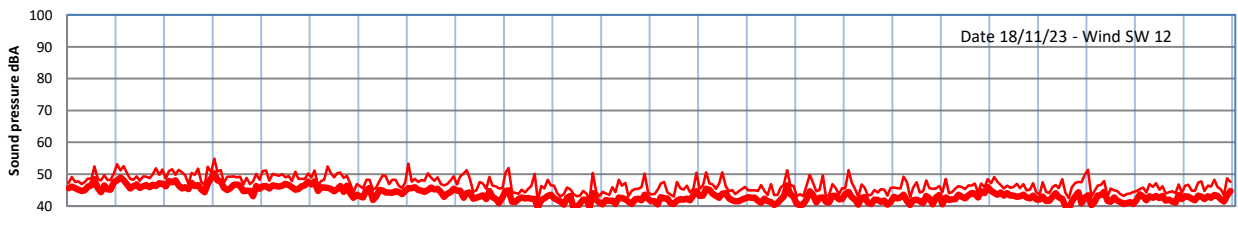

# GRANGE ESTATE - NIGHTTIME LEVELS - WEEK NUMBER 46

Time  
Lazenby Laz max Site Site max