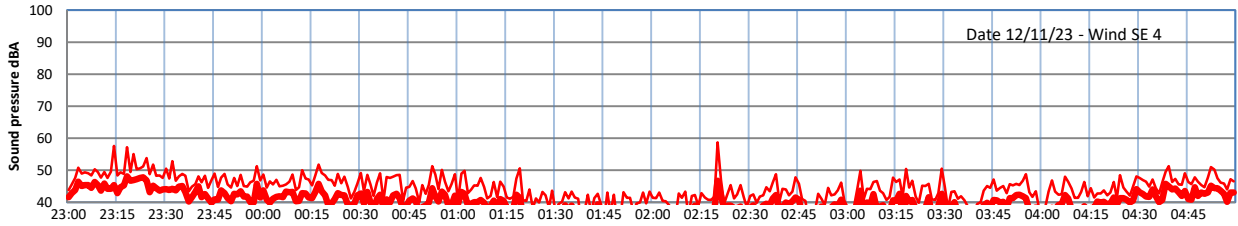

# GRANGE ESTATE - NIGHTTIME LEVELS - WEEK NUMBER 46

Time  
Lazenby Laz max Site Site max