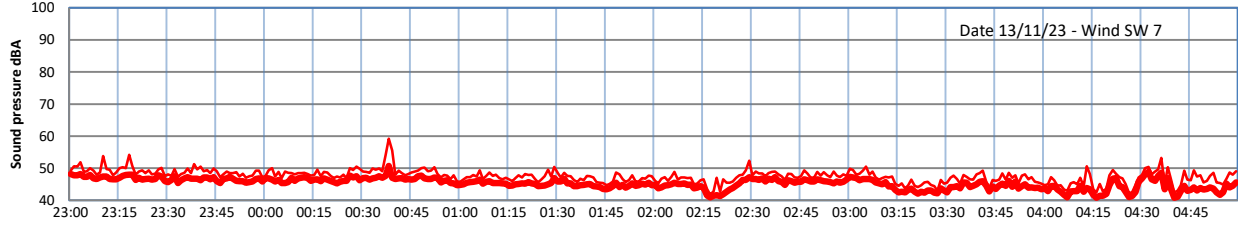

# GRANGE ESTATE - NIGHTTIME LEVELS - WEEK NUMBER 46

Time  
Lazenby Laz max Site Site max