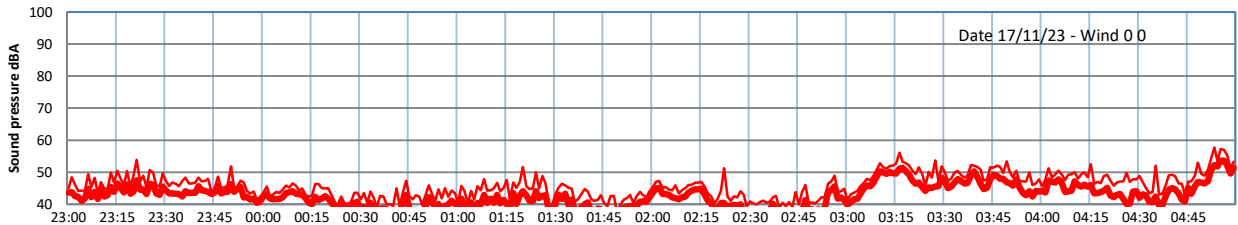

# GRANGE ESTATE - NIGHTTIME LEVELS - WEEK NUMBER 46

Time  
Lazenby Laz max Site Site max