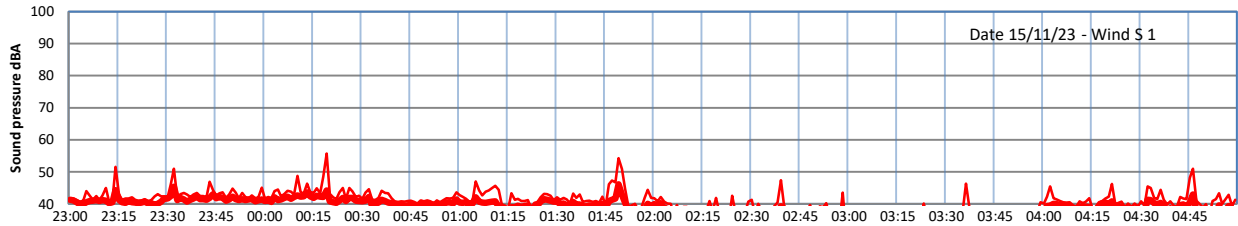

# GRANGE ESTATE - NIGHTTIME LEVELS - WEEK NUMBER 46

Time  
Lazenby Laz max Site Site max