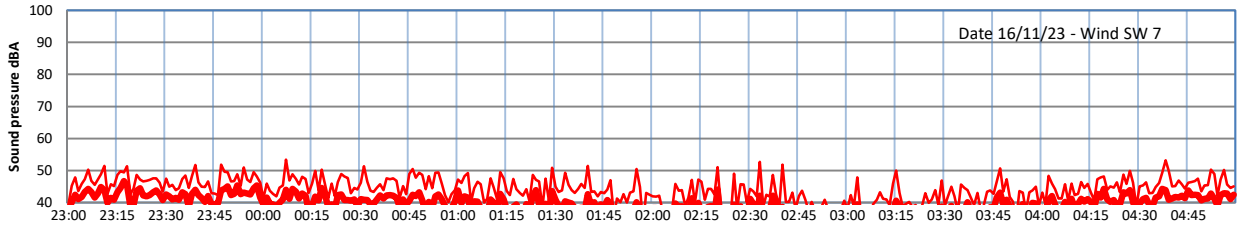

# GRANGE ESTATE - NIGHTTIME LEVELS - WEEK NUMBER 46

Time  
Lazenby Laz max Site Site max