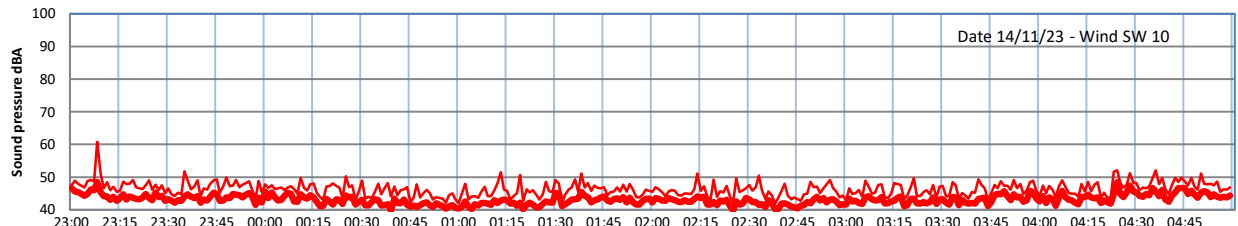

# GRANGE ESTATE - NIGHTTIME LEVELS - WEEK NUMBER 46

Time  
Lazenby Laz max Site Site max