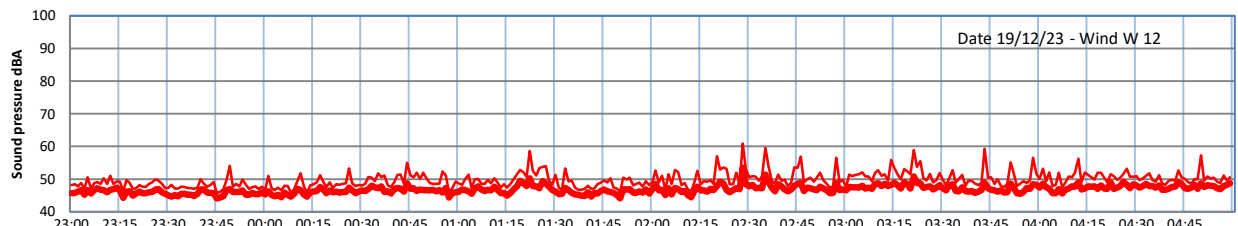

GRANGE ESTATE - NIGHTTIME LEVELS - WEEK NUMBER 51

Time
— Lazenby — Laz max — Site — Site max