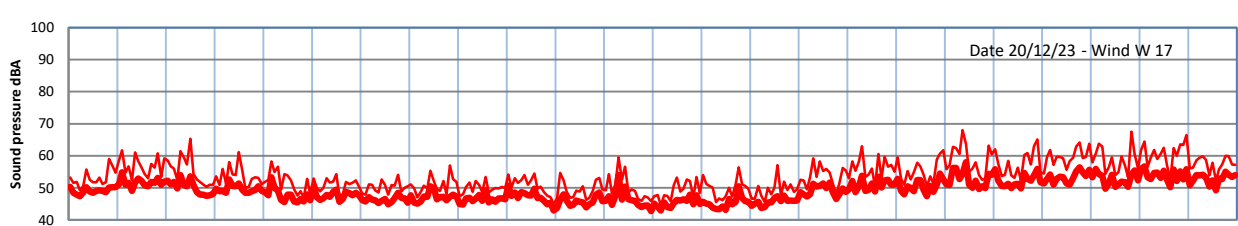

GRANGE ESTATE - NIGHTTIME LEVELS - WEEK NUMBER 51

Time
— Lazenby — Laz max — Site — Site max