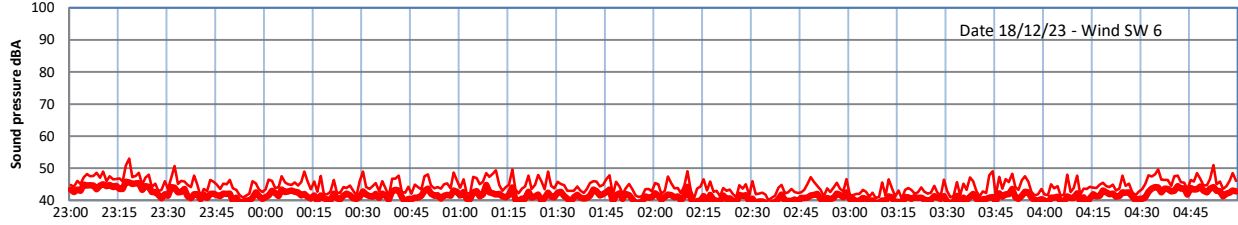

GRANGE ESTATE - NIGHTTIME LEVELS - WEEK NUMBER 51

Time
— Lazenby — Laz max — Site — Site max