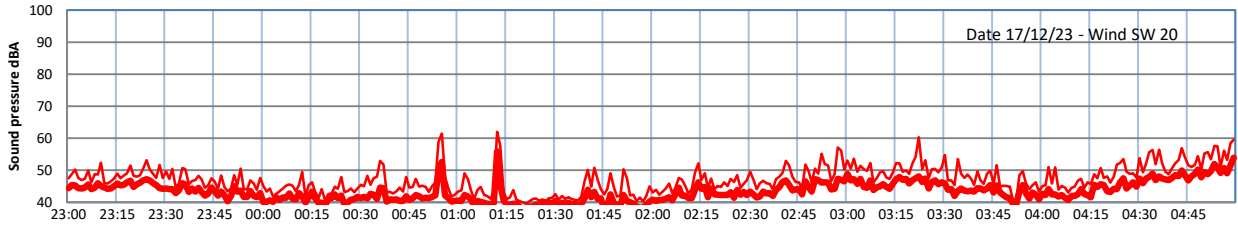

GRANGE ESTATE - NIGHTTIME LEVELS - WEEK NUMBER 51

Time
— Lazenby — Laz max — Site — Site max