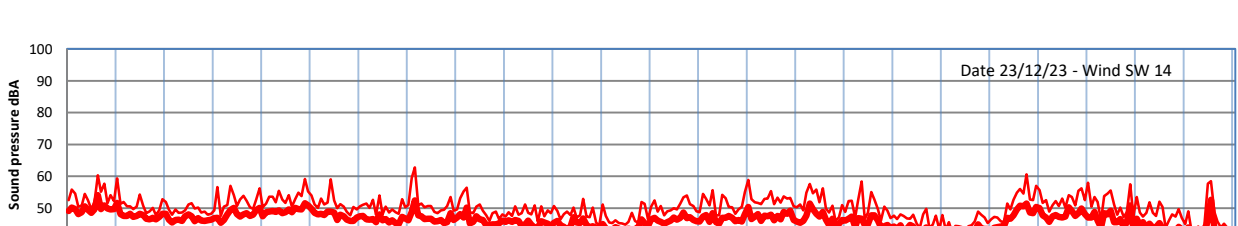

GRANGE ESTATE - NIGHTTIME LEVELS - WEEK NUMBER 51

Time
— Lazenby — Laz max — Site — Site max