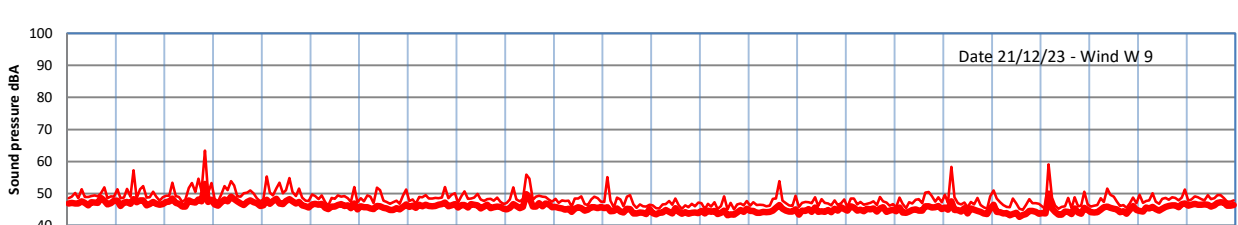

GRANGE ESTATE - NIGHTTIME LEVELS - WEEK NUMBER 51

Time
— Lazenby — Laz max — Site — Site max