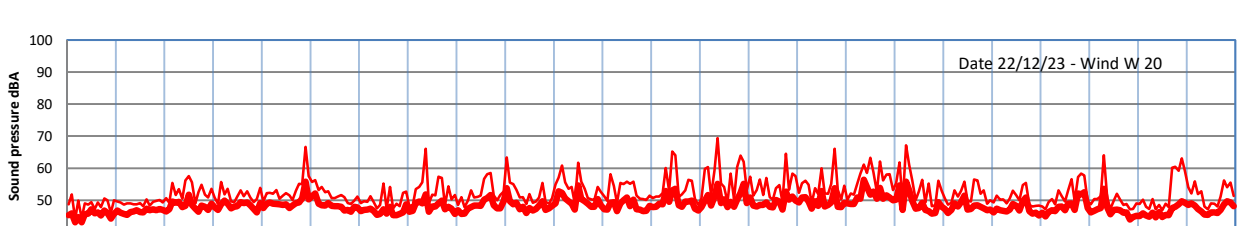

GRANGE ESTATE - NIGHTTIME LEVELS - WEEK NUMBER 51

Time
— Lazenby — Laz max — Site — Site max