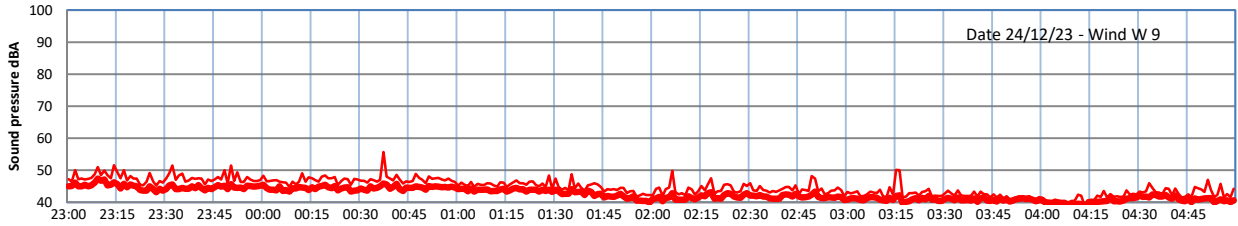

GRANGE ESTATE - NIGHTTIME LEVELS - WEEK NUMBER 52

Time
Lazenby Laz max Site Site max