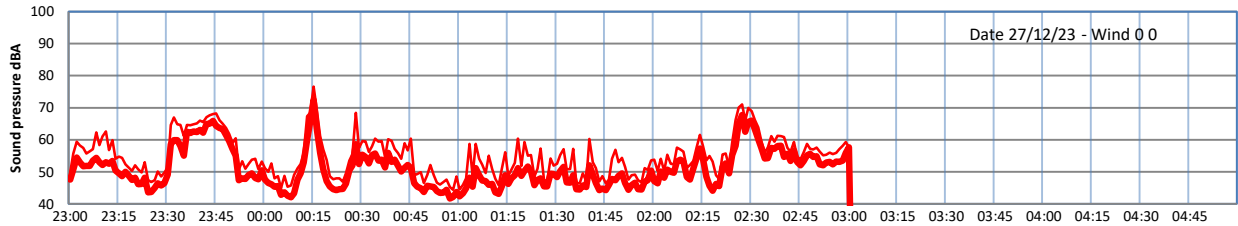

GRANGE ESTATE - NIGHTTIME LEVELS - WEEK NUMBER 52

Time
Lazenby Laz max Site Site max