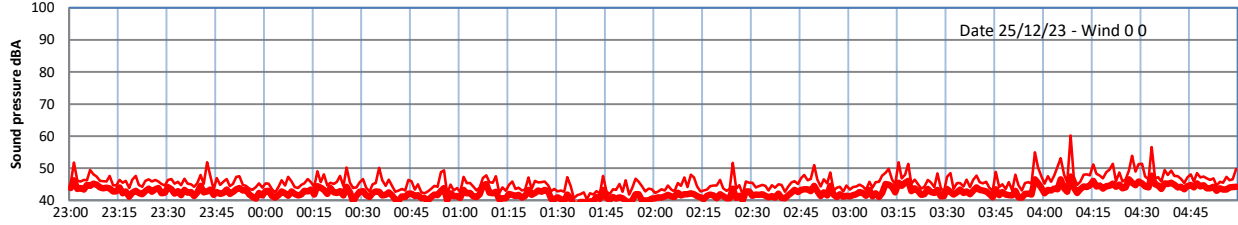

GRANGE ESTATE - NIGHTTIME LEVELS - WEEK NUMBER 52

Time
Lazenby Laz max Site Site max