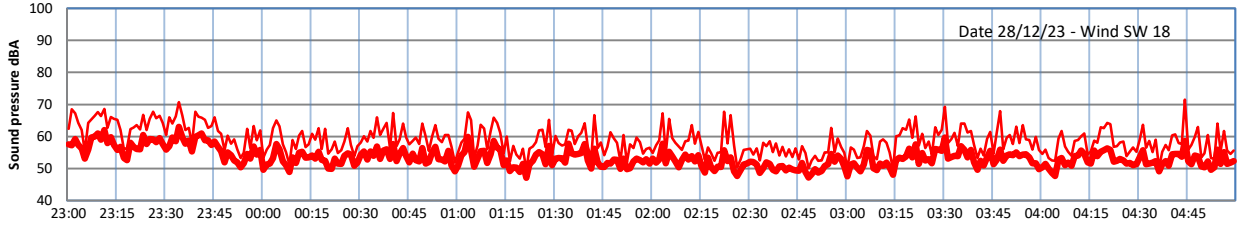

GRANGE ESTATE - NIGHTTIME LEVELS - WEEK NUMBER 52

Time
Lazenby Laz max Site Site max