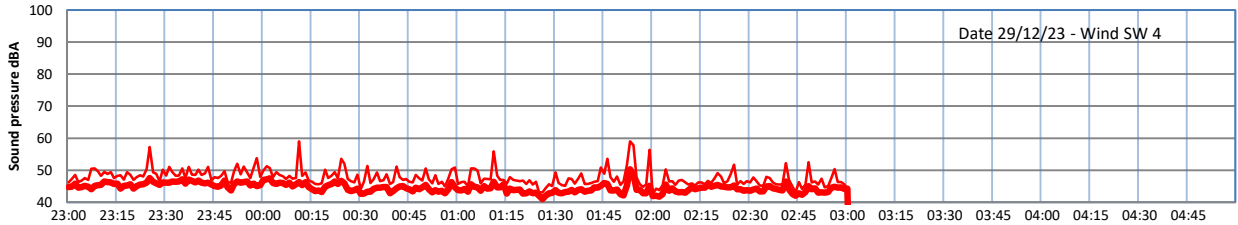

GRANGE ESTATE - NIGHTTIME LEVELS - WEEK NUMBER 52

Time
Lazenby Laz max Site Site max