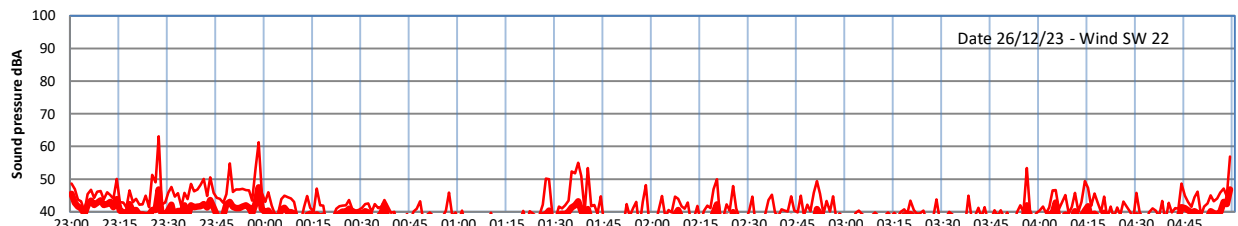

GRANGE ESTATE - NIGHTTIME LEVELS - WEEK NUMBER 52

Time
Lazenby Laz max Site Site max