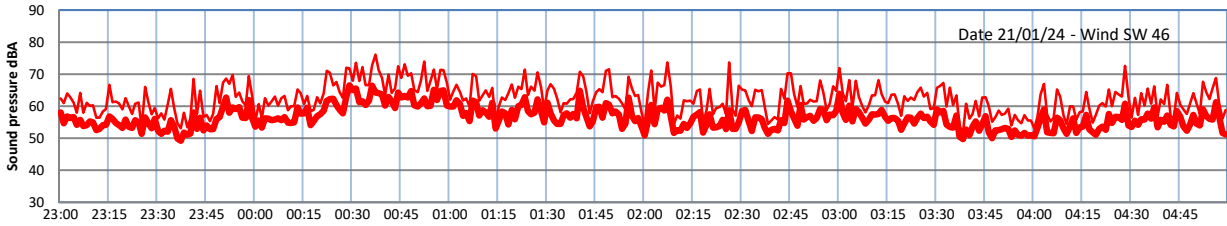

GRANGE ESTATE - NIGHTTIME LEVELS - WEEK NUMBER 4

Time
Lazenby Laz max Site Site max