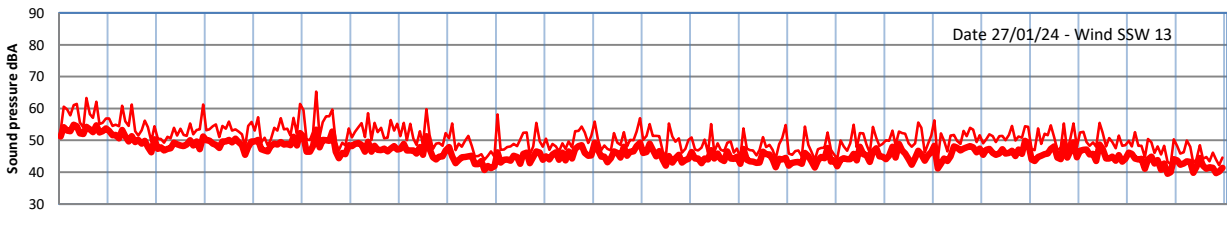

GRANGE ESTATE - NIGHTTIME LEVELS - WEEK NUMBER 4

Time
Lazenby Laz max Site Site max