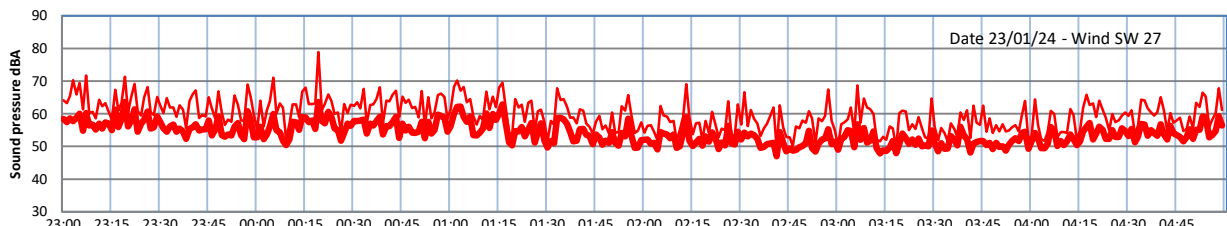

GRANGE ESTATE - NIGHTTIME LEVELS - WEEK NUMBER 4

Time
Lazenby Laz max Site Site max