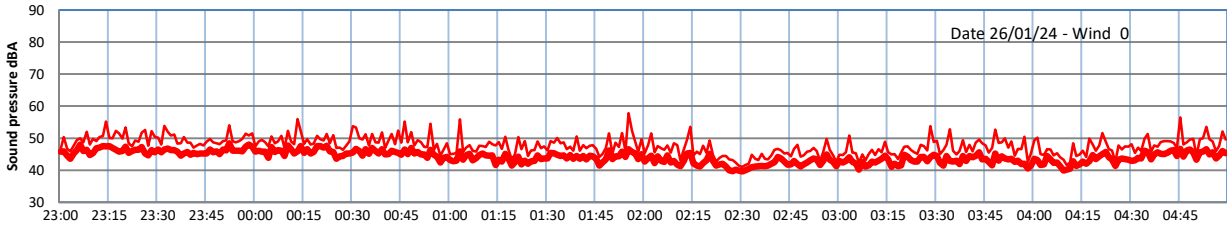

GRANGE ESTATE - NIGHTTIME LEVELS - WEEK NUMBER 4

Time
Lazenby Laz max Site Site max