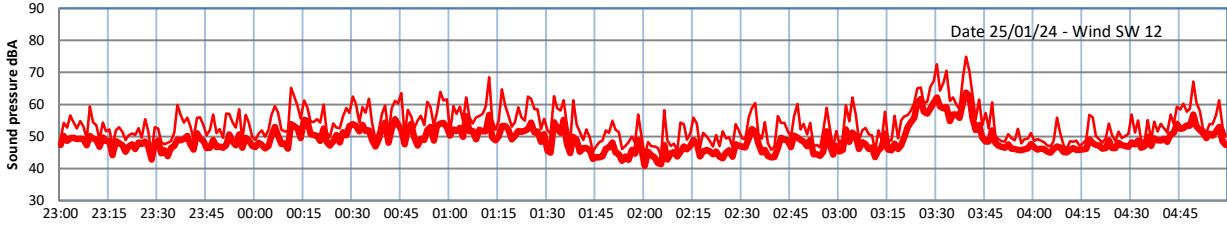

GRANGE ESTATE - NIGHTTIME LEVELS - WEEK NUMBER 4

Time
Lazenby Laz max Site Site max