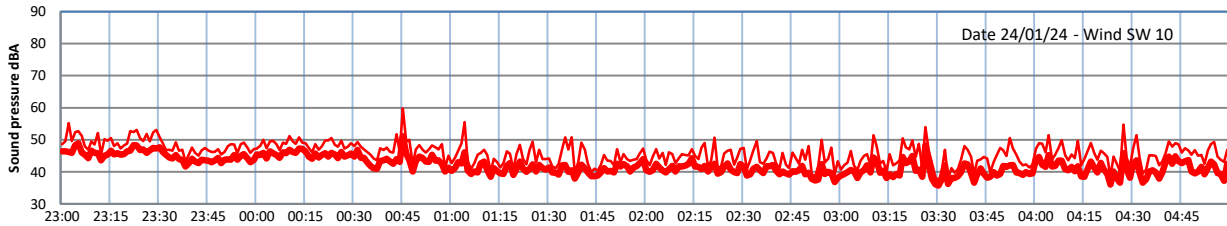

GRANGE ESTATE - NIGHTTIME LEVELS - WEEK NUMBER 4

Time
Lazenby Laz max Site Site max