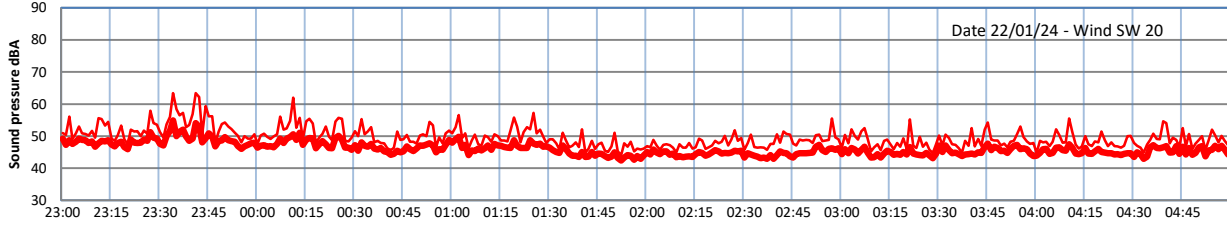

GRANGE ESTATE - NIGHTTIME LEVELS - WEEK NUMBER 4

Time
Lazenby Laz max Site Site max