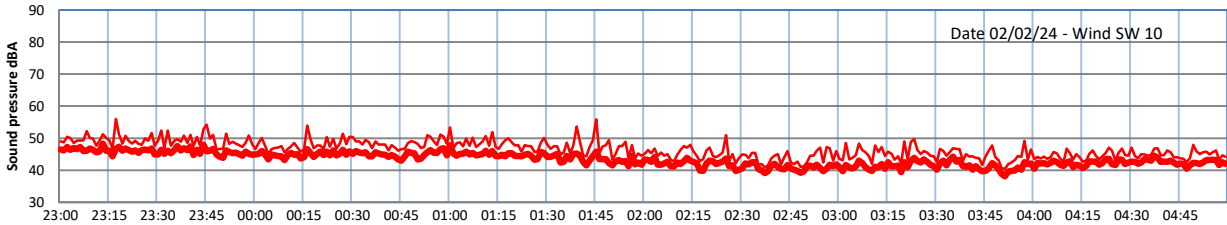

GRANGE ESTATE - NIGHTTIME LEVELS - WEEK NUMBER 5

Time  
Lazenby Laz max Site Site max