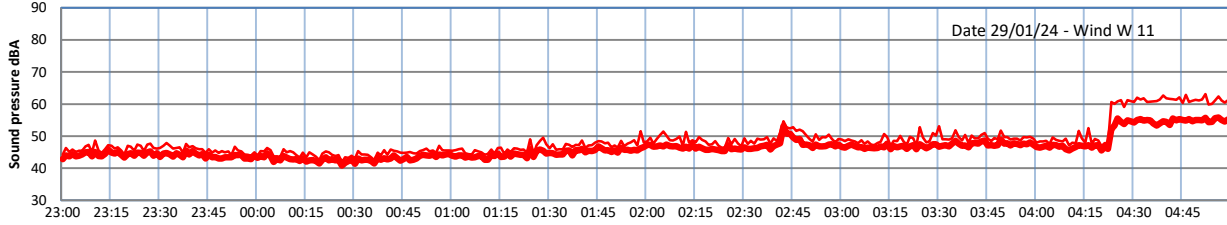

GRANGE ESTATE - NIGHTTIME LEVELS - WEEK NUMBER 5

Time  
Lazenby Laz max Site Site max