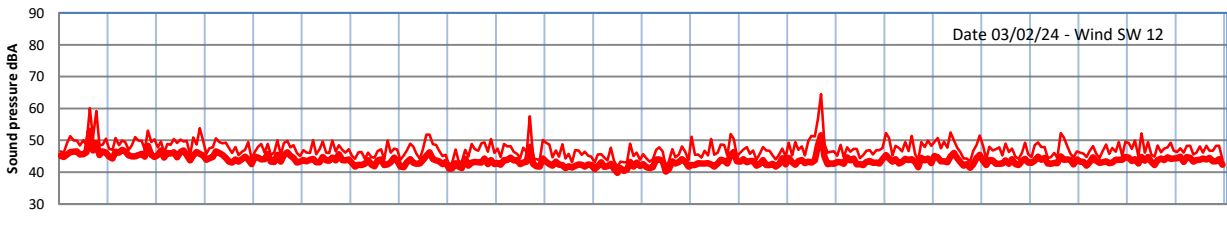

GRANGE ESTATE - NIGHTTIME LEVELS - WEEK NUMBER 5

Time  
Lazenby Laz max Site Site max