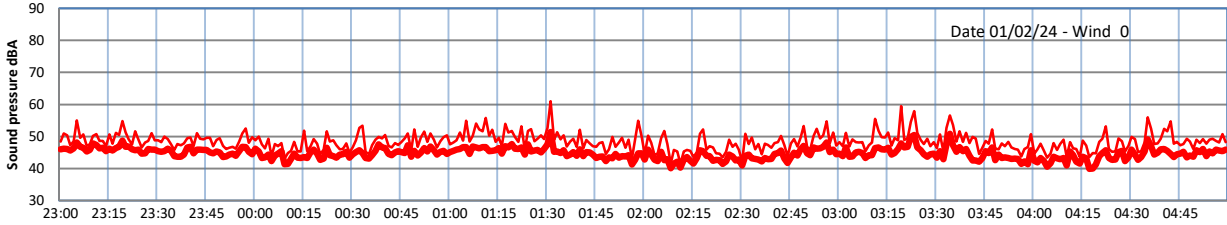

GRANGE ESTATE - NIGHTTIME LEVELS - WEEK NUMBER 5

Time  
Lazenby Laz max Site Site max