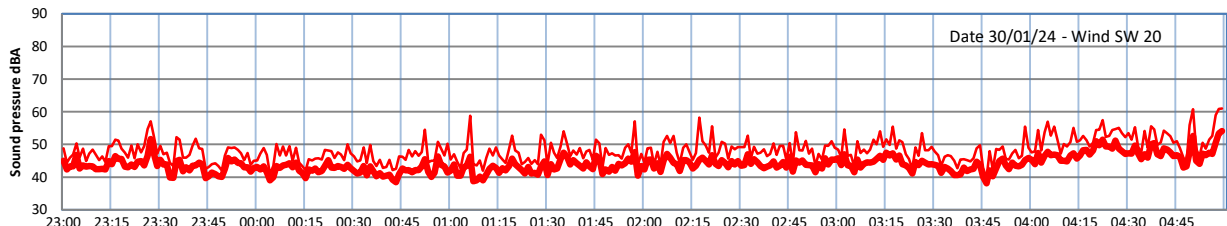

GRANGE ESTATE - NIGHTTIME LEVELS - WEEK NUMBER 5

Time  
Lazenby Laz max Site Site max