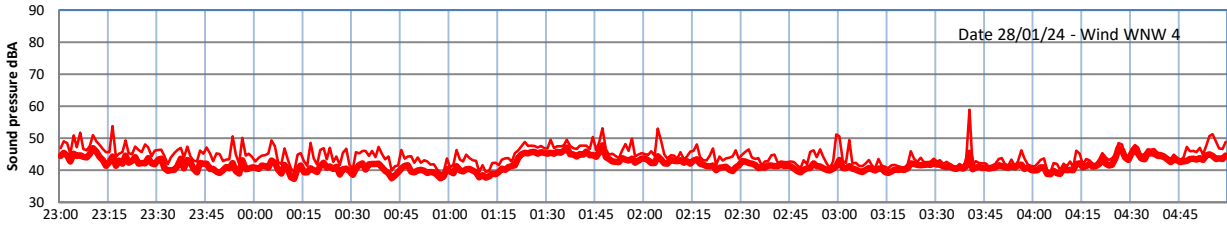

GRANGE ESTATE - NIGHTTIME LEVELS - WEEK NUMBER 5

Time  
Lazenby Laz max Site Site max