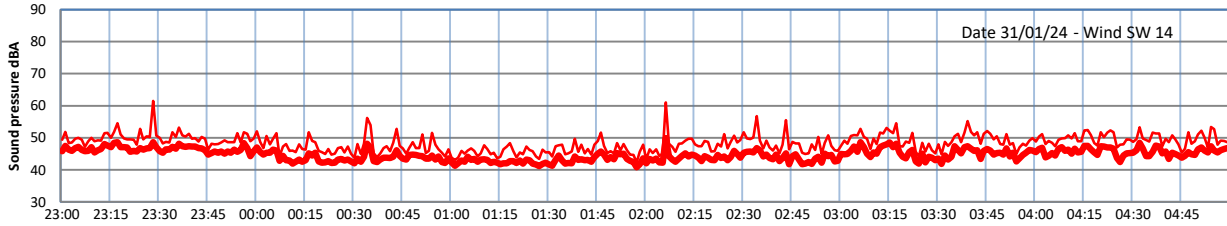

GRANGE ESTATE - NIGHTTIME LEVELS - WEEK NUMBER 5

Time  
Lazenby Laz max Site Site max