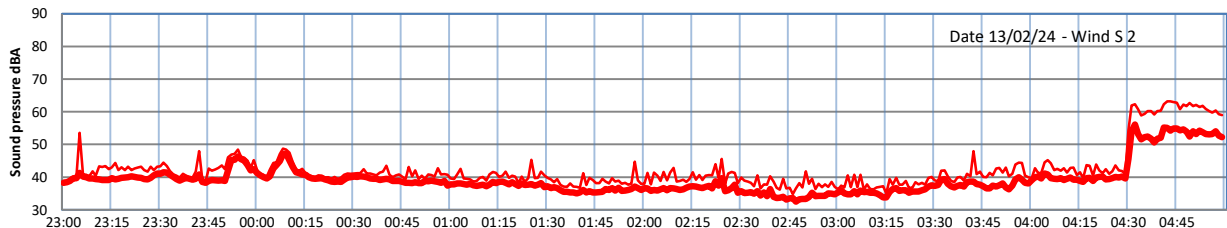

GRANGE ESTATE - NIGHTTIME LEVELS - WEEK NUMBER 7

Time
Lazenby Laz max Site Site max