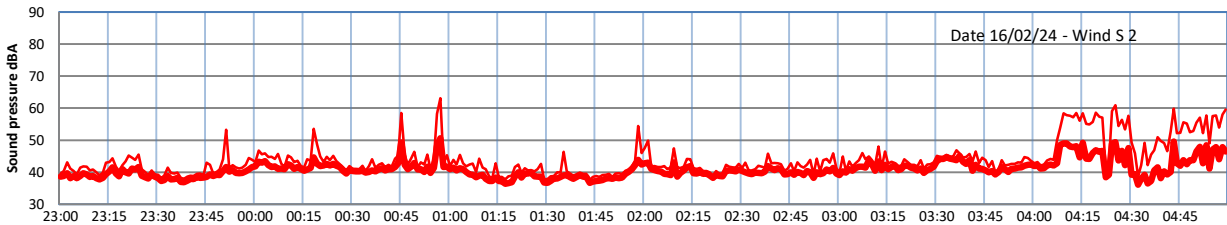

GRANGE ESTATE - NIGHTTIME LEVELS - WEEK NUMBER 7

Time
Lazenby Laz max Site Site max