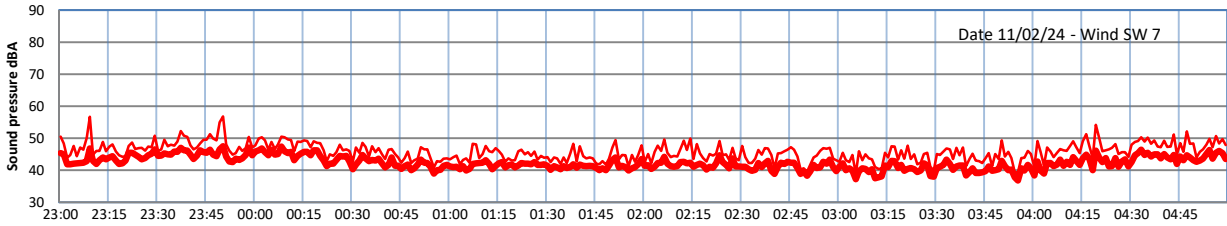

GRANGE ESTATE - NIGHTTIME LEVELS - WEEK NUMBER 7

Time
Lazenby Laz max Site Site max