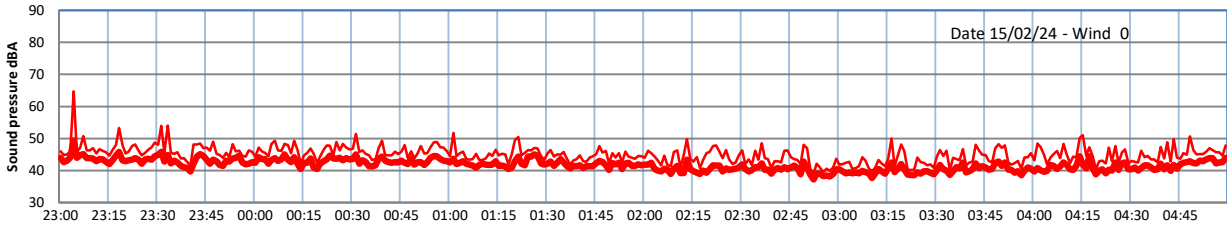

GRANGE ESTATE - NIGHTTIME LEVELS - WEEK NUMBER 7

Time
Lazenby Laz max Site Site max