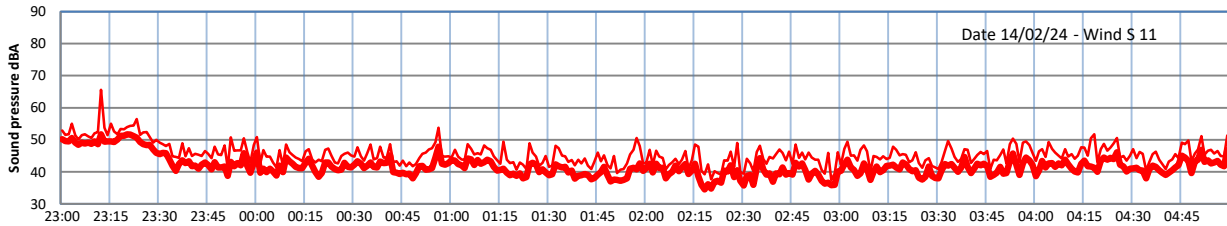

GRANGE ESTATE - NIGHTTIME LEVELS - WEEK NUMBER 7

Time
Lazenby Laz max Site Site max