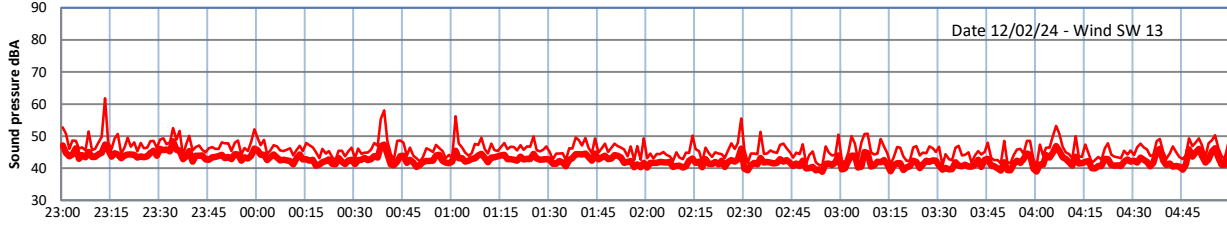

GRANGE ESTATE - NIGHTTIME LEVELS - WEEK NUMBER 7

Time
Lazenby Laz max Site Site max