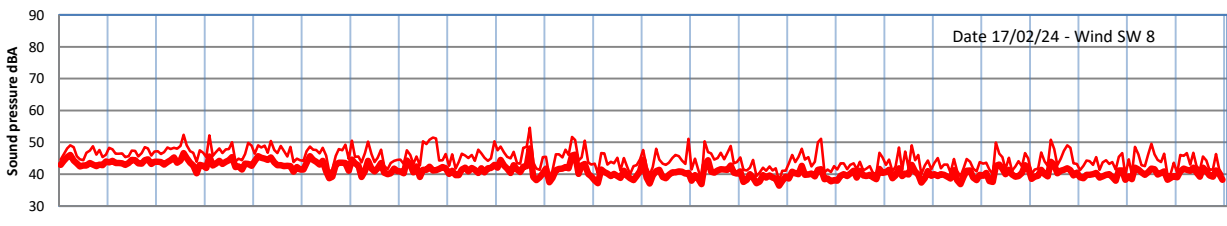

GRANGE ESTATE - NIGHTTIME LEVELS - WEEK NUMBER 7

Time
Lazenby Laz max Site Site max