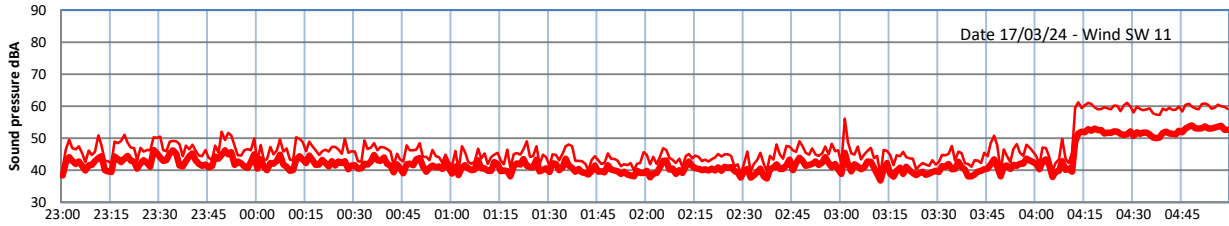

GRANGE ESTATE - NIGHTTIME LEVELS - WEEK NUMBER 12

Time
Lazenby Laz max Site Site max