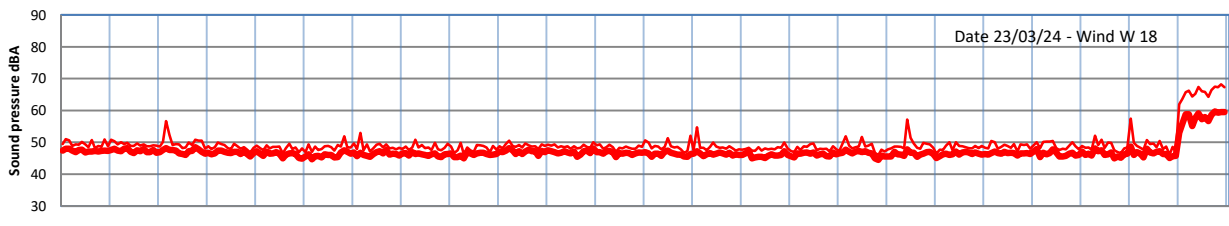

GRANGE ESTATE - NIGHTTIME LEVELS - WEEK NUMBER 12

Time
Lazenby Laz max Site Site max