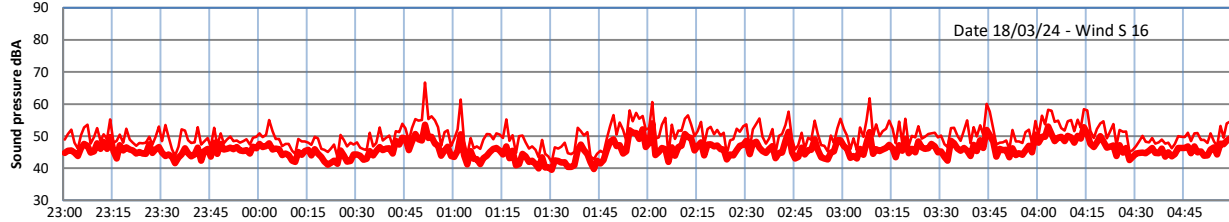

GRANGE ESTATE - NIGHTTIME LEVELS - WEEK NUMBER 12

Time
Lazenby Laz max Site Site max