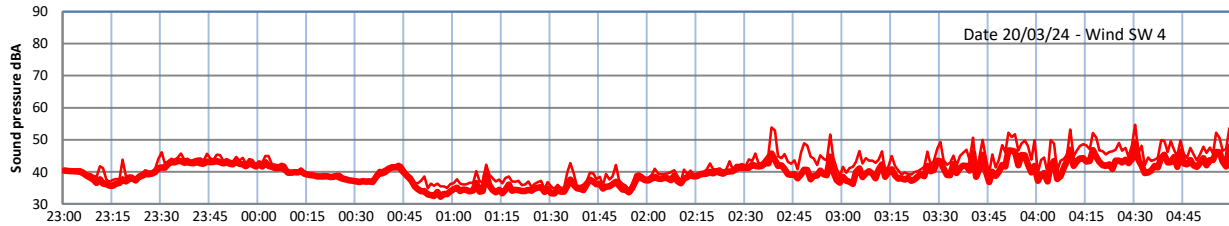

GRANGE ESTATE - NIGHTTIME LEVELS - WEEK NUMBER 12

Time
Lazenby Laz max Site Site max