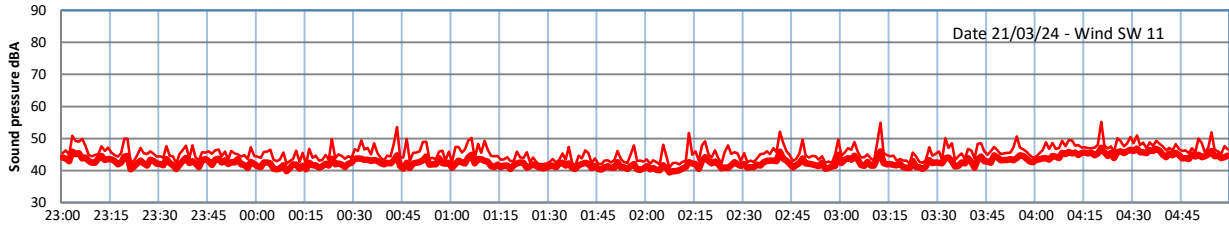

GRANGE ESTATE - NIGHTTIME LEVELS - WEEK NUMBER 12

Time
Lazenby Laz max Site Site max