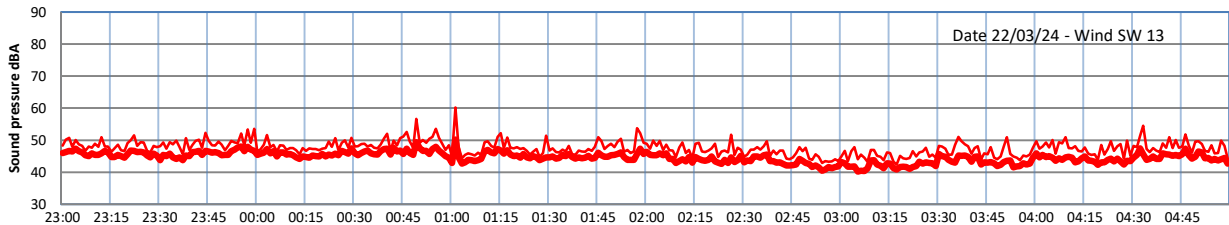

GRANGE ESTATE - NIGHTTIME LEVELS - WEEK NUMBER 12

Time
Lazenby Laz max Site Site max