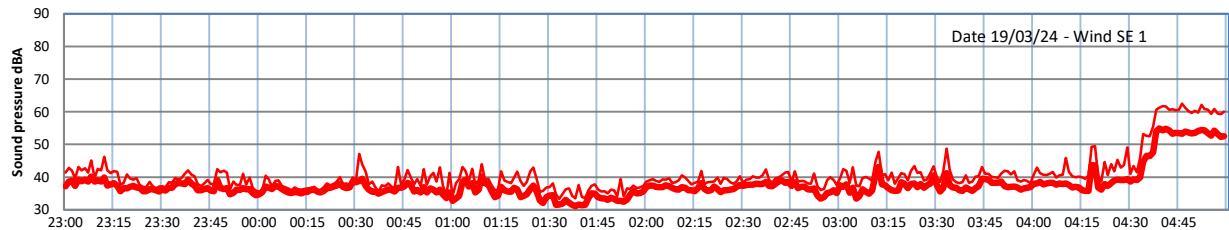

GRANGE ESTATE - NIGHTTIME LEVELS - WEEK NUMBER 12

Time
Lazenby Laz max Site Site max