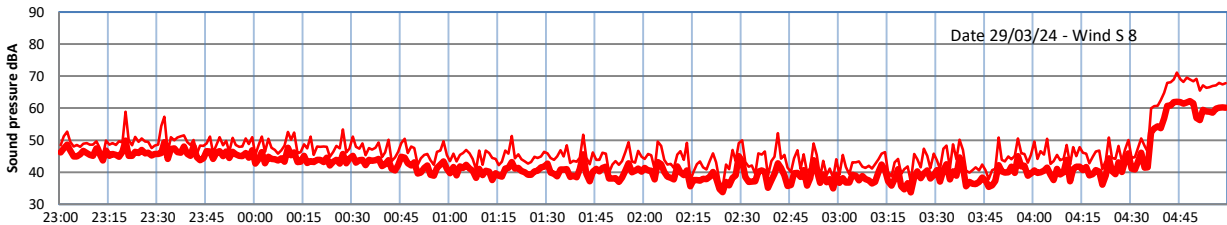

GRANGE ESTATE - NIGHTTIME LEVELS - WEEK NUMBER 13

Time
Lazenby Laz max Site Site max