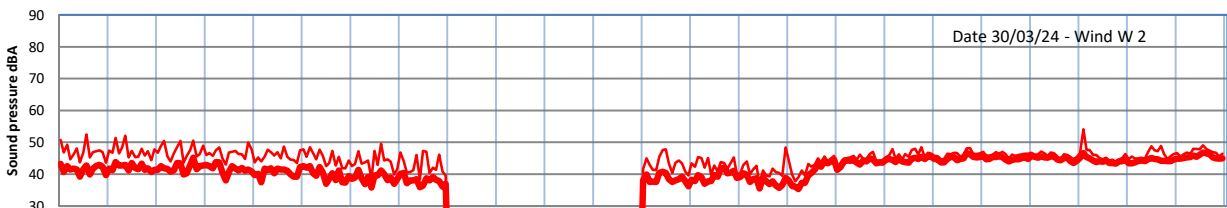

GRANGE ESTATE - NIGHTTIME LEVELS - WEEK NUMBER 13

Time
Lazenby Laz max Site Site max