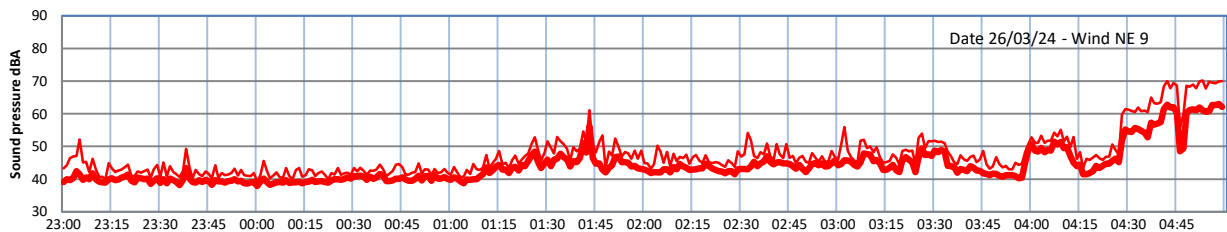

GRANGE ESTATE - NIGHTTIME LEVELS - WEEK NUMBER 13

Time
Lazenby Laz max Site Site max