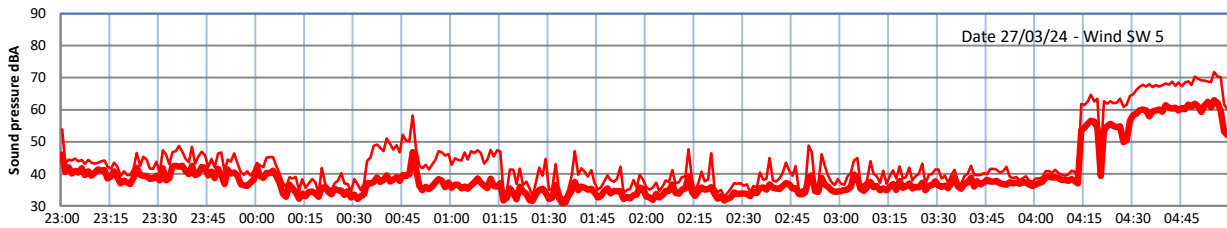

GRANGE ESTATE - NIGHTTIME LEVELS - WEEK NUMBER 13

Time
Lazenby Laz max Site Site max