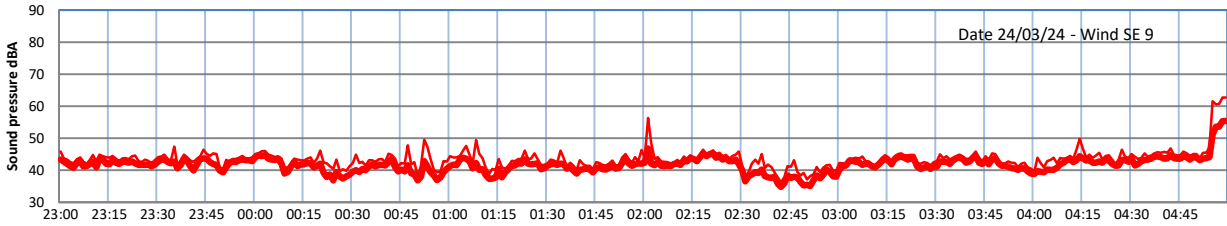

GRANGE ESTATE - NIGHTTIME LEVELS - WEEK NUMBER 13

Time
Lazenby Laz max Site Site max