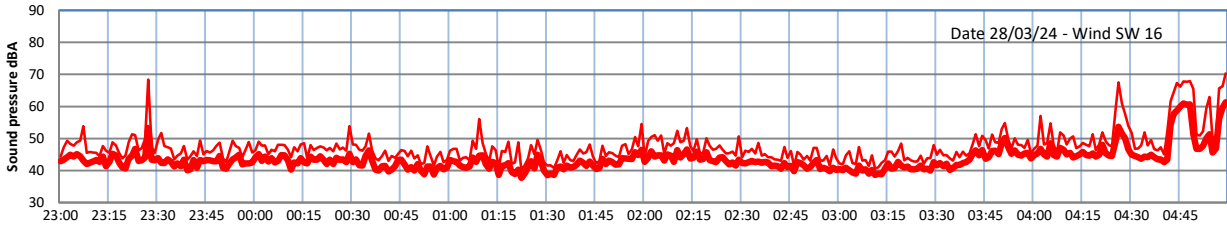

GRANGE ESTATE - NIGHTTIME LEVELS - WEEK NUMBER 13

Time
Lazenby Laz max Site Site max