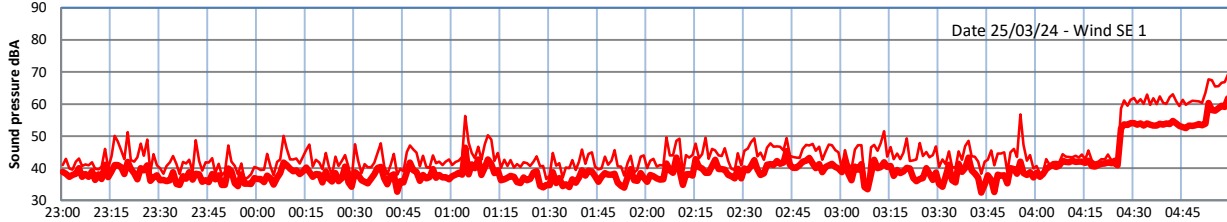

GRANGE ESTATE - NIGHTTIME LEVELS - WEEK NUMBER 13

Time
Lazenby Laz max Site Site max