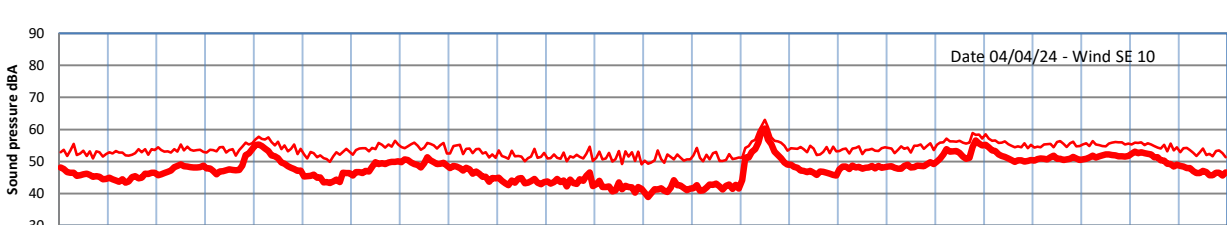

GRANGE ESTATE - NIGHTTIME LEVELS - WEEK NUMBER 14

Time
Lazenby Laz max Site Site max