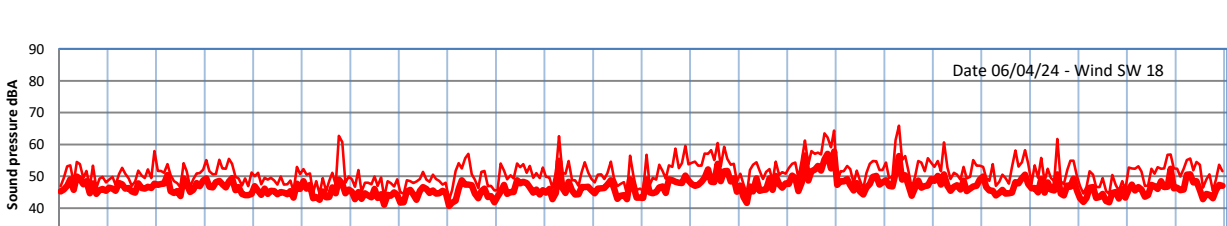

GRANGE ESTATE - NIGHTTIME LEVELS - WEEK NUMBER 14

Time
Lazenby Laz max Site Site max