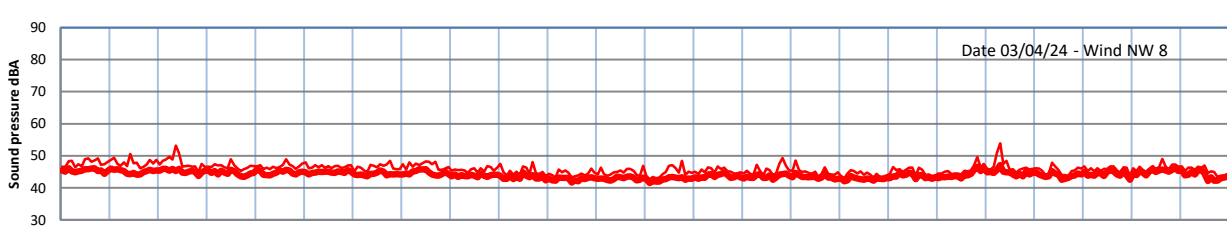

GRANGE ESTATE - NIGHTTIME LEVELS - WEEK NUMBER 14

Time
Lazenby Laz max Site Site max