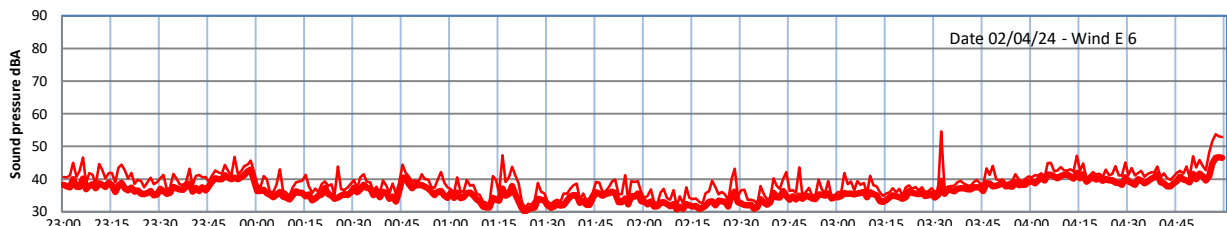

GRANGE ESTATE - NIGHTTIME LEVELS - WEEK NUMBER 14

Time
Lazenby Laz max Site Site max