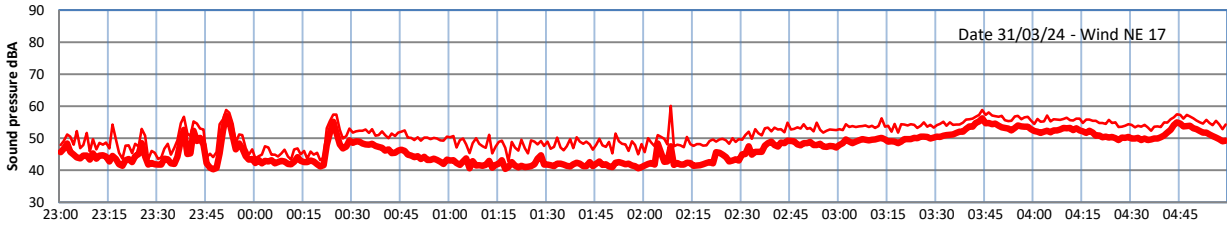

GRANGE ESTATE - NIGHTTIME LEVELS - WEEK NUMBER 14

Time
Lazenby Laz max Site Site max