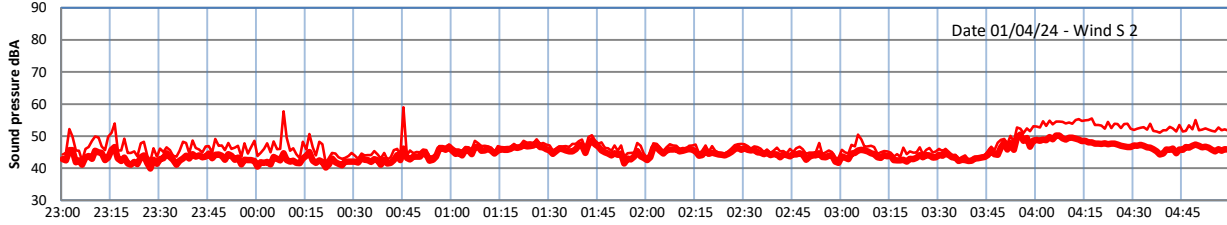

GRANGE ESTATE - NIGHTTIME LEVELS - WEEK NUMBER 14

Time
Lazenby Laz max Site Site max