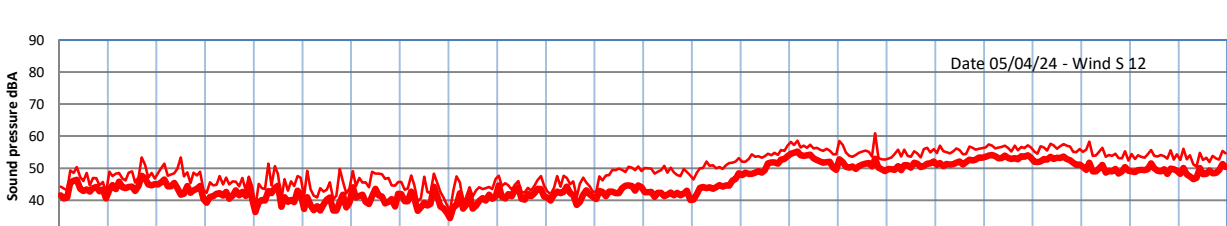

GRANGE ESTATE - NIGHTTIME LEVELS - WEEK NUMBER 14

Time
Lazenby Laz max Site Site max