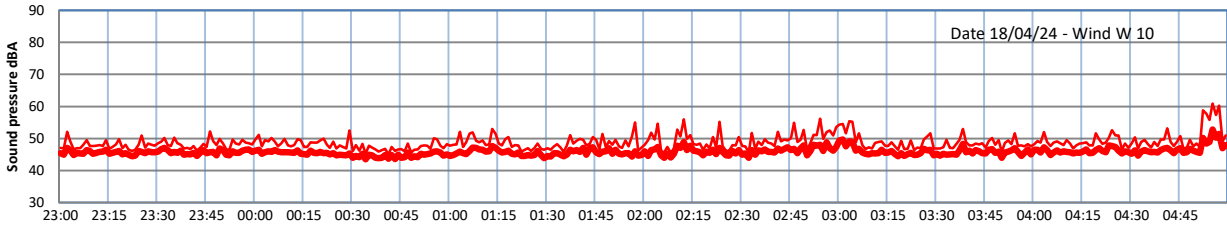

GRANGE ESTATE - NIGHTTIME LEVELS - WEEK NUMBER 16

Time
Lazenby Laz max Site Site max