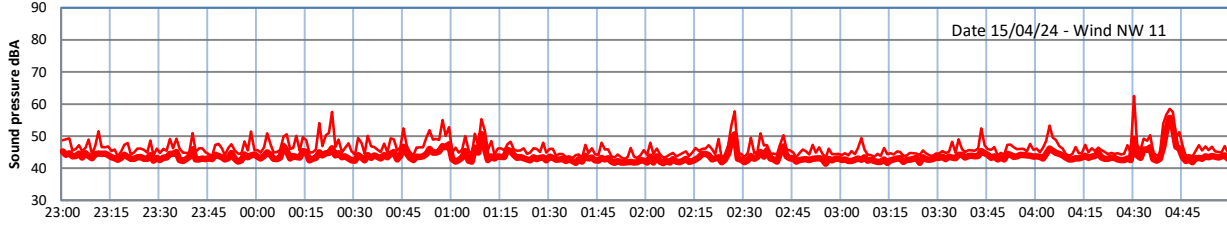

GRANGE ESTATE - NIGHTTIME LEVELS - WEEK NUMBER 16

Time
Lazenby Laz max Site Site max