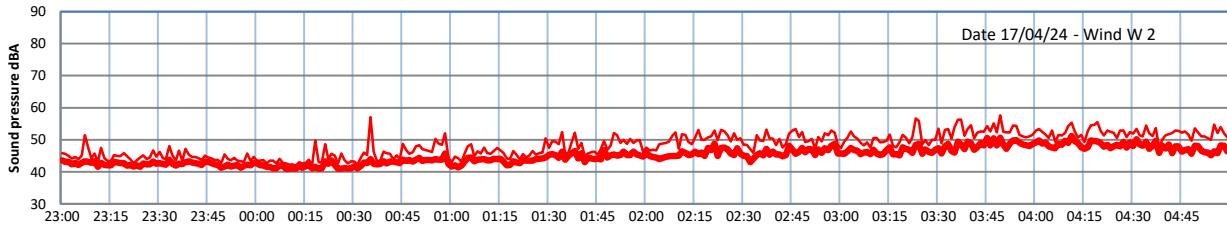

GRANGE ESTATE - NIGHTTIME LEVELS - WEEK NUMBER 16

Time
Lazenby Laz max Site Site max