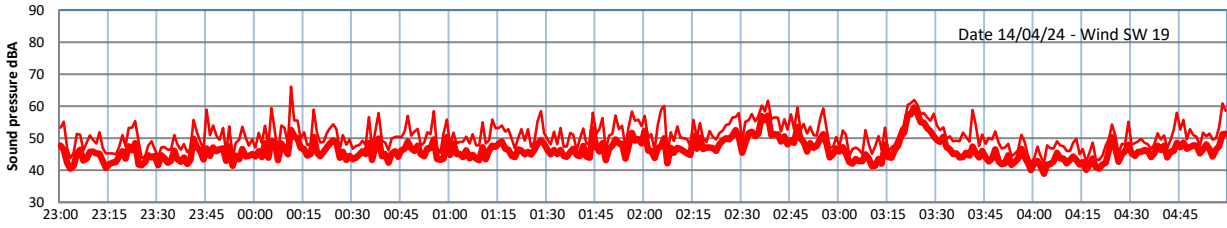

GRANGE ESTATE - NIGHTTIME LEVELS - WEEK NUMBER 16

Time
Lazenby Laz max Site Site max