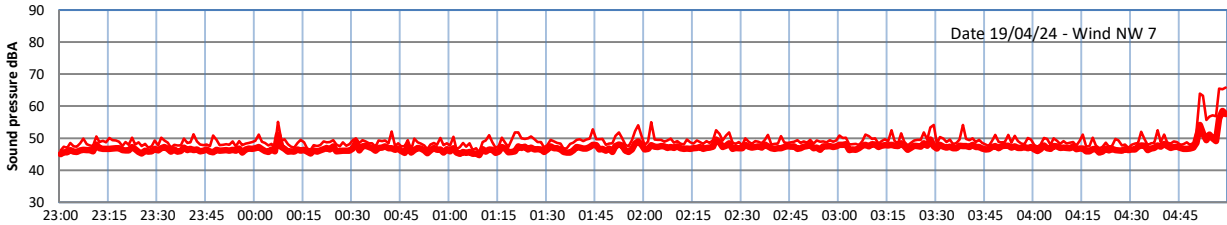

GRANGE ESTATE - NIGHTTIME LEVELS - WEEK NUMBER 16

Time
Lazenby Laz max Site Site max