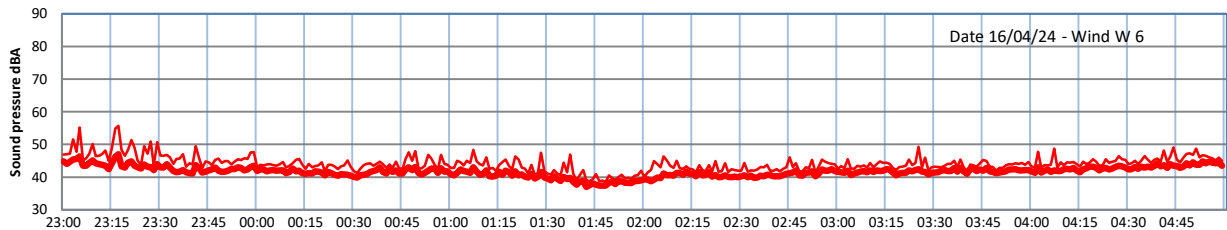

GRANGE ESTATE - NIGHTTIME LEVELS - WEEK NUMBER 16

Time
Lazenby Laz max Site Site max