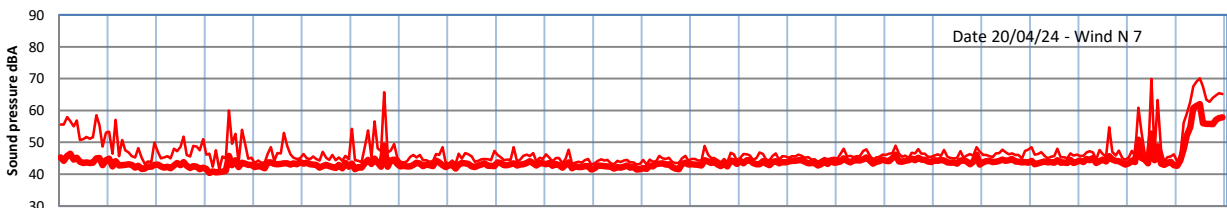

GRANGE ESTATE - NIGHTTIME LEVELS - WEEK NUMBER 16

Time
Lazenby Laz max Site Site max