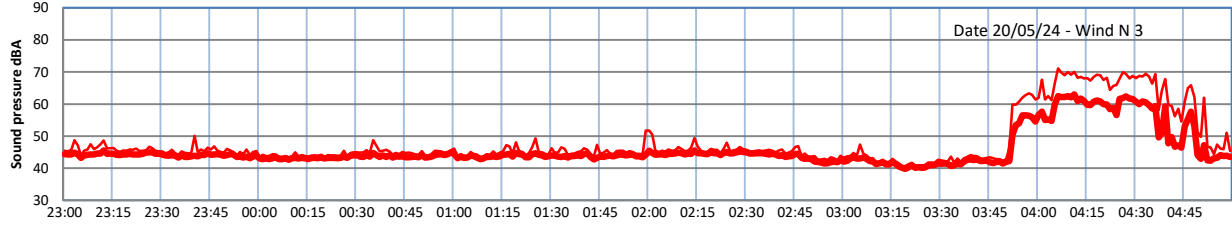

# GRANGE ESTATE - NIGHTTIME LEVELS - WEEK NUMBER 21

Time  
— Lazenby — Laz max — Site — Site max