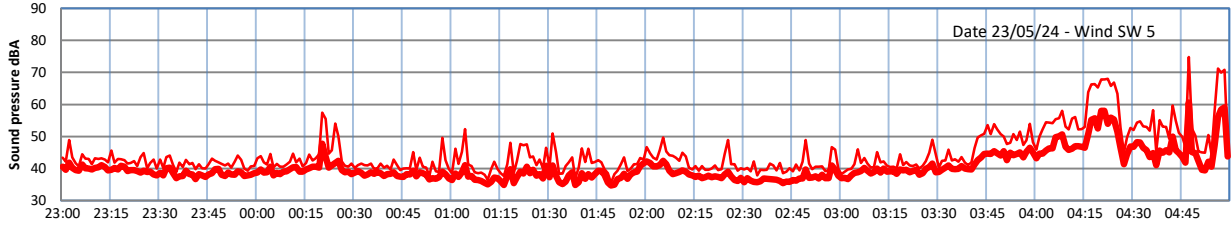

# GRANGE ESTATE - NIGHTTIME LEVELS - WEEK NUMBER 21

Time  
— Lazenby — Laz max — Site — Site max