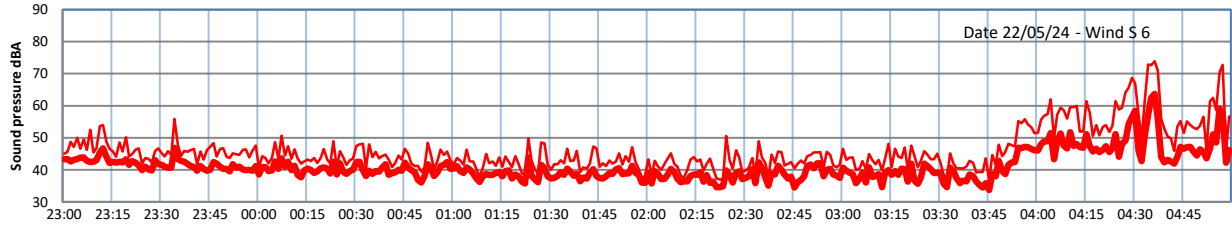

# GRANGE ESTATE - NIGHTTIME LEVELS - WEEK NUMBER 21

Time  
— Lazenby — Laz max — Site — Site max