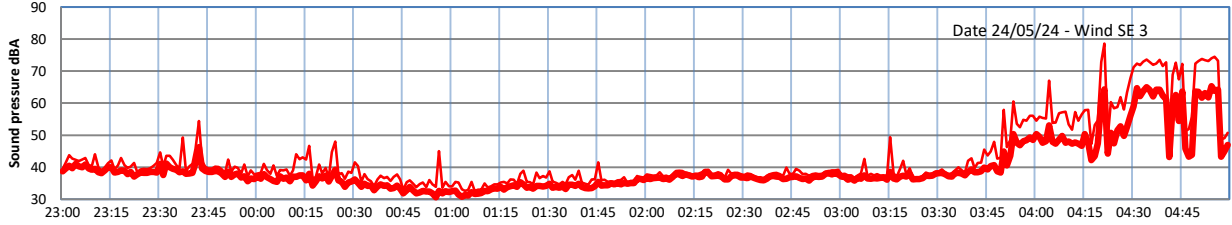

# GRANGE ESTATE - NIGHTTIME LEVELS - WEEK NUMBER 21

Time  
— Lazenby — Laz max — Site — Site max