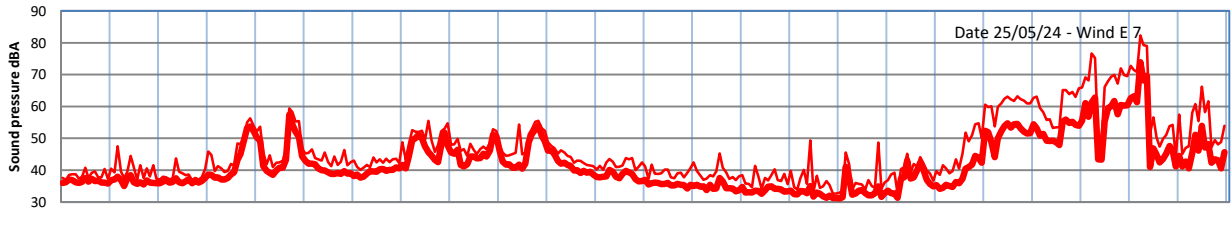

# GRANGE ESTATE - NIGHTTIME LEVELS - WEEK NUMBER 21

Time  
— Lazenby — Laz max — Site — Site max