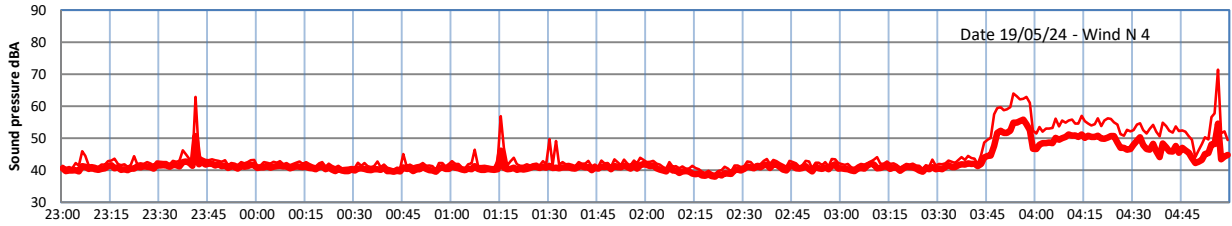

# GRANGE ESTATE - NIGHTTIME LEVELS - WEEK NUMBER 21

Time  
— Lazenby — Laz max — Site — Site max