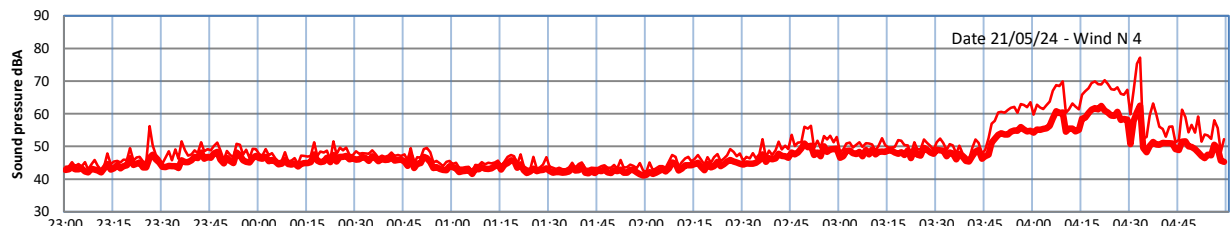

# GRANGE ESTATE - NIGHTTIME LEVELS - WEEK NUMBER 21

Time  
— Lazenby — Laz max — Site — Site max