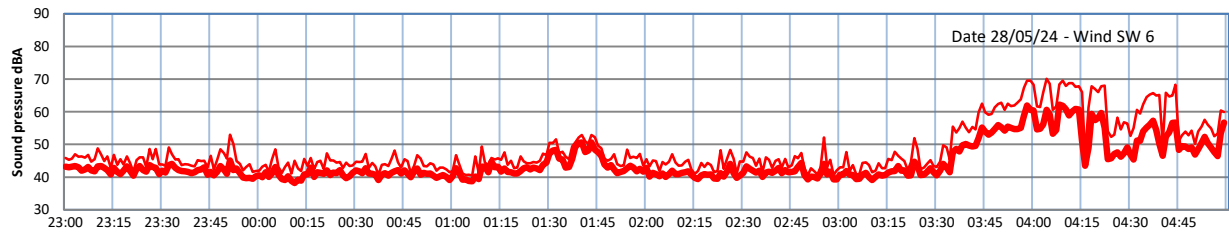

GRANGE ESTATE - NIGHTTIME LEVELS - WEEK NUMBER 22

Time  
Lazenby Laz max Site Site max