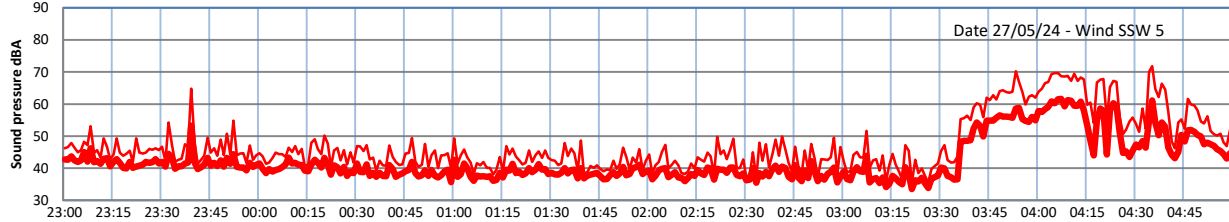

GRANGE ESTATE - NIGHTTIME LEVELS - WEEK NUMBER 22

Time  
Lazenby Laz max Site Site max