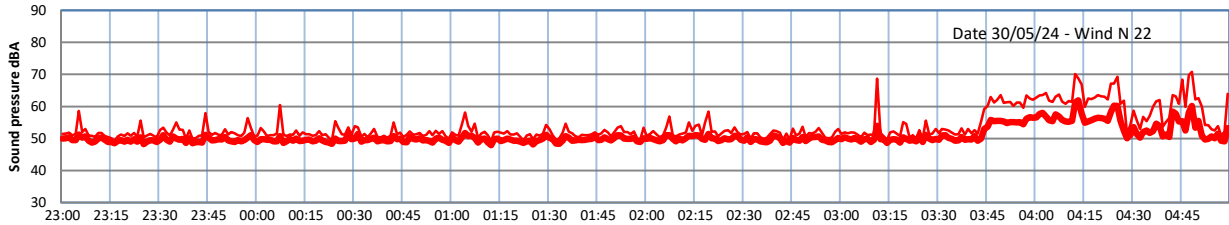

GRANGE ESTATE - NIGHTTIME LEVELS - WEEK NUMBER 22

Time  
Lazenby Laz max Site Site max