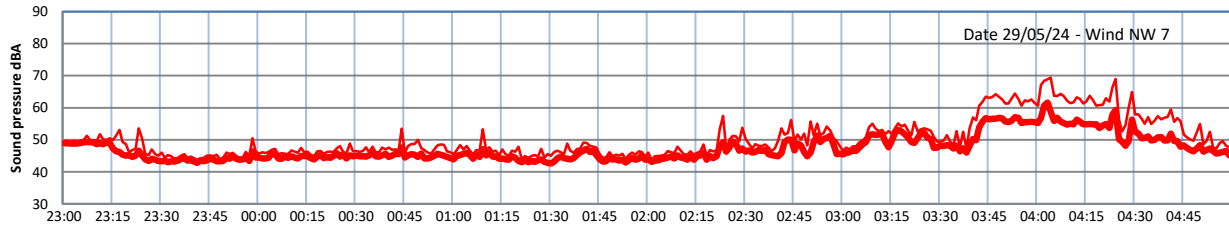

GRANGE ESTATE - NIGHTTIME LEVELS - WEEK NUMBER 22

Time  
Lazenby Laz max Site Site max