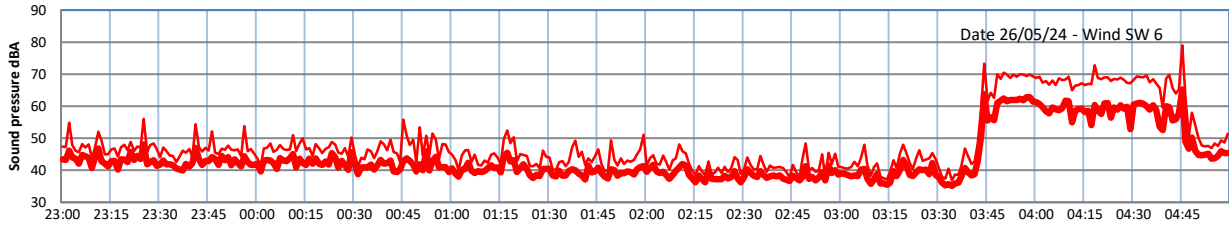

GRANGE ESTATE - NIGHTTIME LEVELS - WEEK NUMBER 22

Time  
Lazenby Laz max Site Site max