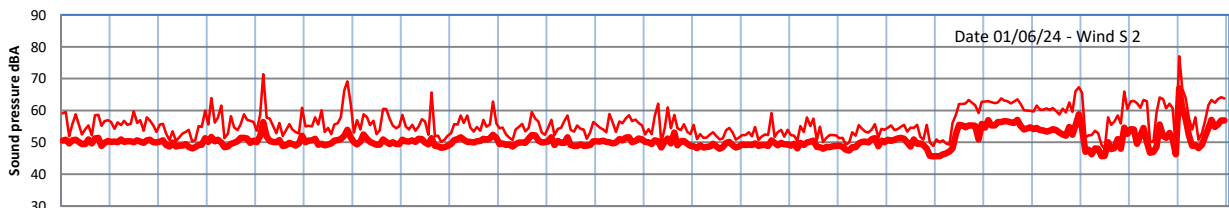

GRANGE ESTATE - NIGHTTIME LEVELS - WEEK NUMBER 22

Time  
Lazenby Laz max Site Site max