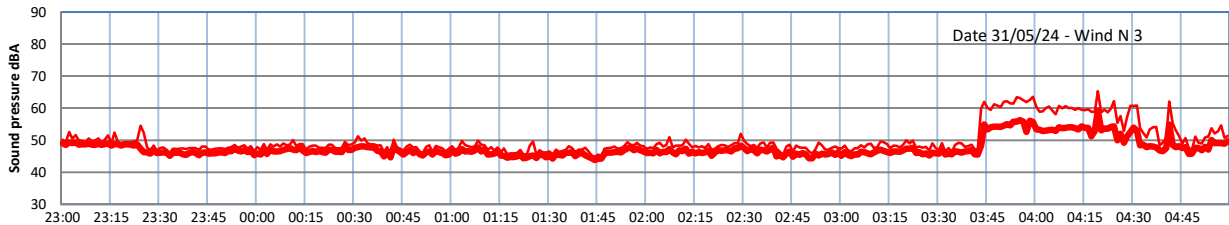

GRANGE ESTATE - NIGHTTIME LEVELS - WEEK NUMBER 22

Time  
Lazenby Laz max Site Site max