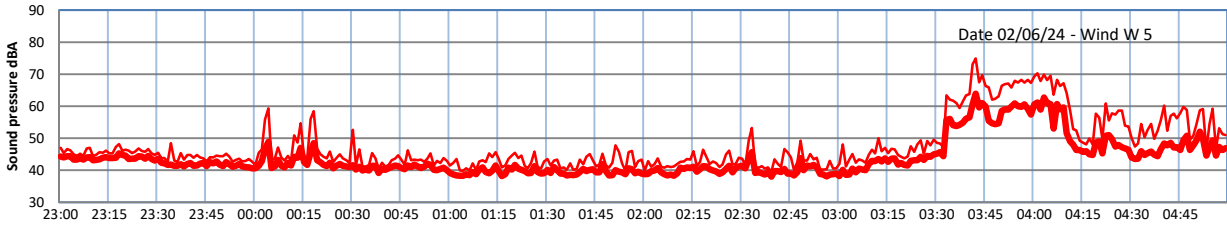

GRANGE ESTATE - NIGHTTIME LEVELS - WEEK NUMBER 23

Time
Lazenby Laz max Site Site max