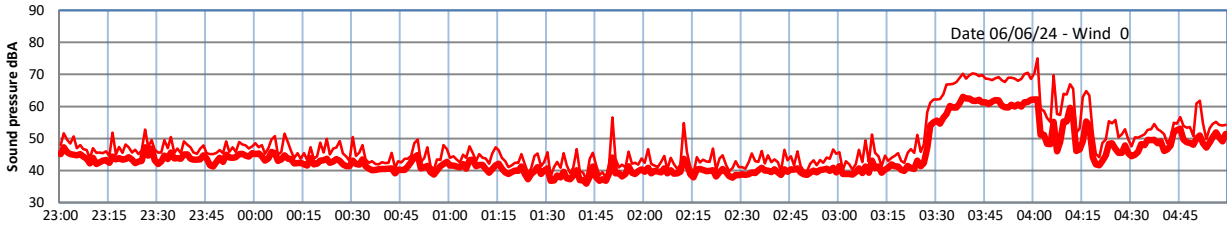

GRANGE ESTATE - NIGHTTIME LEVELS - WEEK NUMBER 23

Time
Lazenby Laz max Site Site max