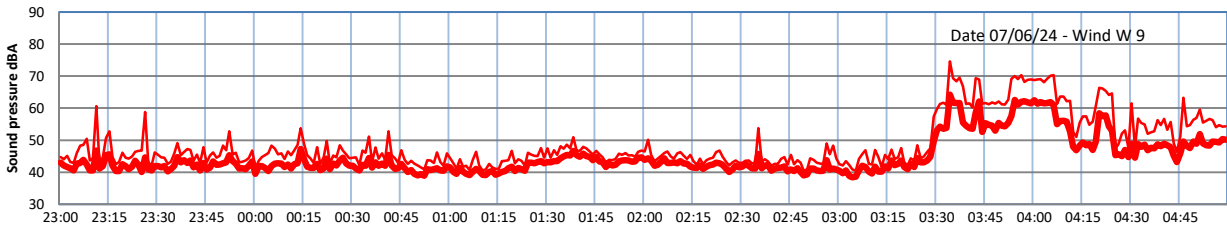

GRANGE ESTATE - NIGHTTIME LEVELS - WEEK NUMBER 23

Time
Lazenby Laz max Site Site max