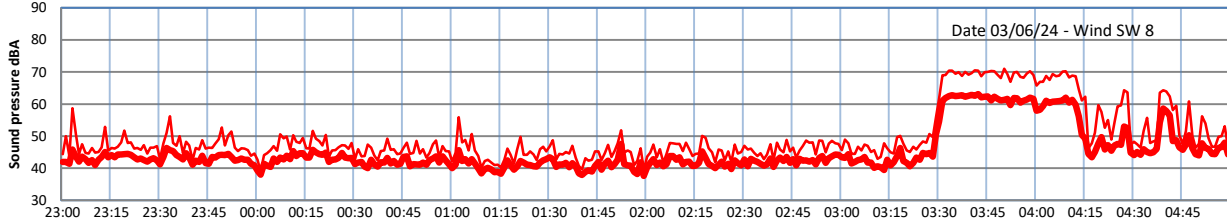

GRANGE ESTATE - NIGHTTIME LEVELS - WEEK NUMBER 23

Time
Lazenby Laz max Site Site max