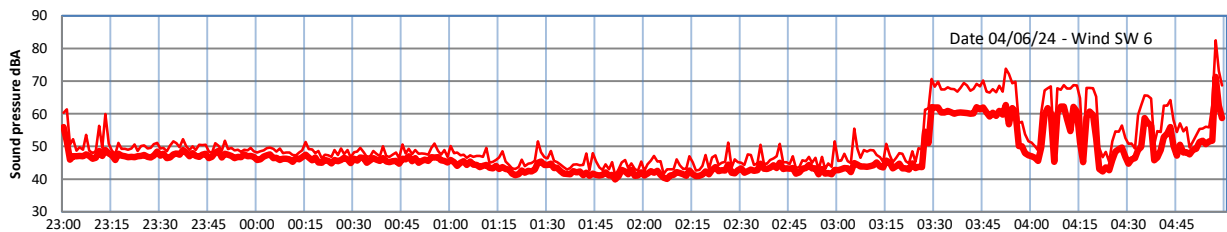

GRANGE ESTATE - NIGHTTIME LEVELS - WEEK NUMBER 23

Time
Lazenby Laz max Site Site max