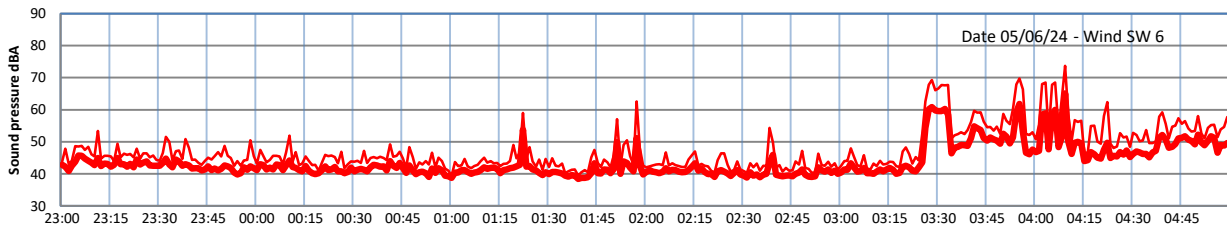

GRANGE ESTATE - NIGHTTIME LEVELS - WEEK NUMBER 23

Time
Lazenby Laz max Site Site max