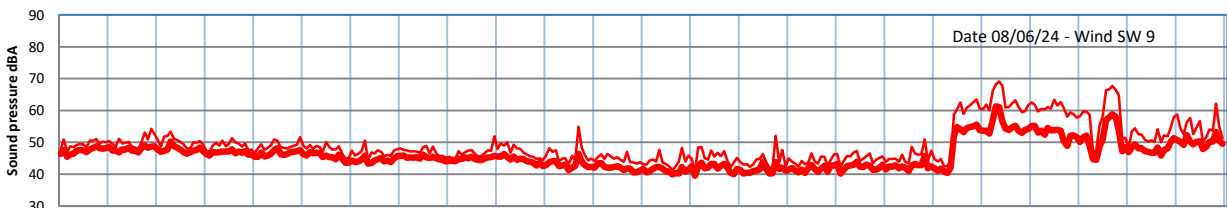

GRANGE ESTATE - NIGHTTIME LEVELS - WEEK NUMBER 23

Time
Lazenby Laz max Site Site max