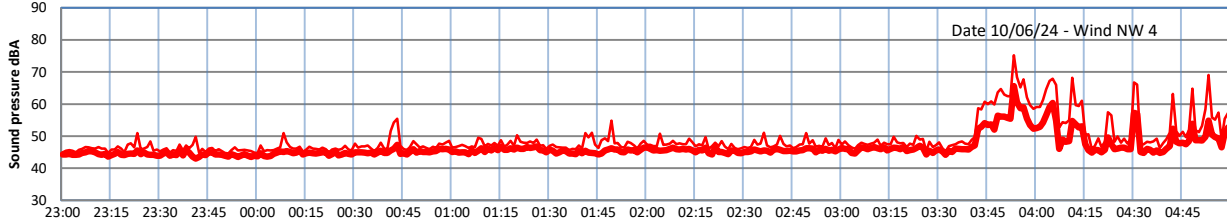

GRANGE ESTATE - NIGHTTIME LEVELS - WEEK NUMBER 24

Time
Lazenby Laz max Site Site max