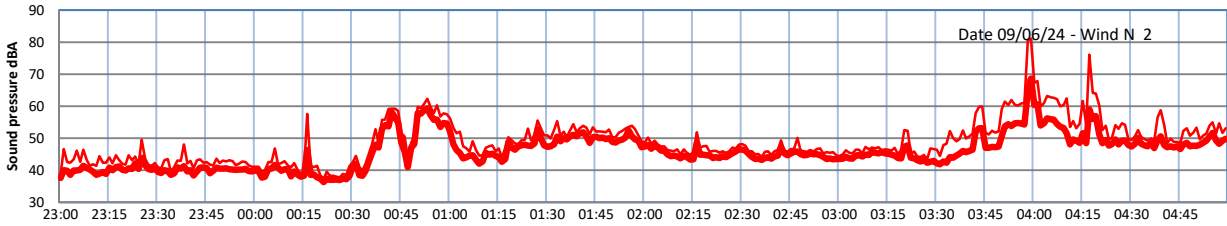

GRANGE ESTATE - NIGHTTIME LEVELS - WEEK NUMBER 24

Time
Lazenby Laz max Site Site max