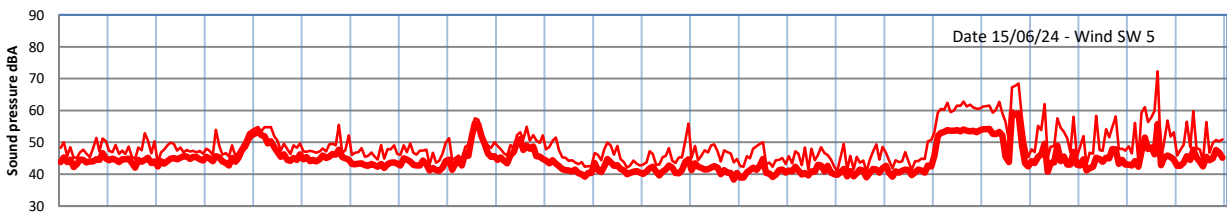

GRANGE ESTATE - NIGHTTIME LEVELS - WEEK NUMBER 24

Time
Lazenby Laz max Site Site max