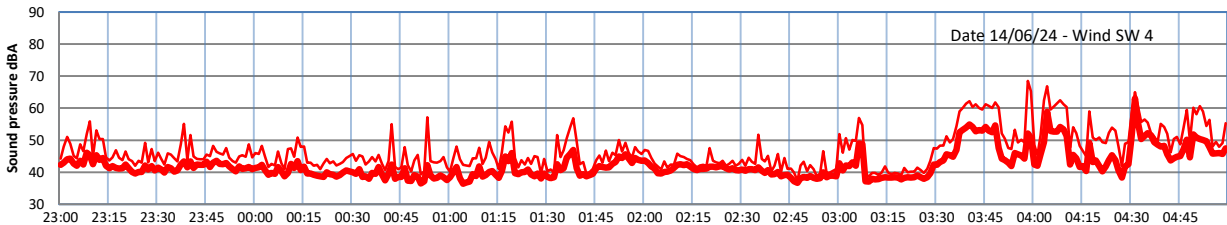

GRANGE ESTATE - NIGHTTIME LEVELS - WEEK NUMBER 24

Time
Lazenby Laz max Site Site max