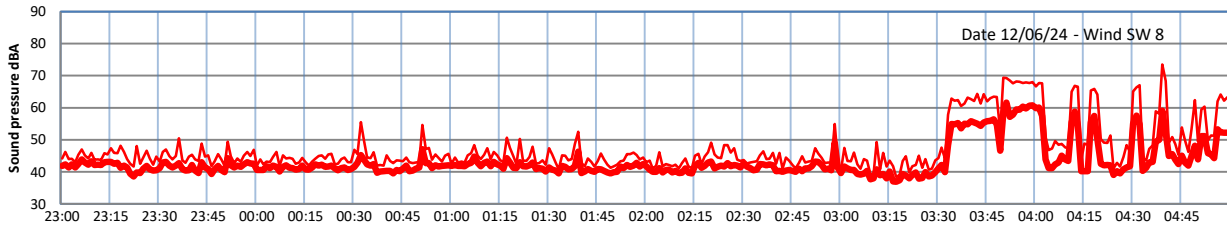

GRANGE ESTATE - NIGHTTIME LEVELS - WEEK NUMBER 24

Time
Lazenby Laz max Site Site max