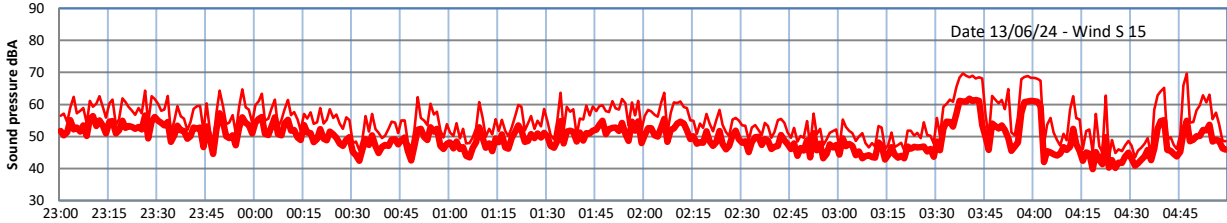

GRANGE ESTATE - NIGHTTIME LEVELS - WEEK NUMBER 24

Time
Lazenby Laz max Site Site max