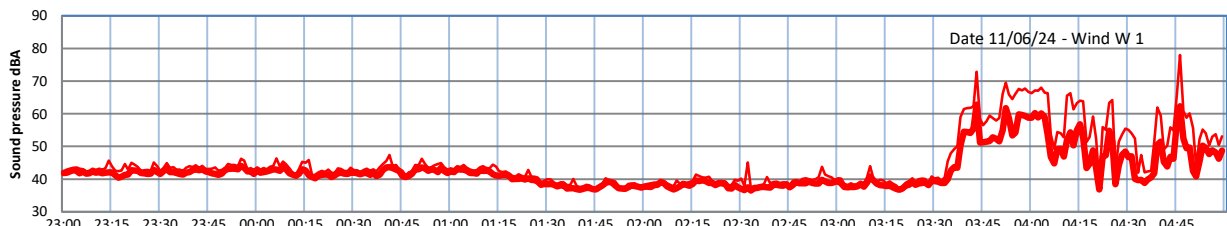

GRANGE ESTATE - NIGHTTIME LEVELS - WEEK NUMBER 24

Time
Lazenby Laz max Site Site max