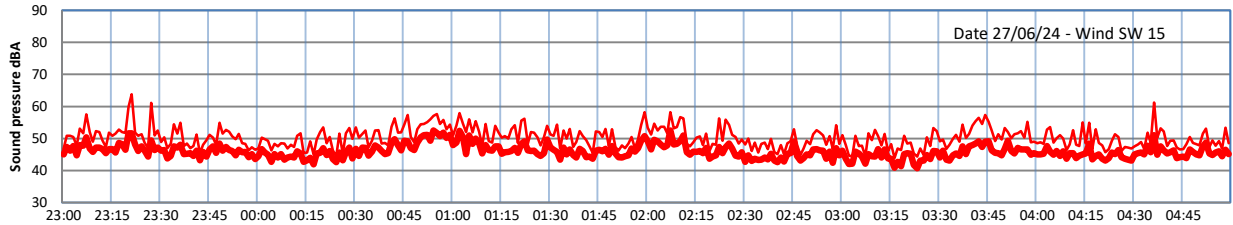

GRANGE ESTATE - NIGHTTIME LEVELS - WEEK NUMBER 26

Time

— Lazenby — Laz max — Site — Site max