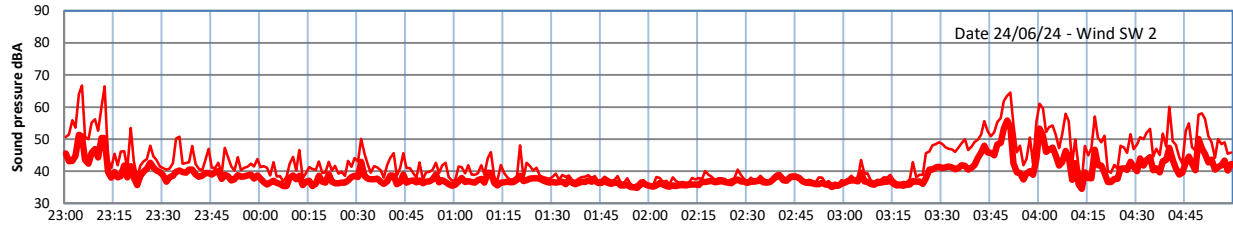

GRANGE ESTATE - NIGHTTIME LEVELS - WEEK NUMBER 26

Time

— Lazenby — Laz max — Site — Site max