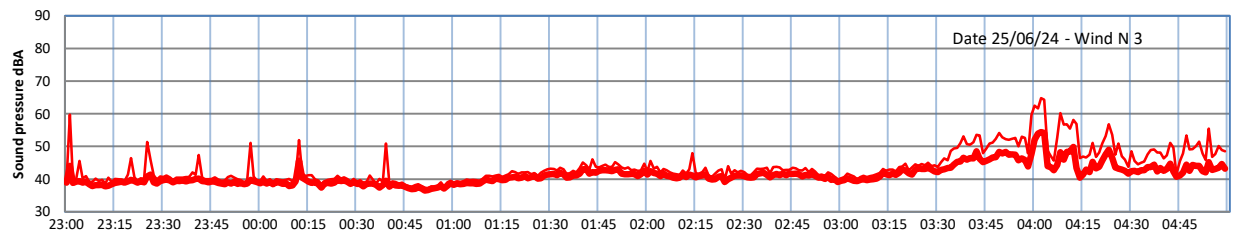

GRANGE ESTATE - NIGHTTIME LEVELS - WEEK NUMBER 26

Time

— Lazenby — Laz max — Site — Site max