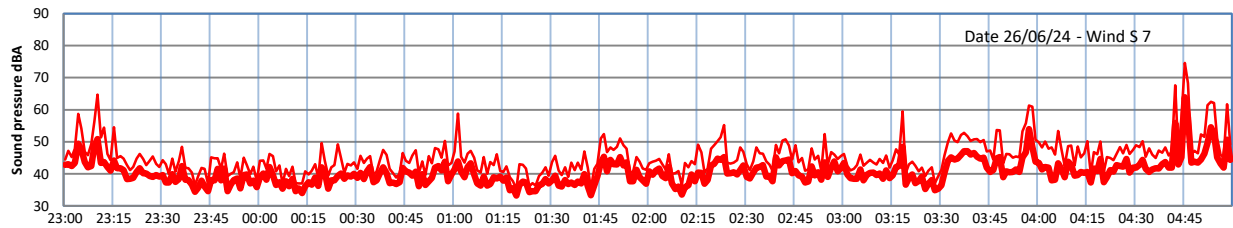

GRANGE ESTATE - NIGHTTIME LEVELS - WEEK NUMBER 26

Time

— Lazenby — Laz max — Site — Site max