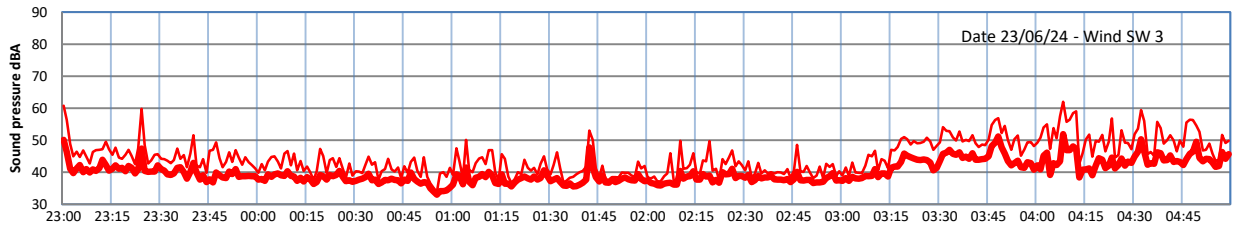

GRANGE ESTATE - NIGHTTIME LEVELS - WEEK NUMBER 26

Time

— Lazenby — Laz max — Site — Site max