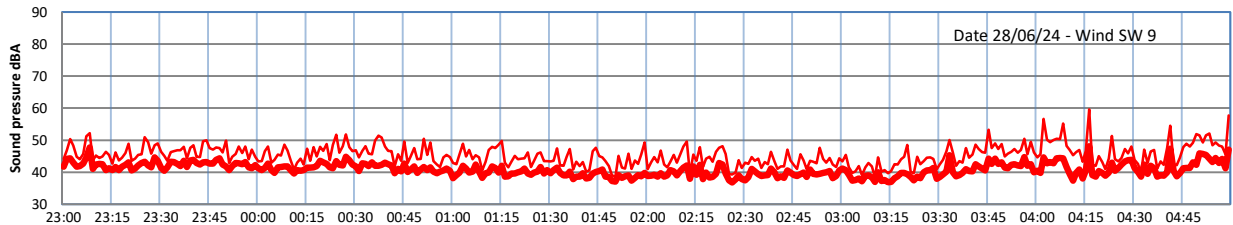

GRANGE ESTATE - NIGHTTIME LEVELS - WEEK NUMBER 26

Time

— Lazenby — Laz max — Site — Site max