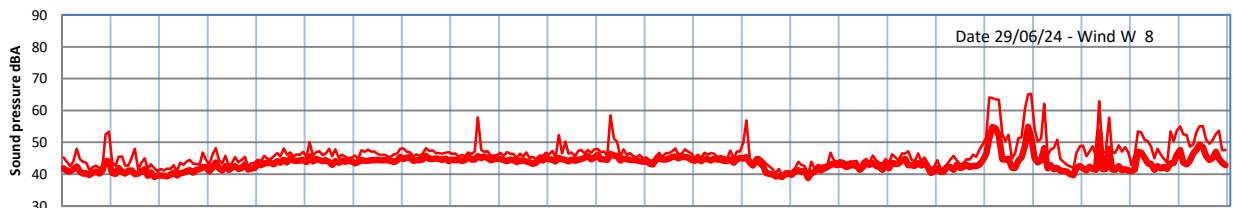

GRANGE ESTATE - NIGHTTIME LEVELS - WEEK NUMBER 26

Time

— Lazenby — Laz max — Site — Site max