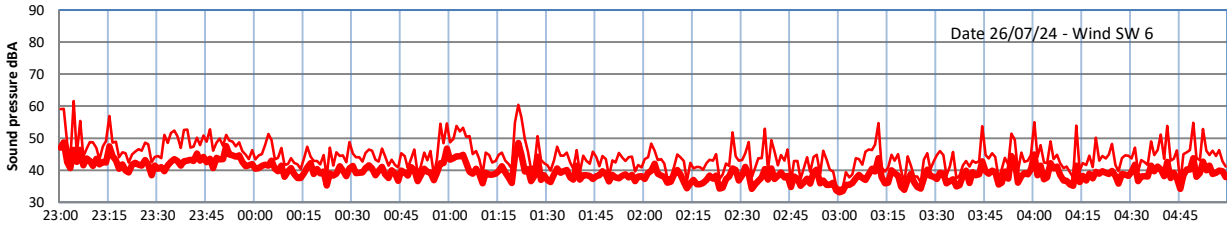

GRANGE ESTATE - NIGHTTIME LEVELS - WEEK NUMBER 30

Time
Lazenby Laz max Site Site max