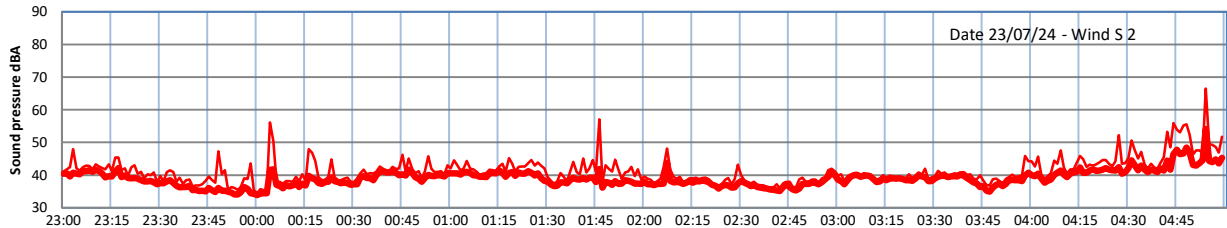

GRANGE ESTATE - NIGHTTIME LEVELS - WEEK NUMBER 30

Time
Lazenby Laz max Site Site max