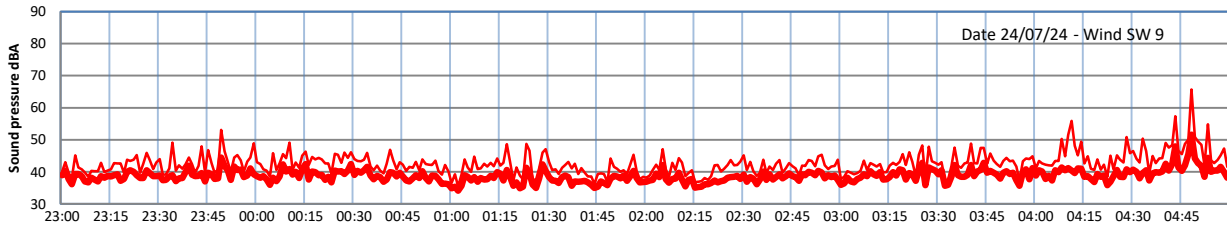

GRANGE ESTATE - NIGHTTIME LEVELS - WEEK NUMBER 30

Time
Lazenby Laz max Site Site max