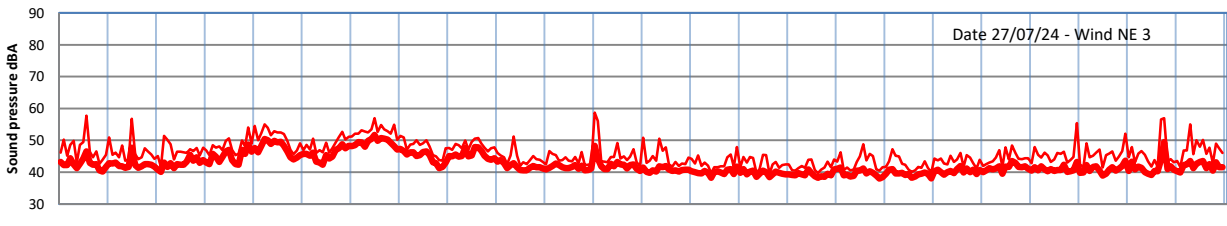

GRANGE ESTATE - NIGHTTIME LEVELS - WEEK NUMBER 30

Time
Lazenby Laz max Site Site max