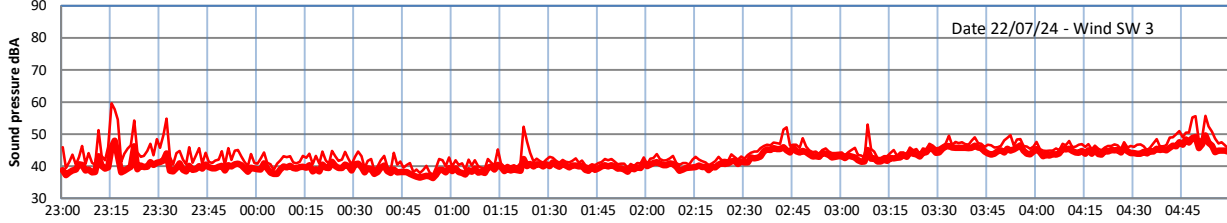

GRANGE ESTATE - NIGHTTIME LEVELS - WEEK NUMBER 30

Time
Lazenby Laz max Site Site max