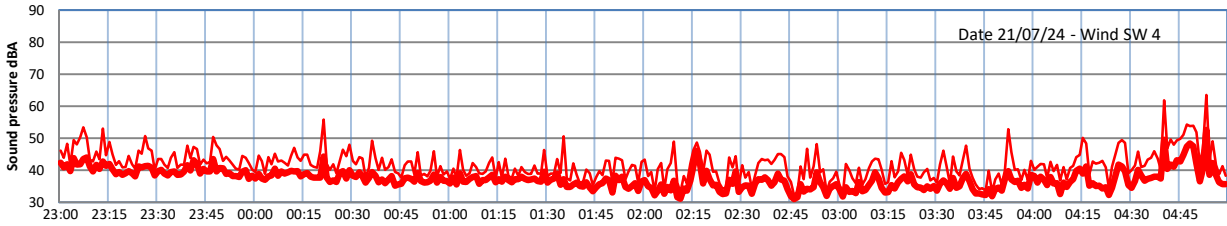

GRANGE ESTATE - NIGHTTIME LEVELS - WEEK NUMBER 30

Time
Lazenby Laz max Site Site max