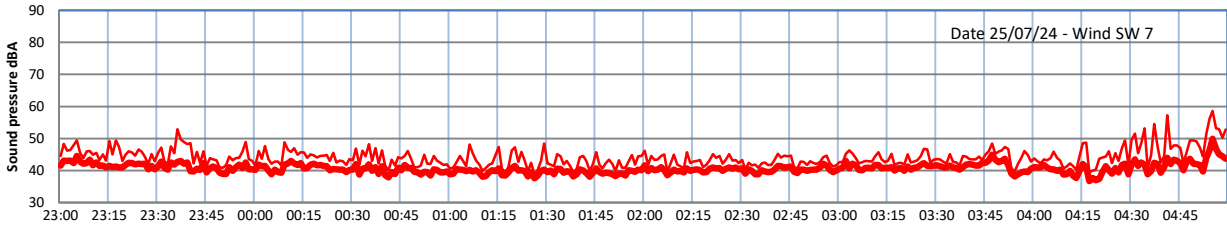

GRANGE ESTATE - NIGHTTIME LEVELS - WEEK NUMBER 30

Time
Lazenby Laz max Site Site max