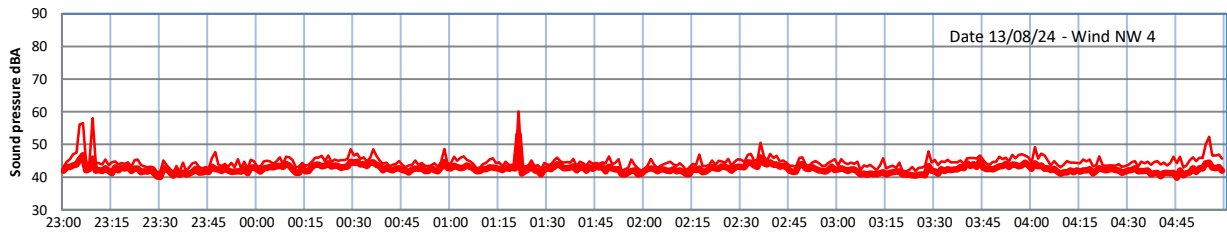

GRANGE ESTATE - NIGHTTIME LEVELS - WEEK NUMBER 33

Time
— Lazenby — Laz max — Site — Site max