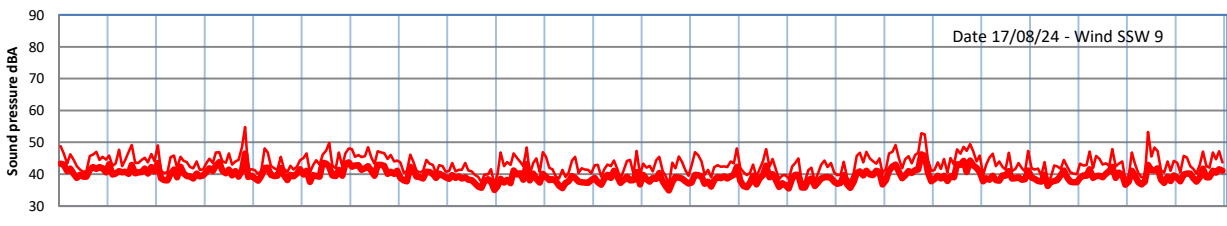

GRANGE ESTATE - NIGHTTIME LEVELS - WEEK NUMBER 33

Time
— Lazenby — Laz max — Site — Site max