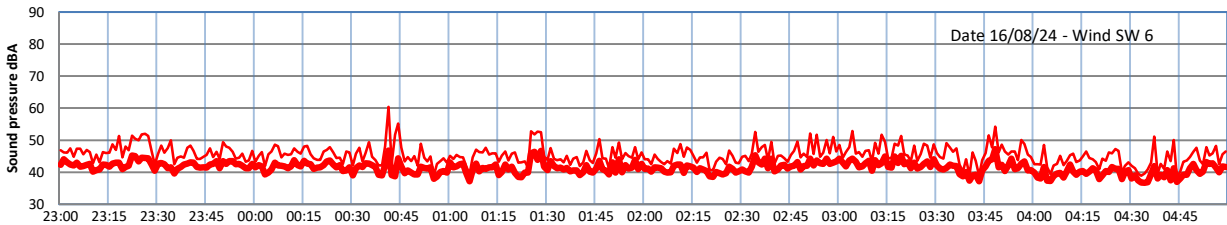

GRANGE ESTATE - NIGHTTIME LEVELS - WEEK NUMBER 33

Time
— Lazenby — Laz max — Site — Site max