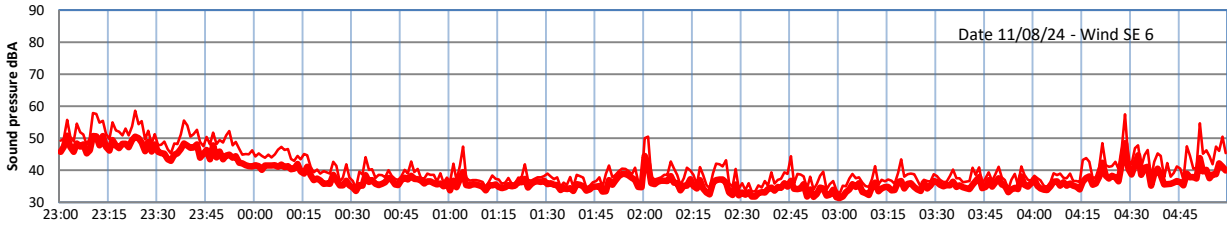

GRANGE ESTATE - NIGHTTIME LEVELS - WEEK NUMBER 33

Time
— Lazenby — Laz max — Site — Site max