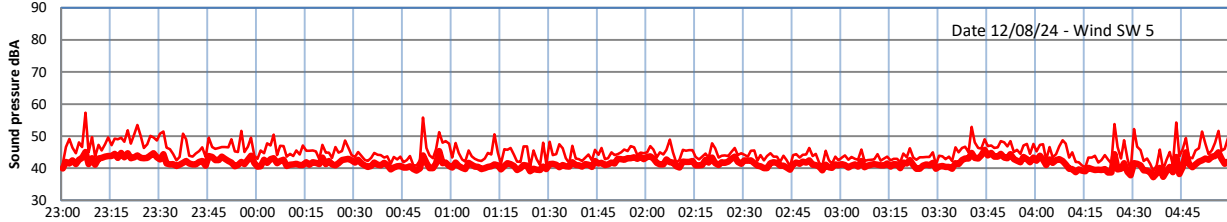

GRANGE ESTATE - NIGHTTIME LEVELS - WEEK NUMBER 33

Time
— Lazenby — Laz max — Site — Site max