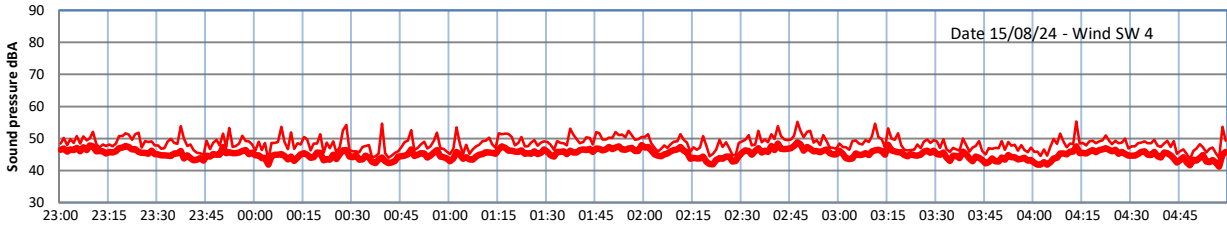

GRANGE ESTATE - NIGHTTIME LEVELS - WEEK NUMBER 33

Time
— Lazenby — Laz max — Site — Site max