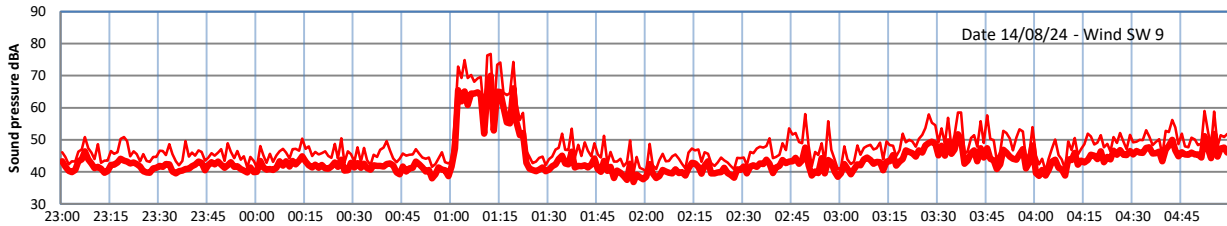

GRANGE ESTATE - NIGHTTIME LEVELS - WEEK NUMBER 33

Time
— Lazenby — Laz max — Site — Site max