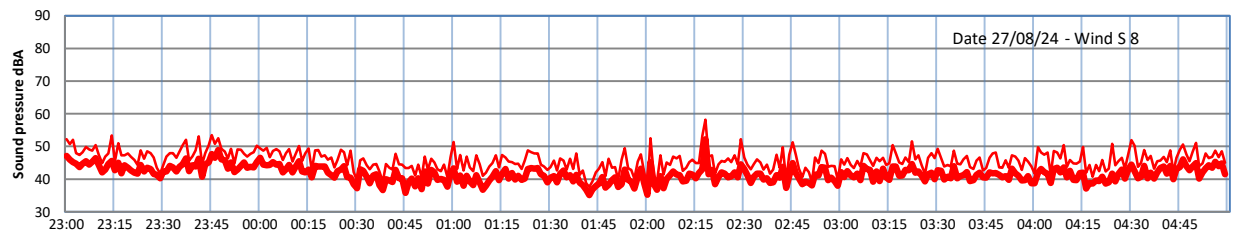

GRANGE ESTATE - NIGHTTIME LEVELS - WEEK NUMBER 35

Time

— Lazenby — Laz max — Site — Site max