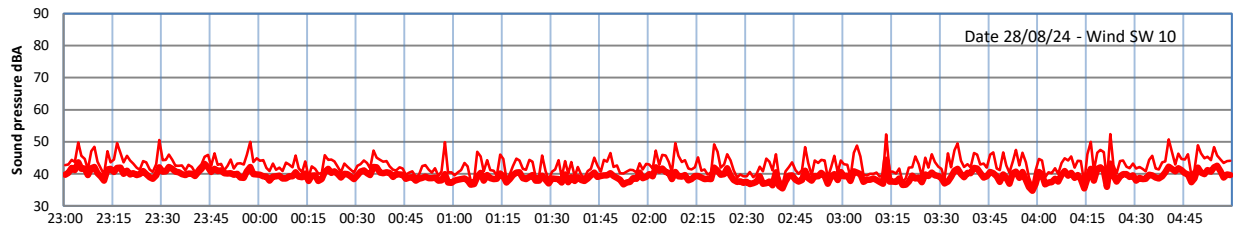

GRANGE ESTATE - NIGHTTIME LEVELS - WEEK NUMBER 35

Time

— Lazenby — Laz max — Site — Site max