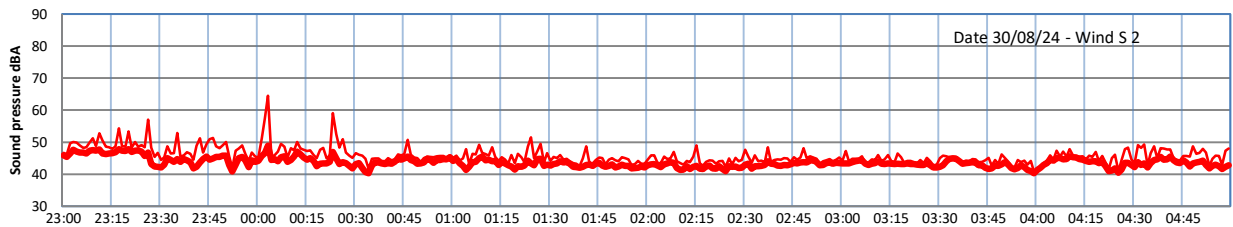

GRANGE ESTATE - NIGHTTIME LEVELS - WEEK NUMBER 35

Time

— Lazenby — Laz max — Site — Site max