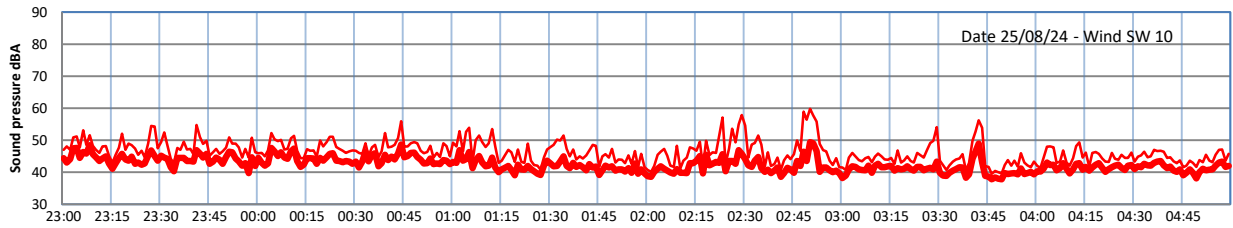

GRANGE ESTATE - NIGHTTIME LEVELS - WEEK NUMBER 35

Time

— Lazenby — Laz max — Site — Site max