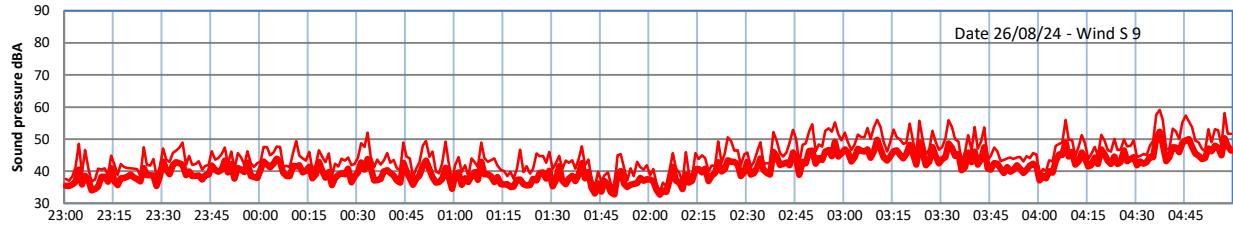

GRANGE ESTATE - NIGHTTIME LEVELS - WEEK NUMBER 35

Time

— Lazenby — Laz max — Site — Site max