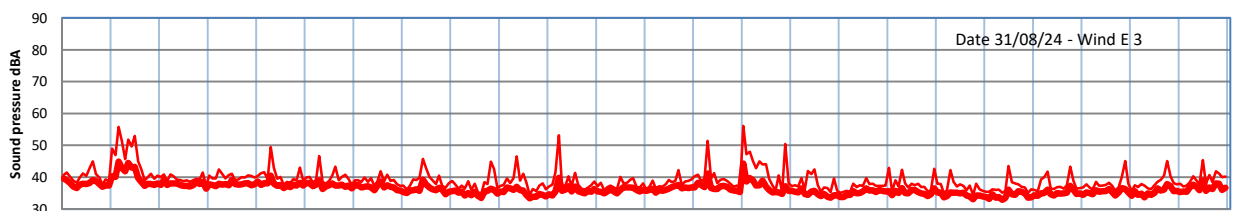

GRANGE ESTATE - NIGHTTIME LEVELS - WEEK NUMBER 35

Time

— Lazenby — Laz max — Site — Site max