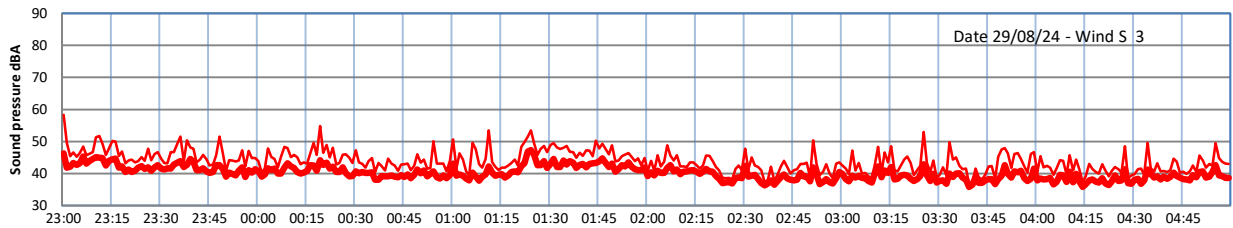

GRANGE ESTATE - NIGHTTIME LEVELS - WEEK NUMBER 35

Time

— Lazenby — Laz max — Site — Site max