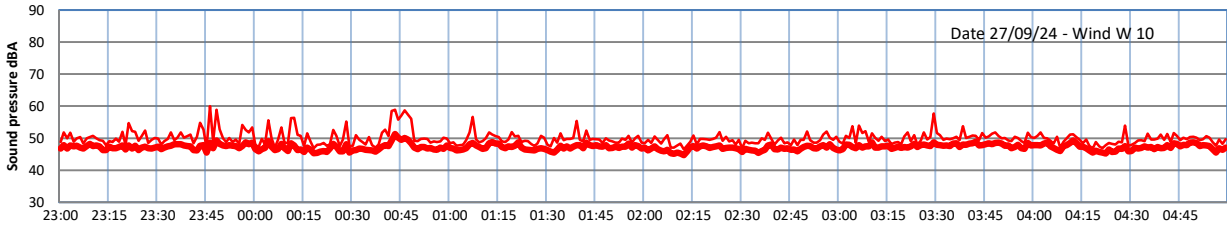

GRANGE ESTATE - NIGHTTIME LEVELS - WEEK NUMBER 39

Time
— Lazenby — Laz max — Site — Site max