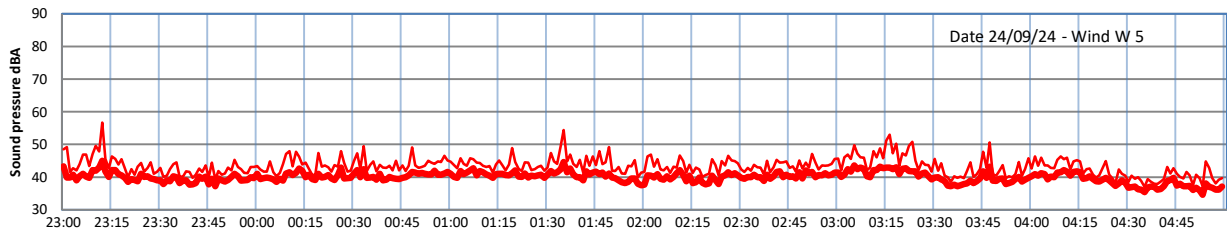

GRANGE ESTATE - NIGHTTIME LEVELS - WEEK NUMBER 39

Time
— Lazenby — Laz max — Site — Site max