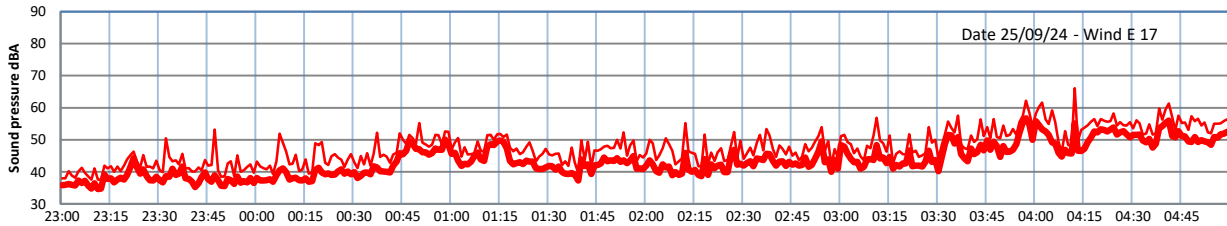

GRANGE ESTATE - NIGHTTIME LEVELS - WEEK NUMBER 39

Time
— Lazenby — Laz max — Site — Site max