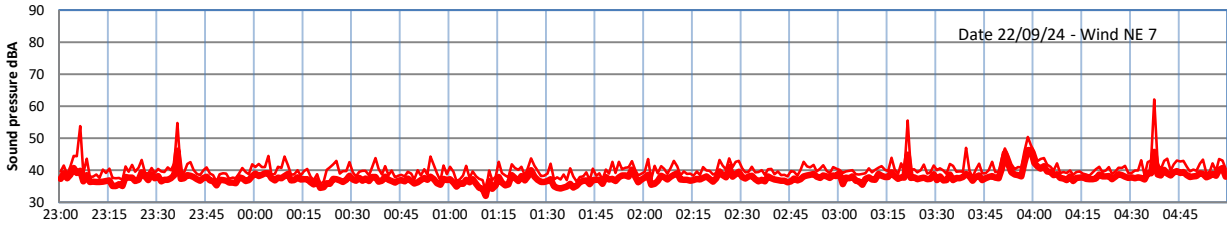

GRANGE ESTATE - NIGHTTIME LEVELS - WEEK NUMBER 39

Time
— Lazenby — Laz max — Site — Site max