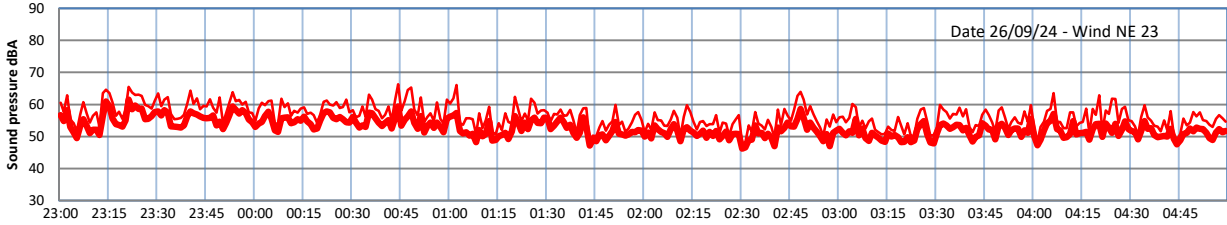

GRANGE ESTATE - NIGHTTIME LEVELS - WEEK NUMBER 39

Time
— Lazenby — Laz max — Site — Site max