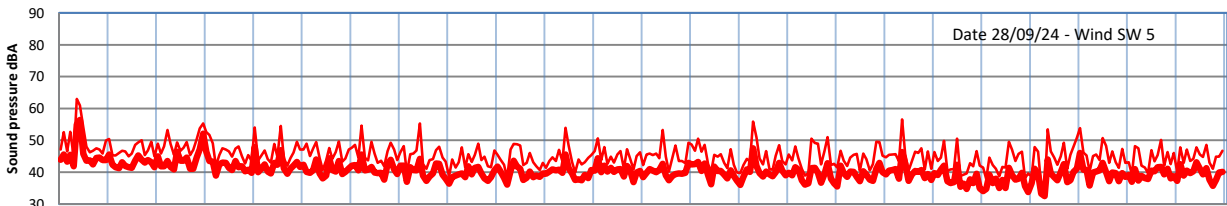

GRANGE ESTATE - NIGHTTIME LEVELS - WEEK NUMBER 39

Time
— Lazenby — Laz max — Site — Site max