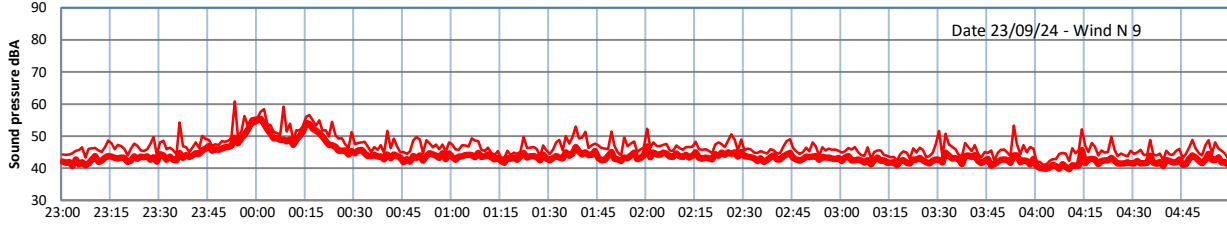

GRANGE ESTATE - NIGHTTIME LEVELS - WEEK NUMBER 39

Time
— Lazenby — Laz max — Site — Site max