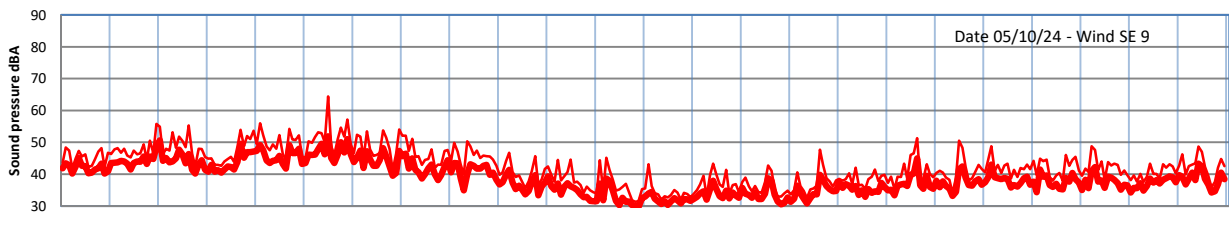

GRANGE ESTATE - NIGHTTIME LEVELS - WEEK NUMBER 40

Time
Lazenby Laz max Site Site max