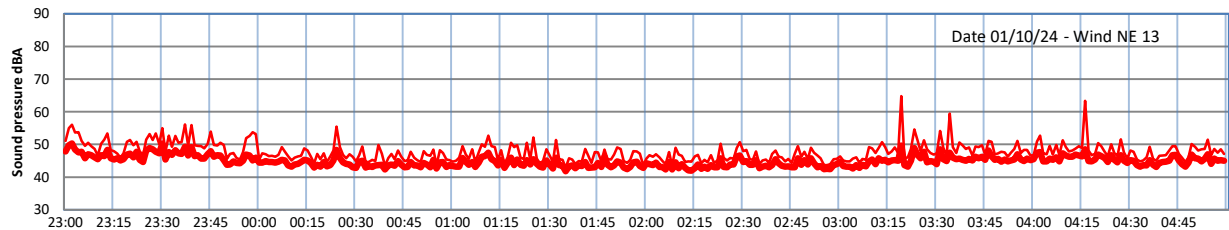

GRANGE ESTATE - NIGHTTIME LEVELS - WEEK NUMBER 40

Time
Lazenby Laz max Site Site max