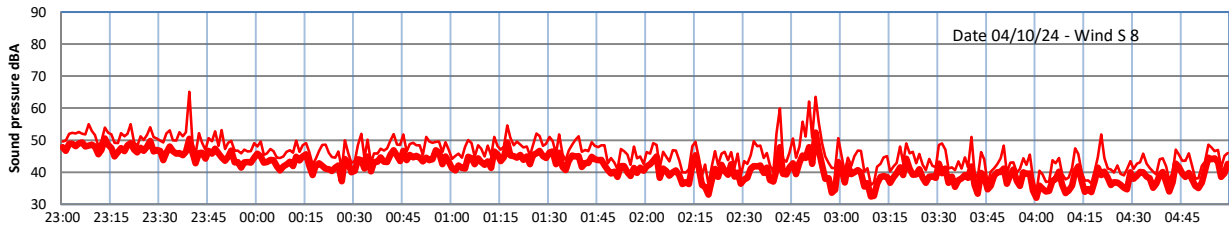

GRANGE ESTATE - NIGHTTIME LEVELS - WEEK NUMBER 40

Time
Lazenby Laz max Site Site max