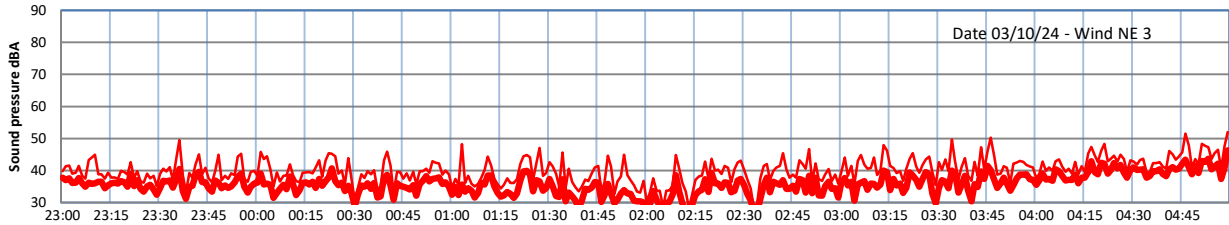

GRANGE ESTATE - NIGHTTIME LEVELS - WEEK NUMBER 40

Time
Lazenby Laz max Site Site max