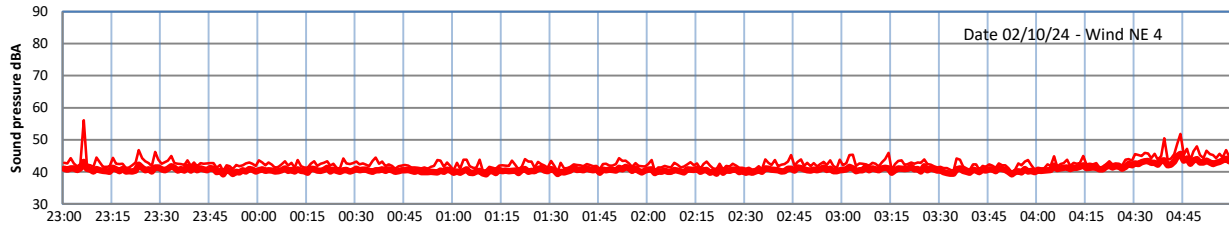

GRANGE ESTATE - NIGHTTIME LEVELS - WEEK NUMBER 40

Time
Lazenby Laz max Site Site max