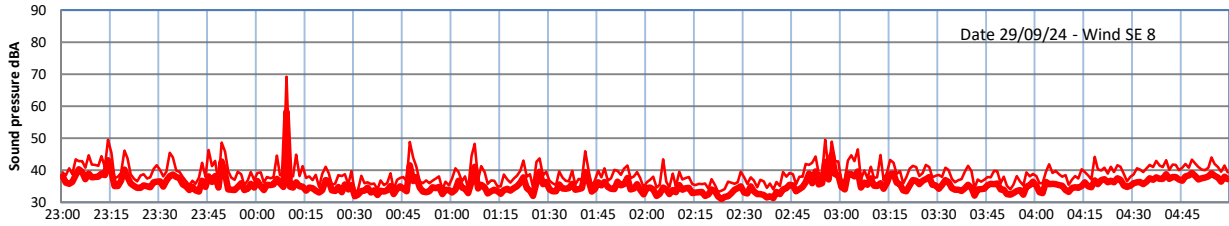

GRANGE ESTATE - NIGHTTIME LEVELS - WEEK NUMBER 40

Time
Lazenby Laz max Site Site max