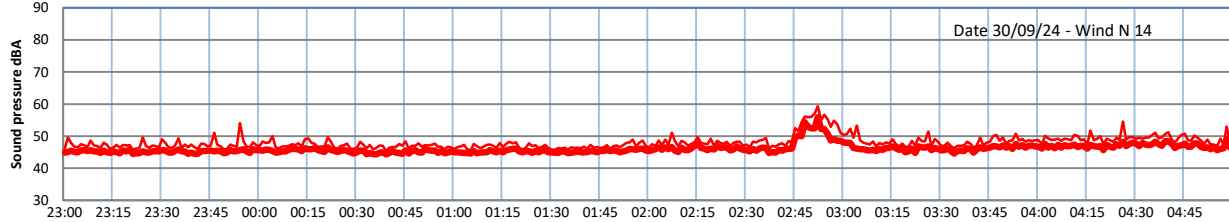

GRANGE ESTATE - NIGHTTIME LEVELS - WEEK NUMBER 40

Time
Lazenby Laz max Site Site max