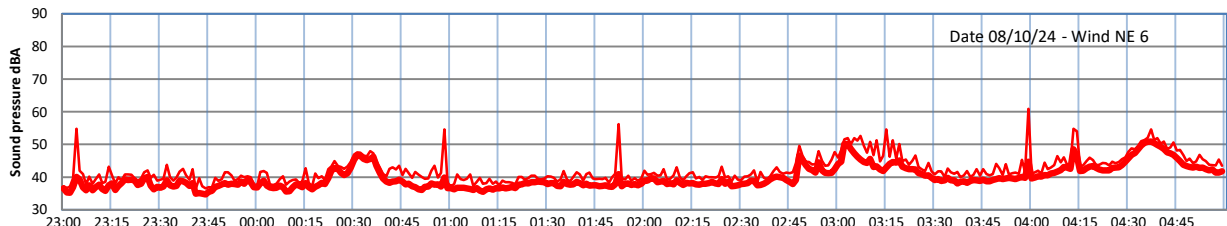

GRANGE ESTATE - NIGHTTIME LEVELS - WEEK NUMBER 41

Time  
Lazenby Laz max Site Site max