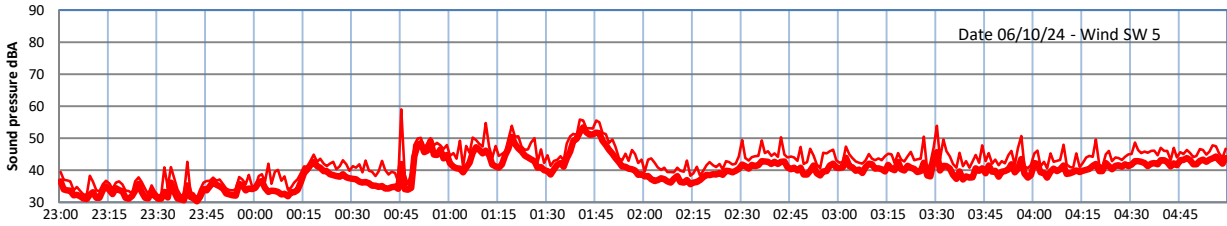

GRANGE ESTATE - NIGHTTIME LEVELS - WEEK NUMBER 41

Time  
Lazenby Laz max Site Site max