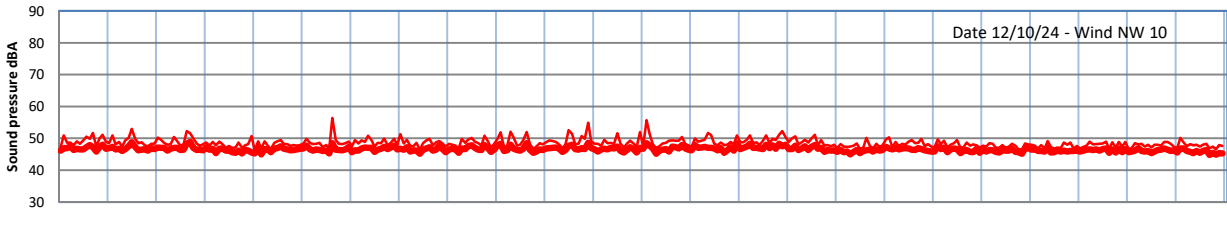

GRANGE ESTATE - NIGHTTIME LEVELS - WEEK NUMBER 41

Time  
Lazenby Laz max Site Site max