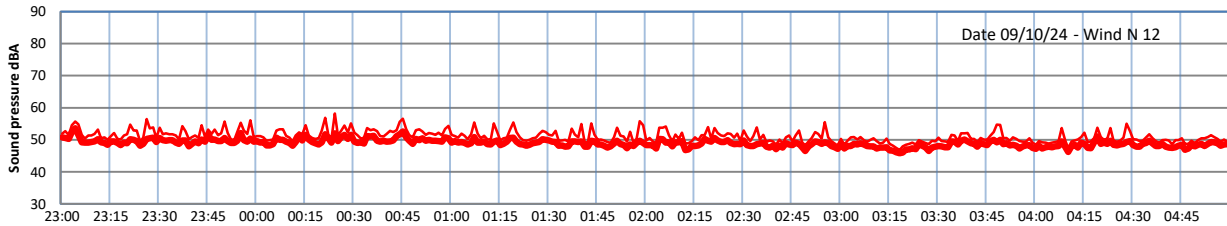

GRANGE ESTATE - NIGHTTIME LEVELS - WEEK NUMBER 41

Time  
Lazenby Laz max Site Site max