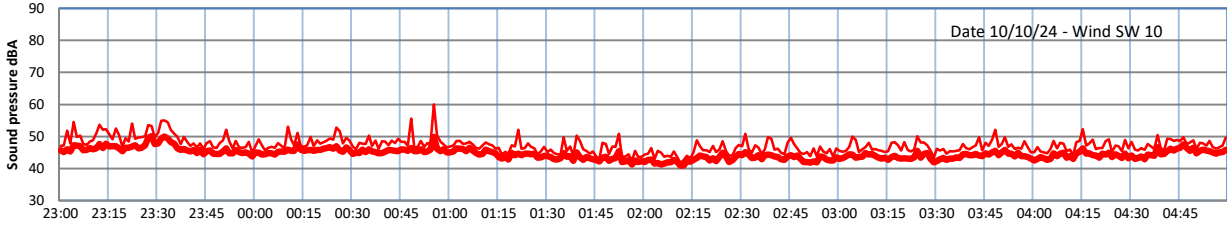

GRANGE ESTATE - NIGHTTIME LEVELS - WEEK NUMBER 41

Time  
Lazenby Laz max Site Site max