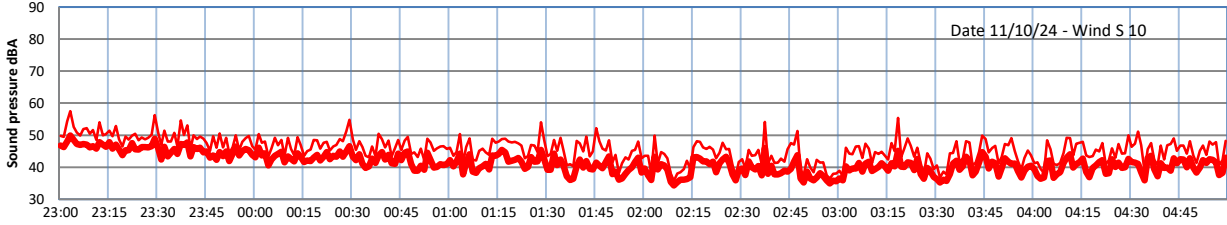

GRANGE ESTATE - NIGHTTIME LEVELS - WEEK NUMBER 41

Time  
Lazenby Laz max Site Site max