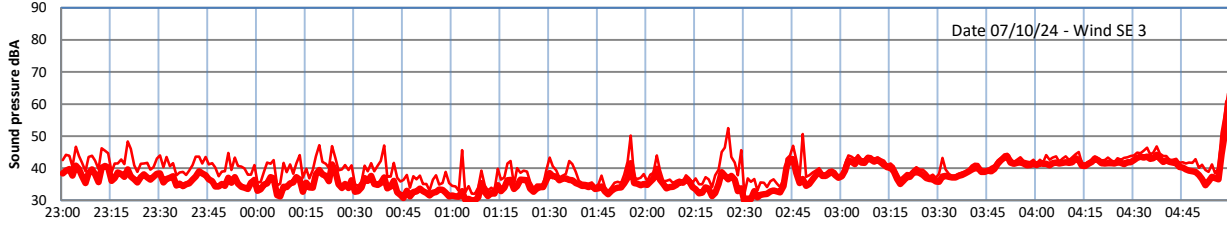

GRANGE ESTATE - NIGHTTIME LEVELS - WEEK NUMBER 41

Time  
Lazenby Laz max Site Site max