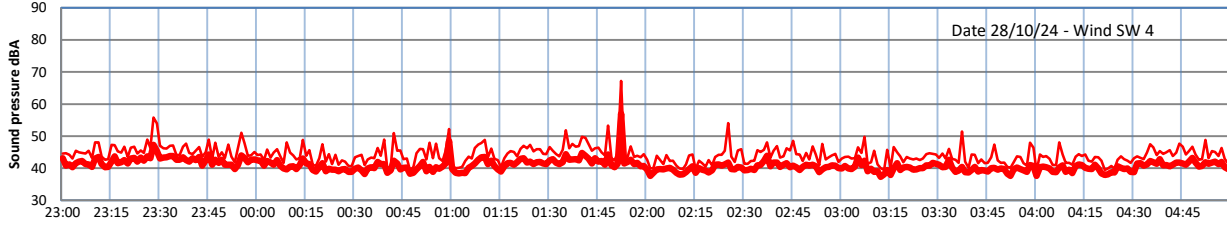

GRANGE ESTATE - NIGHTTIME LEVELS - WEEK NUMBER 44

Time
— Lazenby — Laz max — Site — Site max