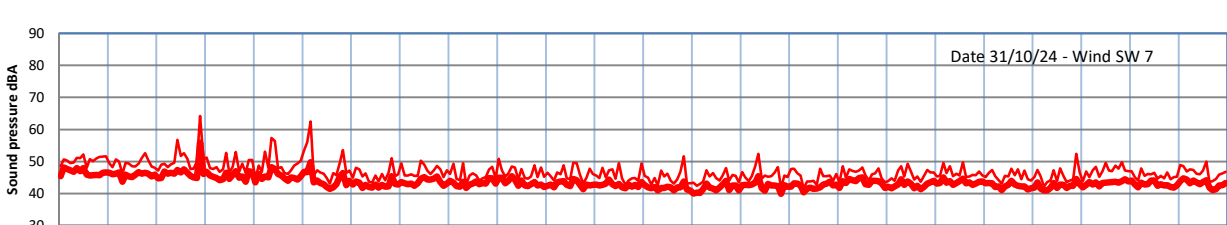

GRANGE ESTATE - NIGHTTIME LEVELS - WEEK NUMBER 44

Time
— Lazenby — Laz max — Site — Site max