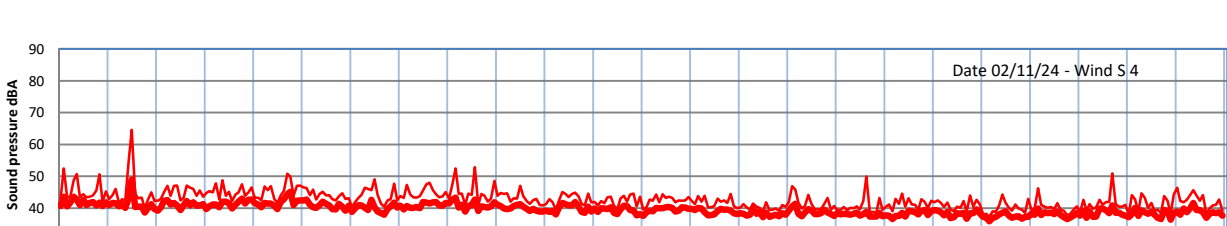

GRANGE ESTATE - NIGHTTIME LEVELS - WEEK NUMBER 44

Time
— Lazenby — Laz max — Site — Site max