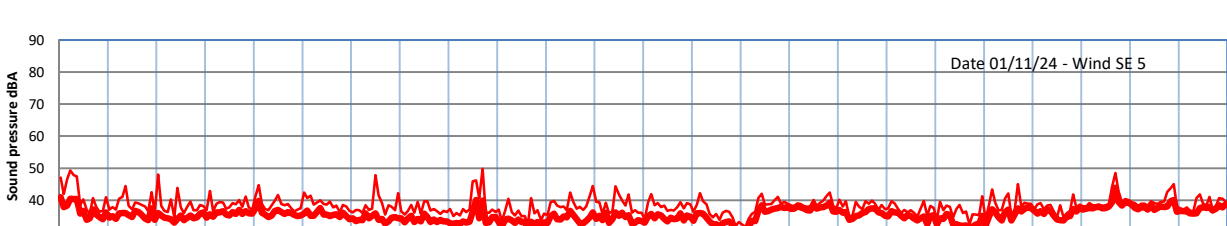

GRANGE ESTATE - NIGHTTIME LEVELS - WEEK NUMBER 44

Time
— Lazenby — Laz max — Site — Site max