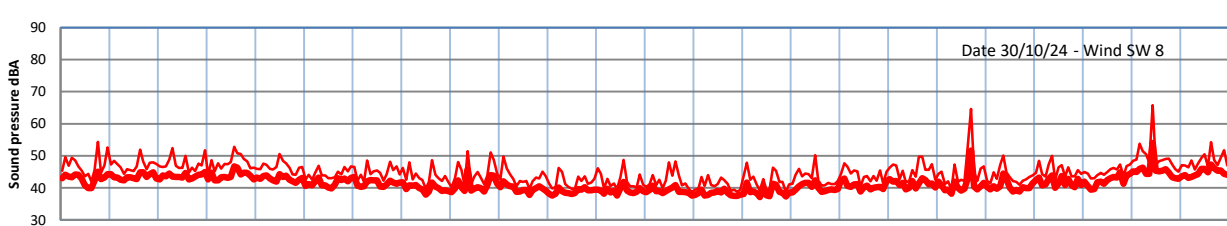

GRANGE ESTATE - NIGHTTIME LEVELS - WEEK NUMBER 44

Time
— Lazenby — Laz max — Site — Site max