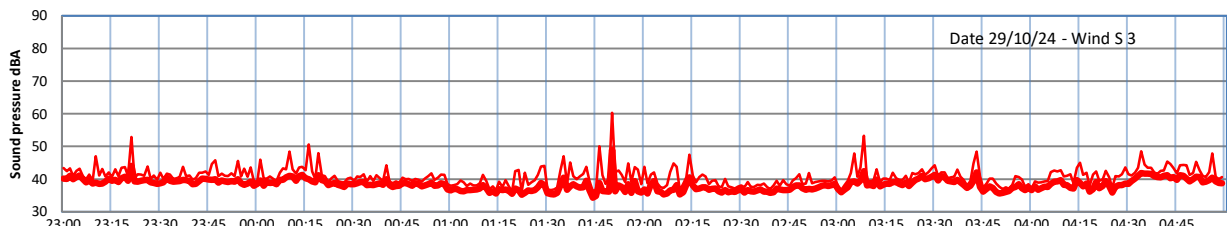

GRANGE ESTATE - NIGHTTIME LEVELS - WEEK NUMBER 44

Time
— Lazenby — Laz max — Site — Site max