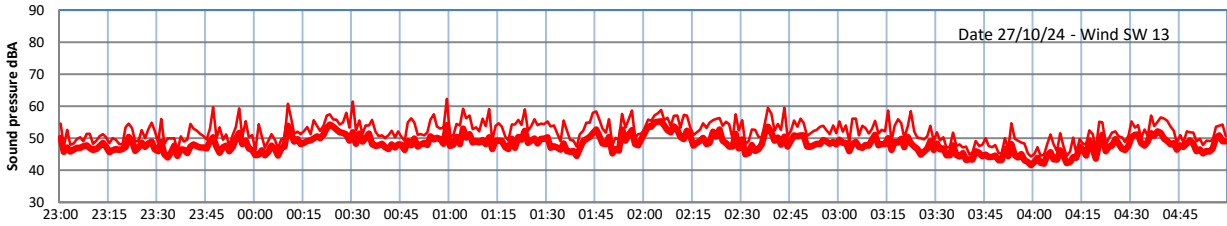

GRANGE ESTATE - NIGHTTIME LEVELS - WEEK NUMBER 44

Time
— Lazenby — Laz max — Site — Site max