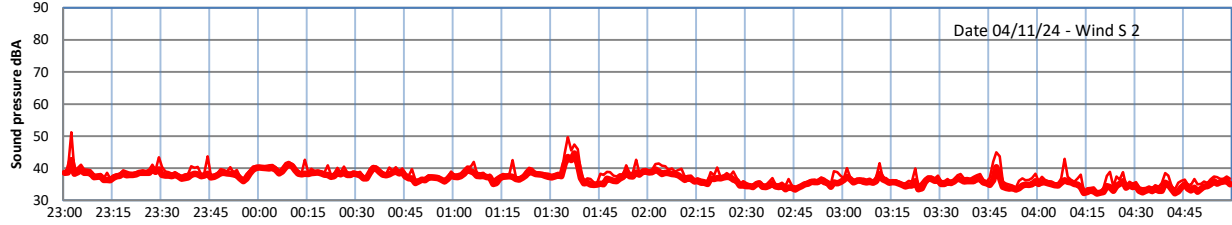

GRANGE ESTATE - NIGHTTIME LEVELS - WEEK NUMBER 45

Time
— Lazenby — Laz max — Site — Site max