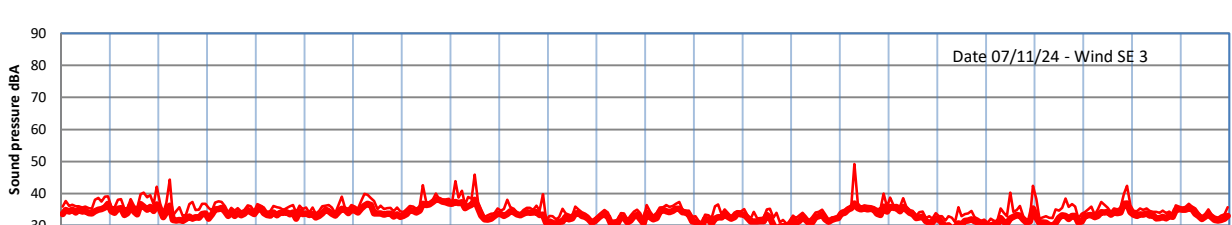

GRANGE ESTATE - NIGHTTIME LEVELS - WEEK NUMBER 45

Time
— Lazenby — Laz max — Site — Site max