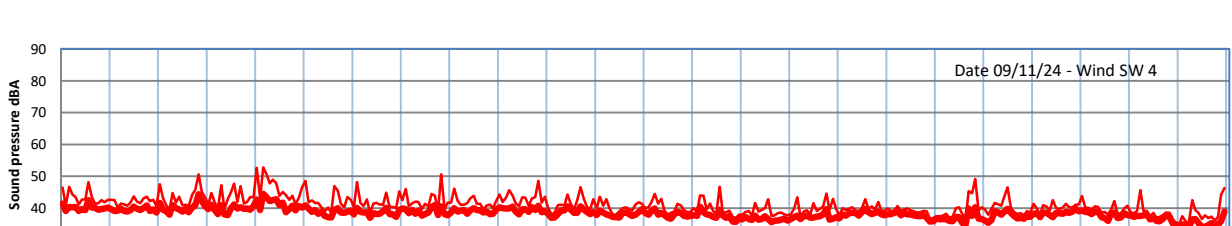

GRANGE ESTATE - NIGHTTIME LEVELS - WEEK NUMBER 45

Time
— Lazenby — Laz max — Site — Site max