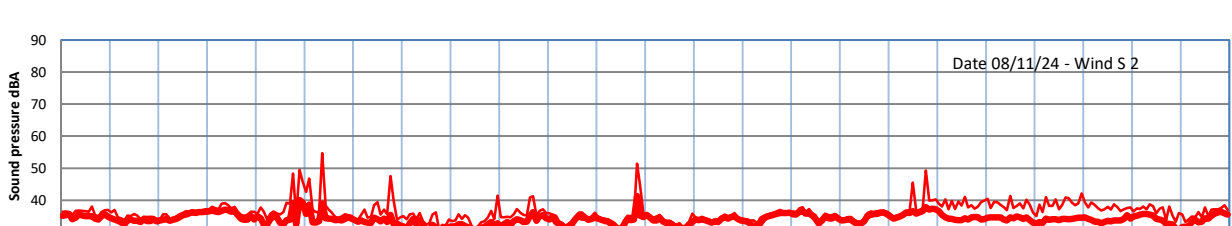

GRANGE ESTATE - NIGHTTIME LEVELS - WEEK NUMBER 45

Time
— Lazenby — Laz max — Site — Site max