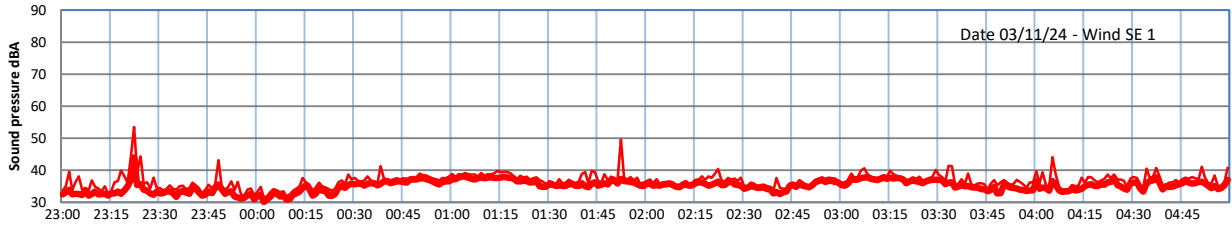

GRANGE ESTATE - NIGHTTIME LEVELS - WEEK NUMBER 45

Time
— Lazenby — Laz max — Site — Site max