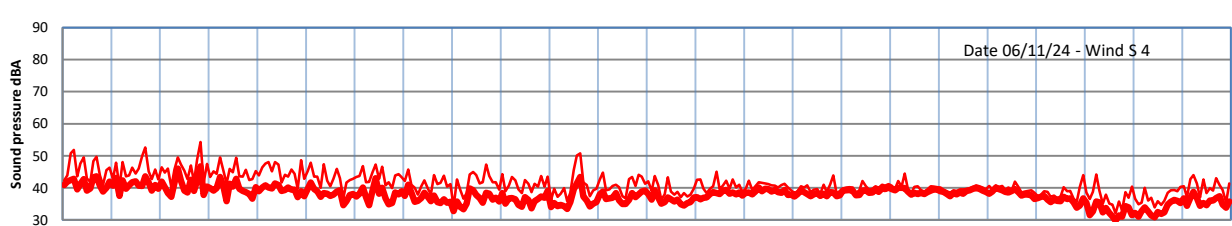

GRANGE ESTATE - NIGHTTIME LEVELS - WEEK NUMBER 45

Time
— Lazenby — Laz max — Site — Site max