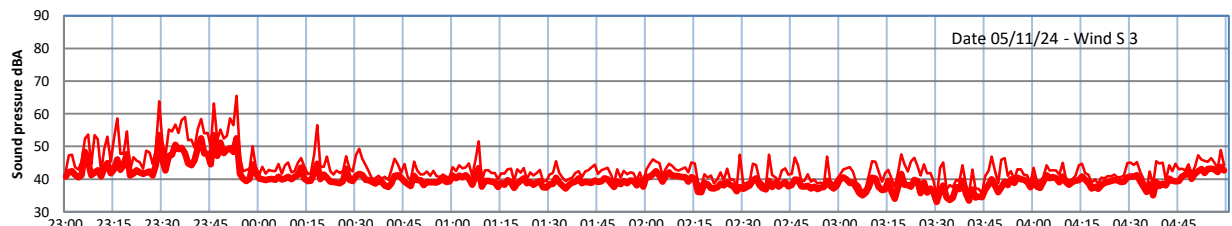

GRANGE ESTATE - NIGHTTIME LEVELS - WEEK NUMBER 45

Time
— Lazenby — Laz max — Site — Site max