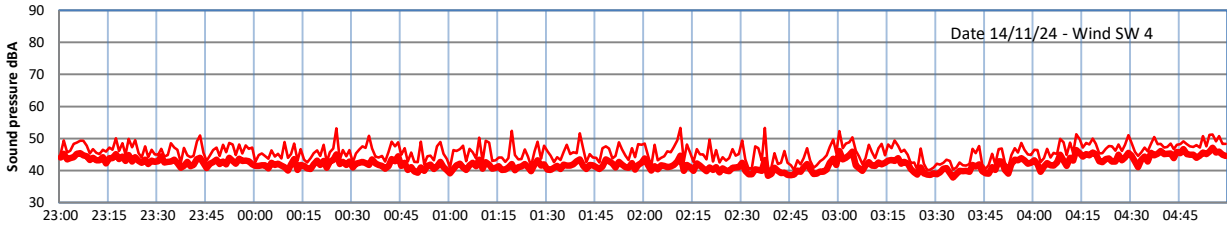

GRANGE ESTATE - NIGHTTIME LEVELS - WEEK NUMBER 46

Time
Lazenby Laz max Site Site max