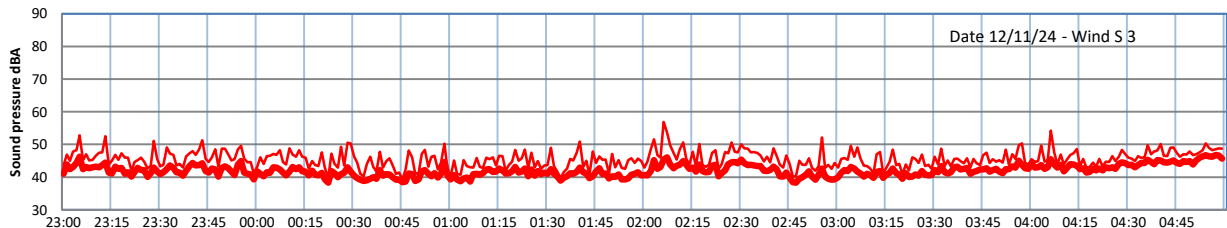

GRANGE ESTATE - NIGHTTIME LEVELS - WEEK NUMBER 46

Time
Lazenby Laz max Site Site max