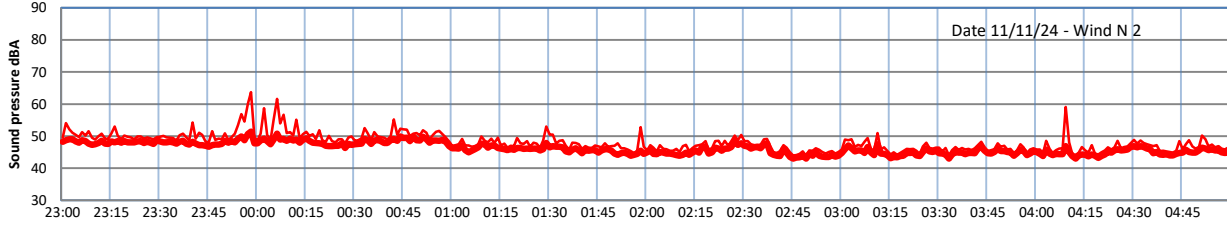

GRANGE ESTATE - NIGHTTIME LEVELS - WEEK NUMBER 46

Time
Lazenby Laz max Site Site max