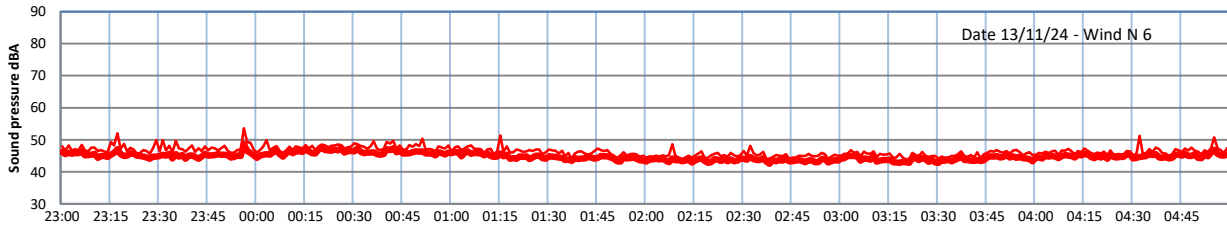

GRANGE ESTATE - NIGHTTIME LEVELS - WEEK NUMBER 46

Time
Lazenby Laz max Site Site max