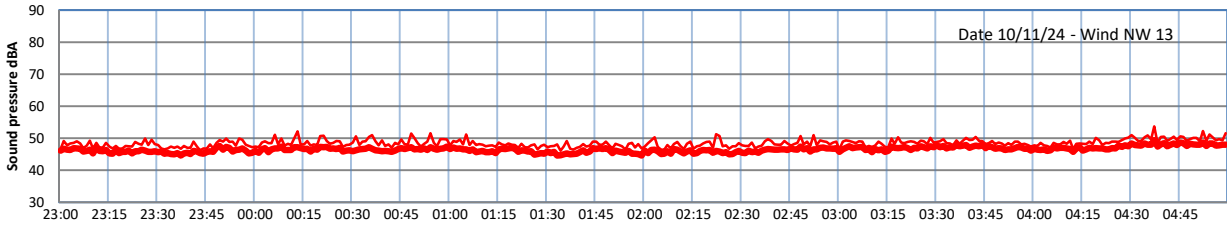

GRANGE ESTATE - NIGHTTIME LEVELS - WEEK NUMBER 46

Time
Lazenby Laz max Site Site max