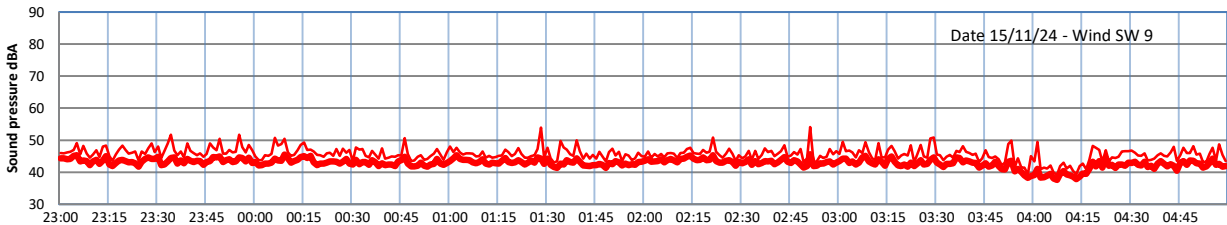

GRANGE ESTATE - NIGHTTIME LEVELS - WEEK NUMBER 46

Time
Lazenby Laz max Site Site max