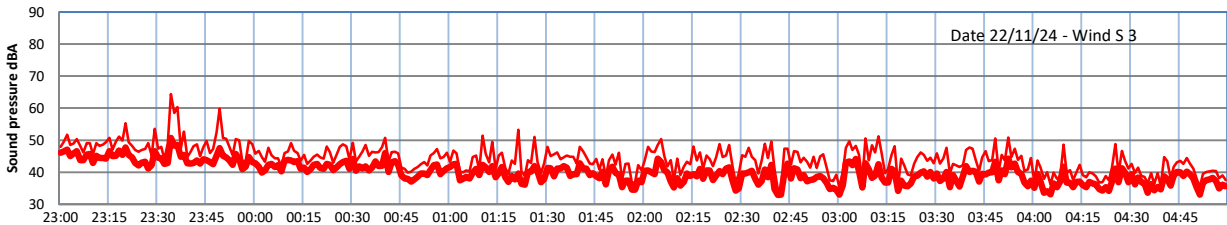

GRANGE ESTATE - NIGHTTIME LEVELS - WEEK NUMBER 47

Time  
Lazenby Laz max Site Site max