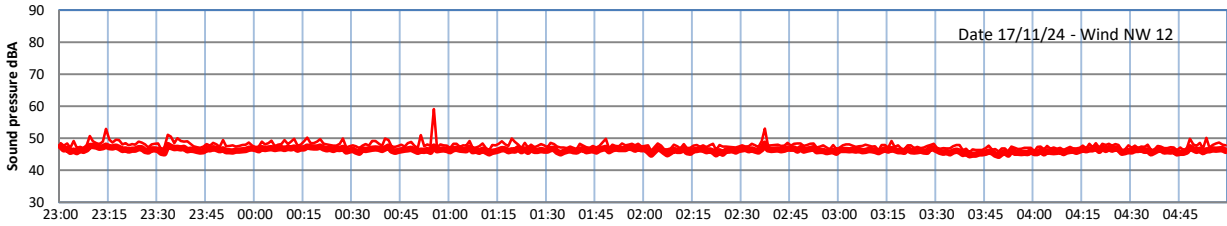

GRANGE ESTATE - NIGHTTIME LEVELS - WEEK NUMBER 47

Time  
Lazenby Laz max Site Site max