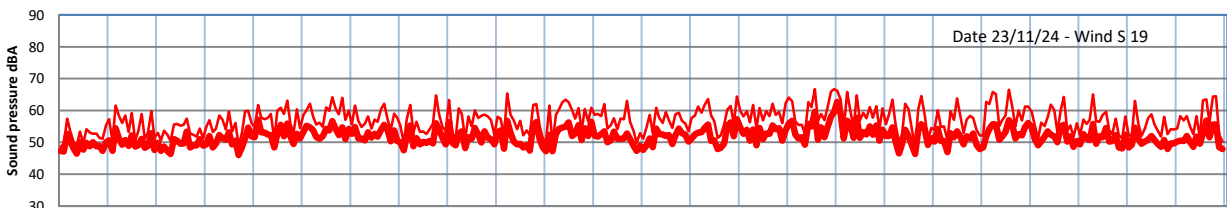

GRANGE ESTATE - NIGHTTIME LEVELS - WEEK NUMBER 47

Time  
Lazenby Laz max Site Site max