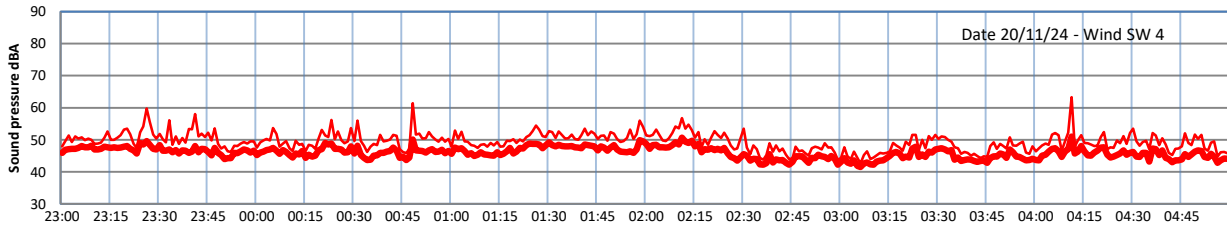

GRANGE ESTATE - NIGHTTIME LEVELS - WEEK NUMBER 47

Time  
Lazenby Laz max Site Site max