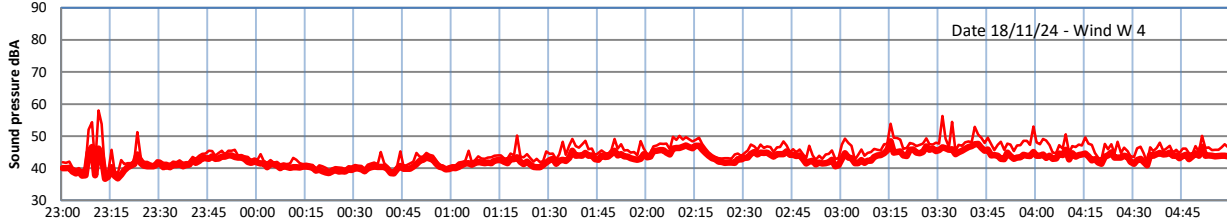

GRANGE ESTATE - NIGHTTIME LEVELS - WEEK NUMBER 47

Time  
Lazenby Laz max Site Site max