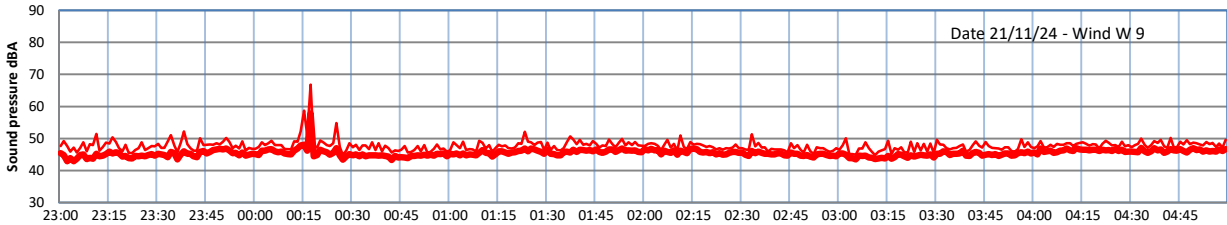

GRANGE ESTATE - NIGHTTIME LEVELS - WEEK NUMBER 47

Time  
Lazenby Laz max Site Site max