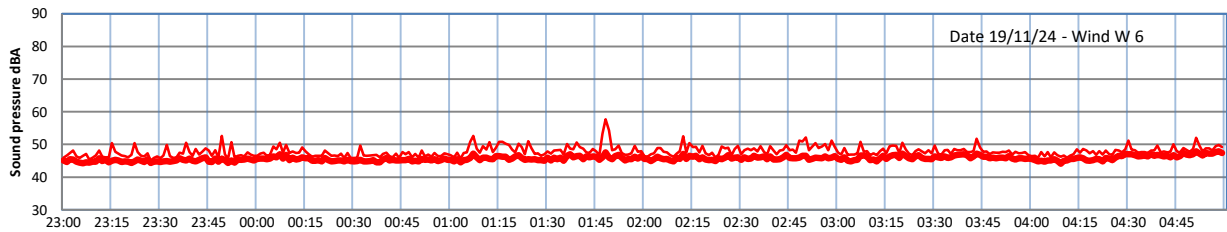

GRANGE ESTATE - NIGHTTIME LEVELS - WEEK NUMBER 47

Time  
Lazenby Laz max Site Site max