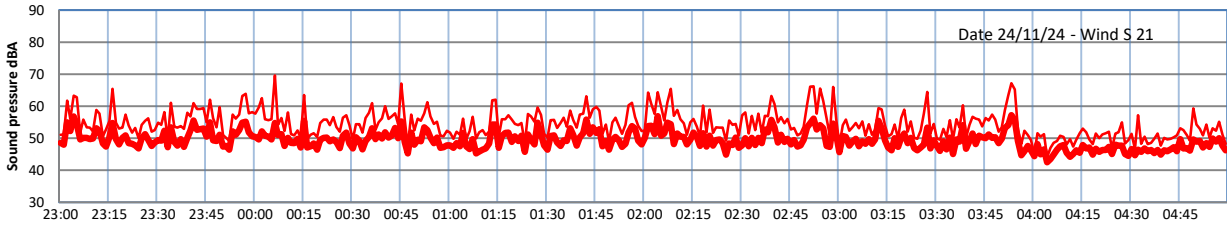

GRANGE ESTATE - NIGHTTIME LEVELS - WEEK NUMBER 48

Time
Lazenby Laz max Site Site max