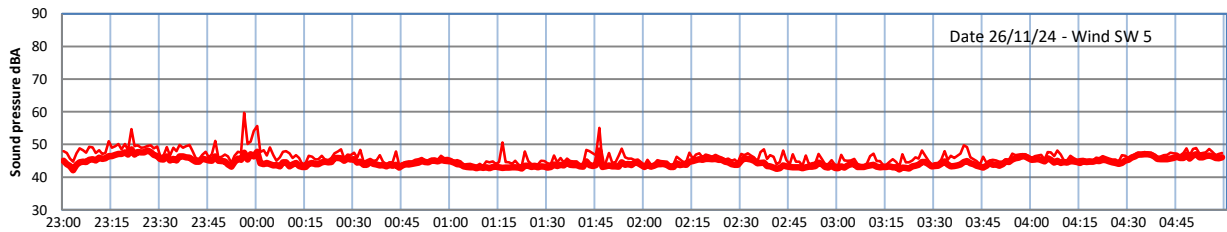

GRANGE ESTATE - NIGHTTIME LEVELS - WEEK NUMBER 48

Time
Lazenby Laz max Site Site max