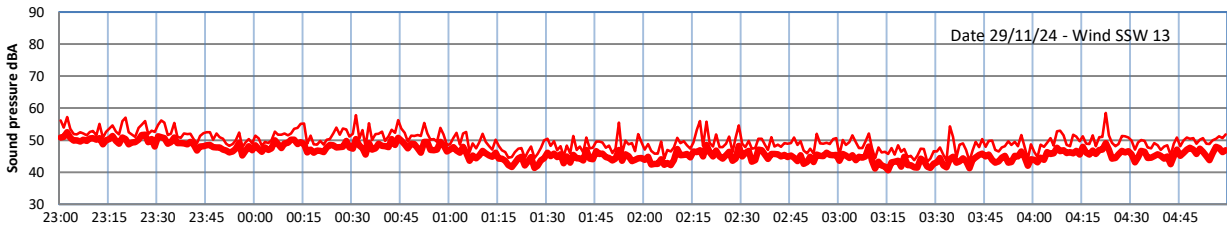

GRANGE ESTATE - NIGHTTIME LEVELS - WEEK NUMBER 48

Time
Lazenby Laz max Site Site max