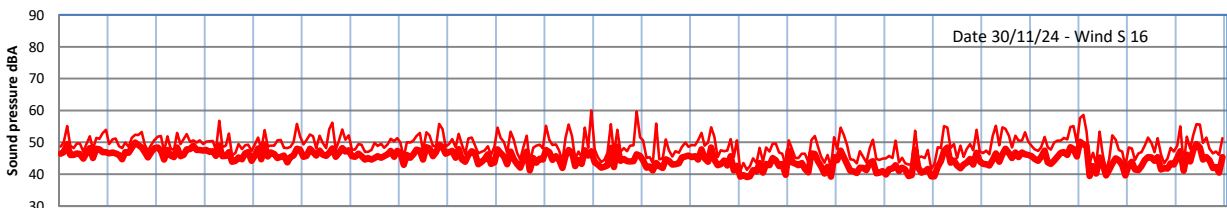

GRANGE ESTATE - NIGHTTIME LEVELS - WEEK NUMBER 48

Time
Lazenby Laz max Site Site max