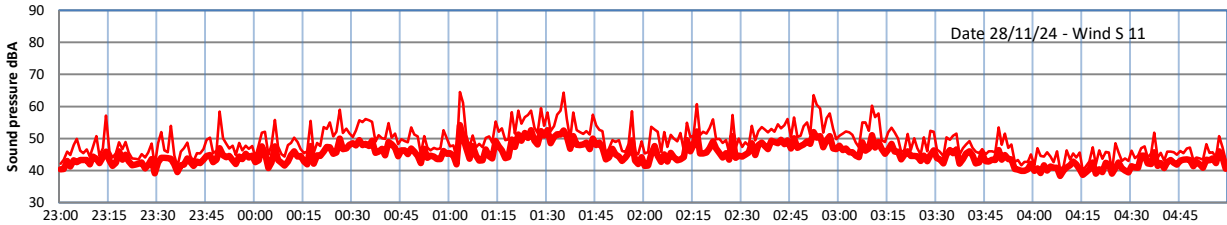

GRANGE ESTATE - NIGHTTIME LEVELS - WEEK NUMBER 48

Time
Lazenby Laz max Site Site max