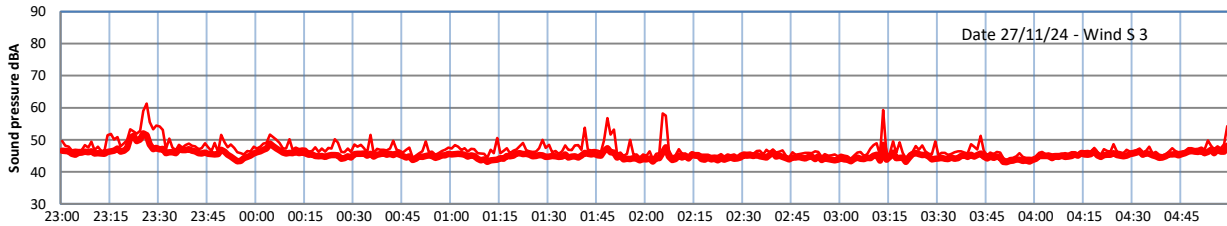

GRANGE ESTATE - NIGHTTIME LEVELS - WEEK NUMBER 48

Time
Lazenby Laz max Site Site max