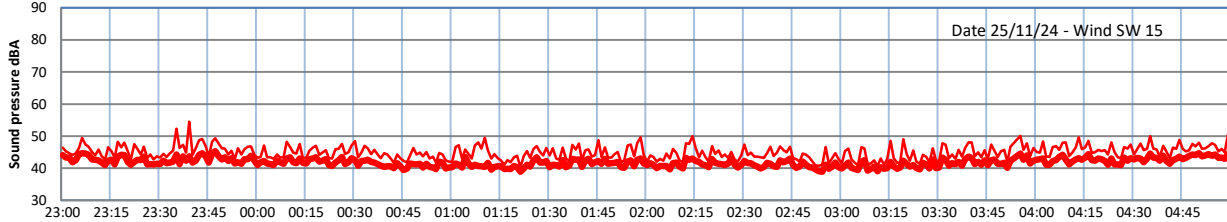

GRANGE ESTATE - NIGHTTIME LEVELS - WEEK NUMBER 48

Time
Lazenby Laz max Site Site max