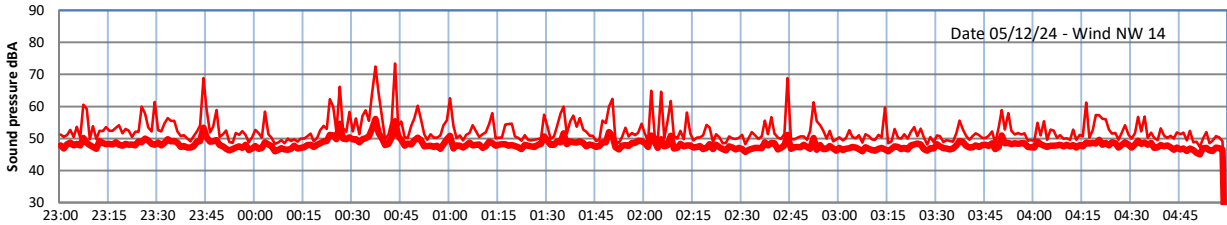

GRANGE ESTATE - NIGHTTIME LEVELS - WEEK NUMBER 49

Time
Lazenby Laz max Site Site max