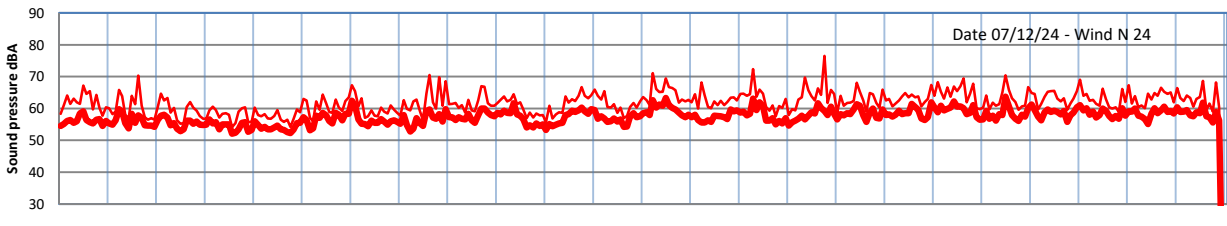

GRANGE ESTATE - NIGHTTIME LEVELS - WEEK NUMBER 49

Time
Lazenby Laz max Site Site max