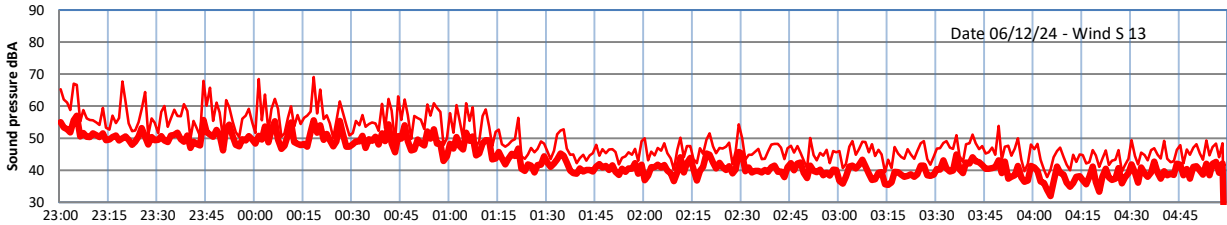

GRANGE ESTATE - NIGHTTIME LEVELS - WEEK NUMBER 49

Time
Lazenby Laz max Site Site max