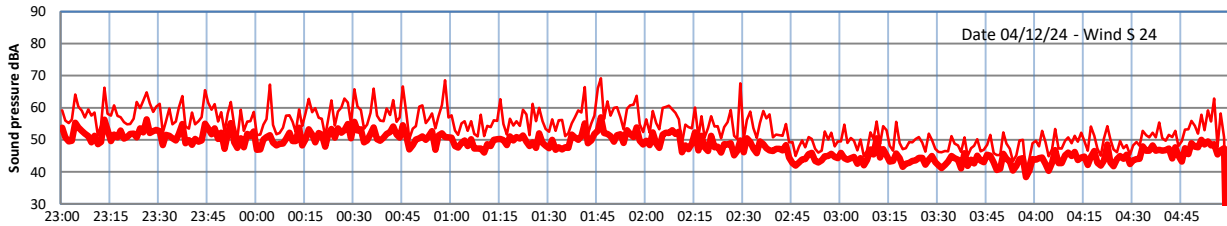

GRANGE ESTATE - NIGHTTIME LEVELS - WEEK NUMBER 49

Time
Lazenby Laz max Site Site max