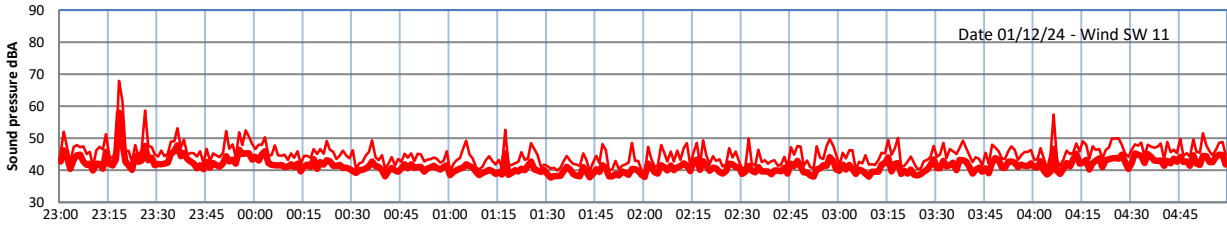

GRANGE ESTATE - NIGHTTIME LEVELS - WEEK NUMBER 49

Time
Lazenby Laz max Site Site max