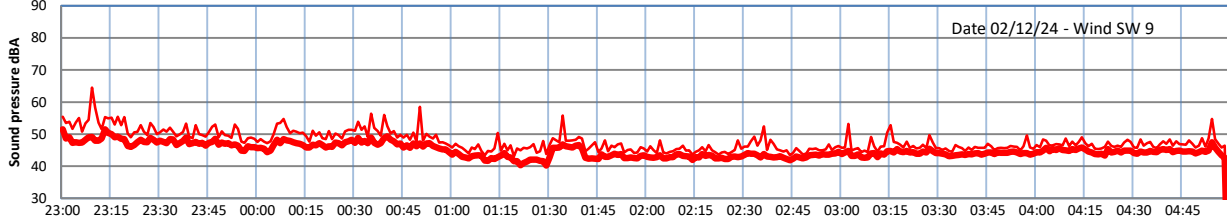

GRANGE ESTATE - NIGHTTIME LEVELS - WEEK NUMBER 49

Time
Lazenby Laz max Site Site max