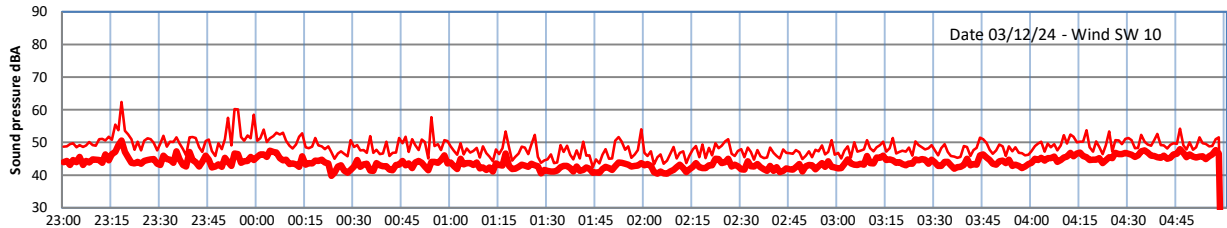

GRANGE ESTATE - NIGHTTIME LEVELS - WEEK NUMBER 49

Time
Lazenby Laz max Site Site max