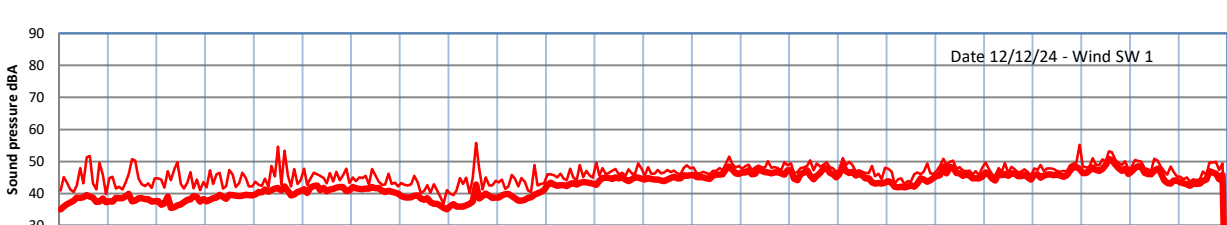

GRANGE ESTATE - NIGHTTIME LEVELS - WEEK NUMBER 50

Time
Lazenby Laz max Site Site max