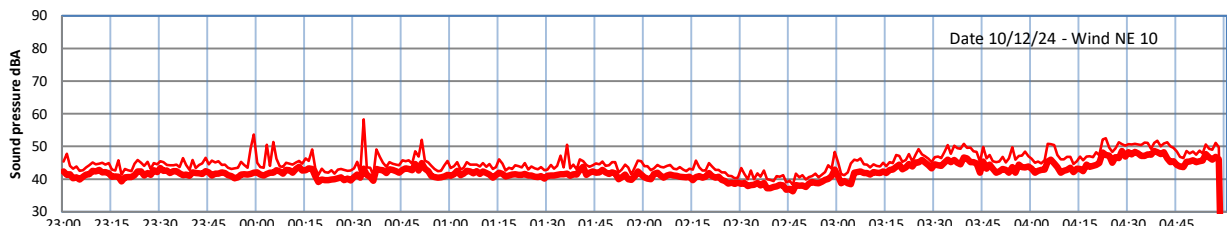

GRANGE ESTATE - NIGHTTIME LEVELS - WEEK NUMBER 50

Time
Lazenby Laz max Site Site max