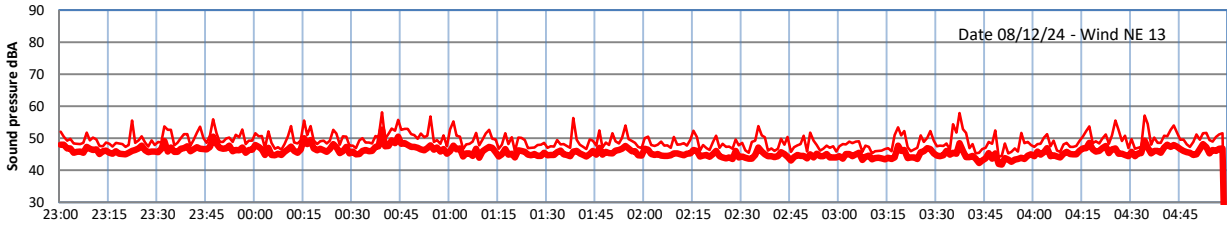

GRANGE ESTATE - NIGHTTIME LEVELS - WEEK NUMBER 50

Time
Lazenby Laz max Site Site max