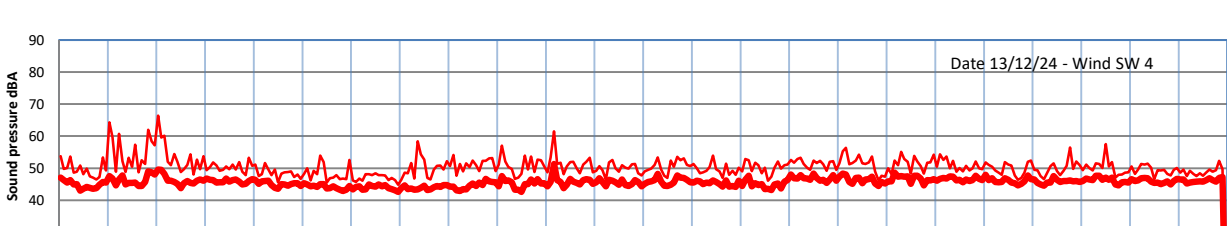

GRANGE ESTATE - NIGHTTIME LEVELS - WEEK NUMBER 50

Time
Lazenby Laz max Site Site max