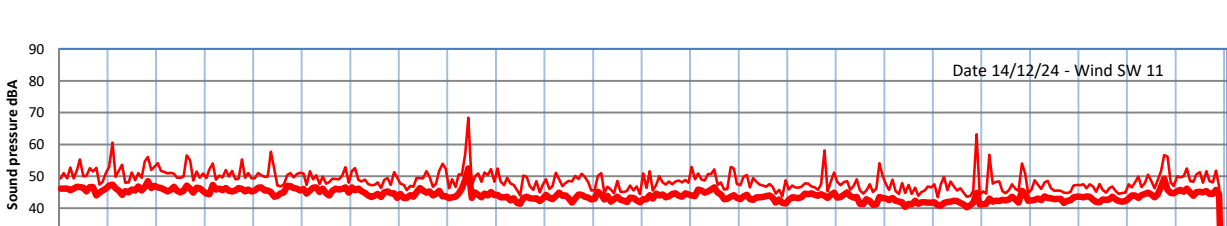

GRANGE ESTATE - NIGHTTIME LEVELS - WEEK NUMBER 50

Time
Lazenby Laz max Site Site max