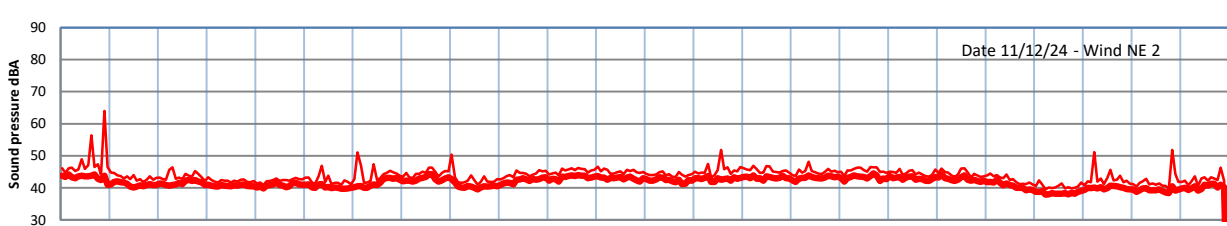

GRANGE ESTATE - NIGHTTIME LEVELS - WEEK NUMBER 50

Time
Lazenby Laz max Site Site max