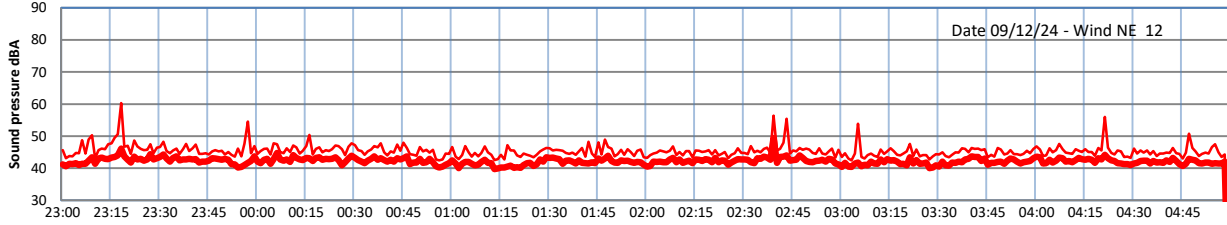

GRANGE ESTATE - NIGHTTIME LEVELS - WEEK NUMBER 50

Time
Lazenby Laz max Site Site max