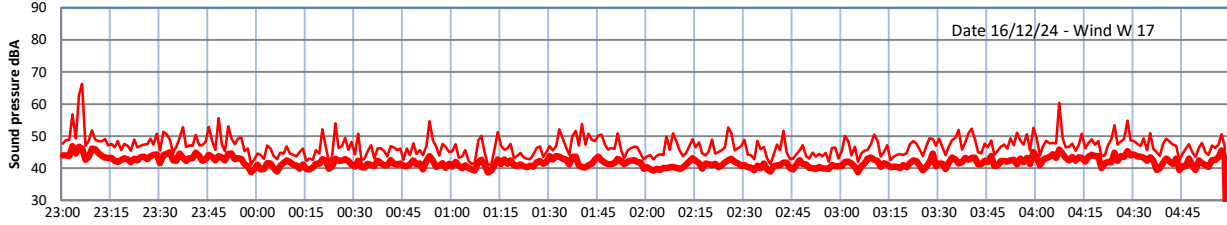

GRANGE ESTATE - NIGHTTIME LEVELS - WEEK NUMBER 51

Time
Lazenby Laz max Site Site max