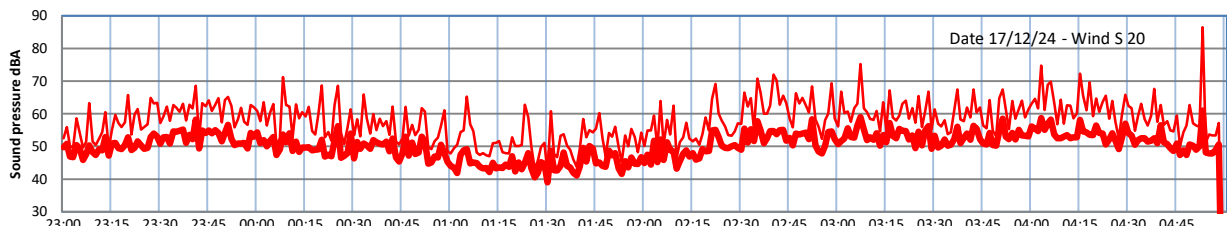

GRANGE ESTATE - NIGHTTIME LEVELS - WEEK NUMBER 51

Time
Lazenby Laz max Site Site max