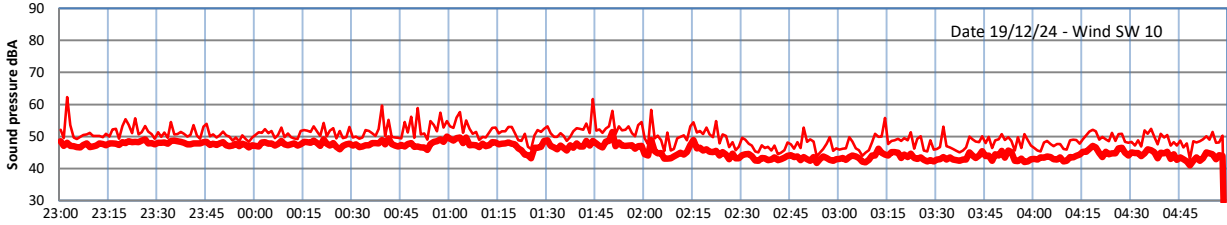

GRANGE ESTATE - NIGHTTIME LEVELS - WEEK NUMBER 51

Time
Lazenby Laz max Site Site max