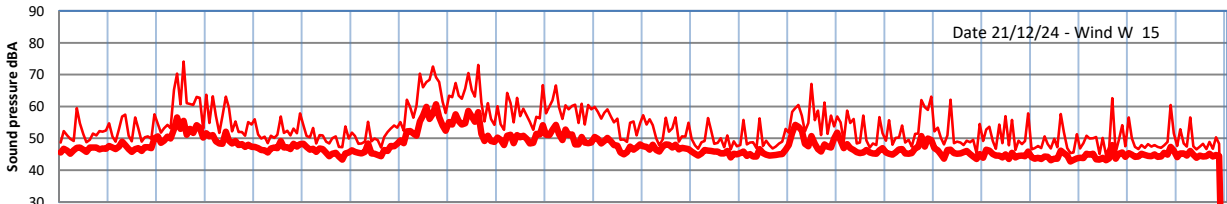

GRANGE ESTATE - NIGHTTIME LEVELS - WEEK NUMBER 51

Time
Lazenby Laz max Site Site max