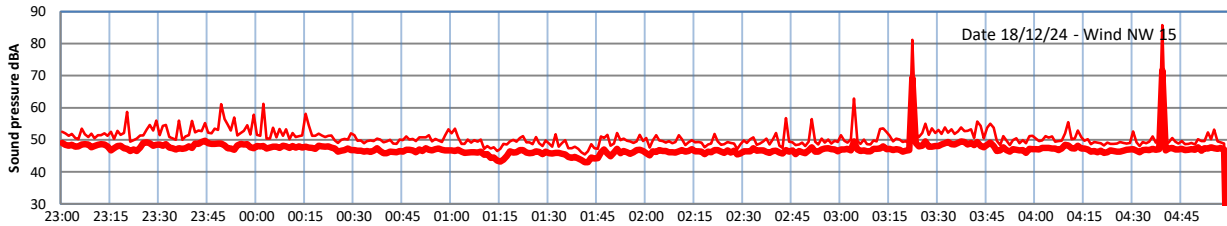

GRANGE ESTATE - NIGHTTIME LEVELS - WEEK NUMBER 51

Time
Lazenby Laz max Site Site max