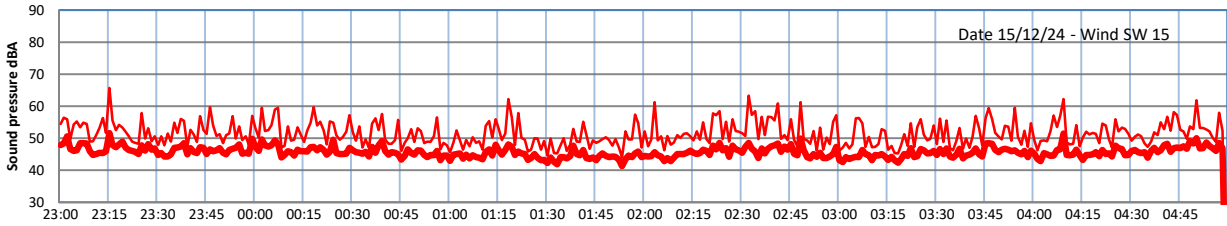

GRANGE ESTATE - NIGHTTIME LEVELS - WEEK NUMBER 51

Time
Lazenby Laz max Site Site max