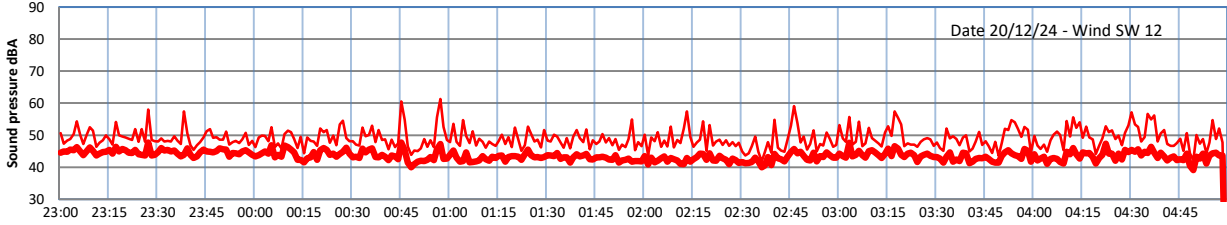

GRANGE ESTATE - NIGHTTIME LEVELS - WEEK NUMBER 51

Time
Lazenby Laz max Site Site max