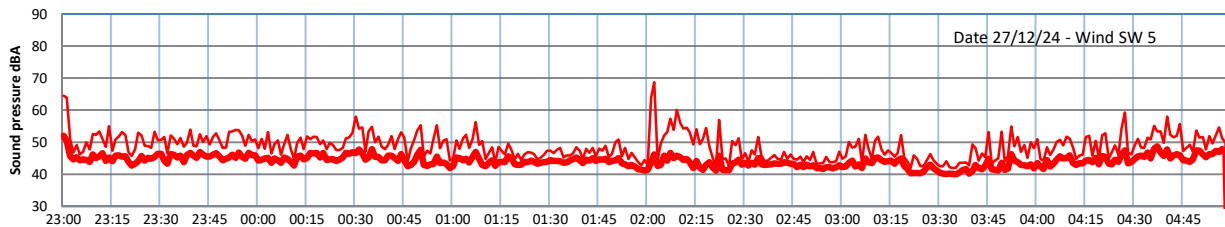

GRANGE ESTATE - NIGHTTIME LEVELS - WEEK NUMBER 52

Time

— Lazenby — Laz max — Site — Site max