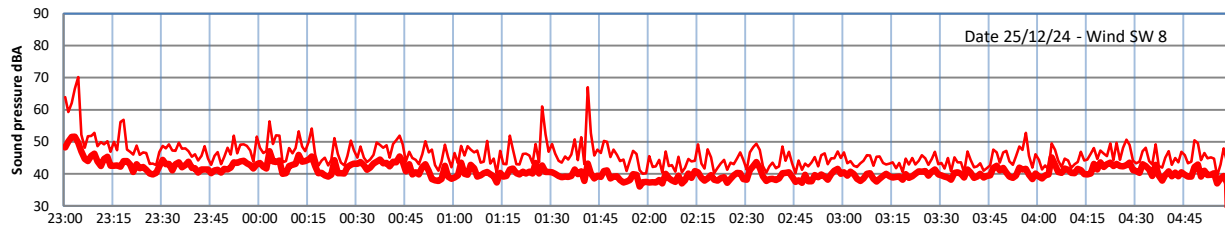

GRANGE ESTATE - NIGHTTIME LEVELS - WEEK NUMBER 52

Time

— Lazenby — Laz max — Site — Site max