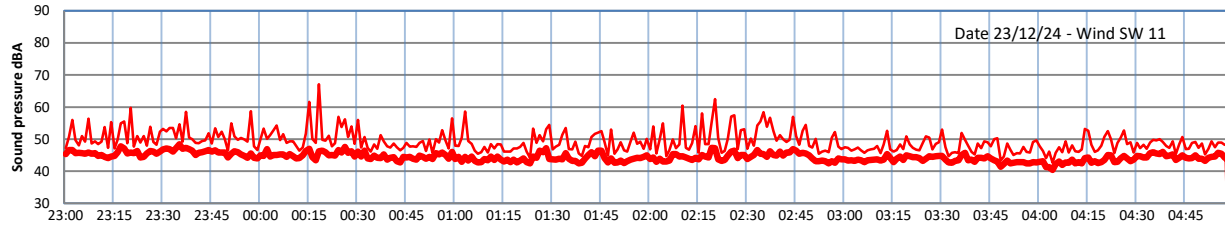

GRANGE ESTATE - NIGHTTIME LEVELS - WEEK NUMBER 52

Time

— Lazenby — Laz max — Site — Site max