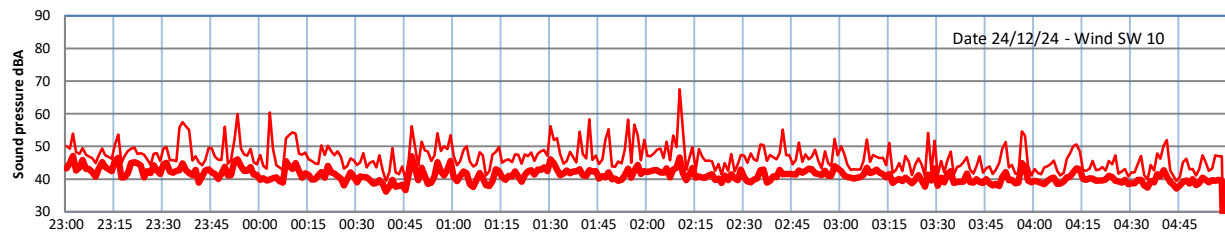

GRANGE ESTATE - NIGHTTIME LEVELS - WEEK NUMBER 52

Time

— Lazenby — Laz max — Site — Site max