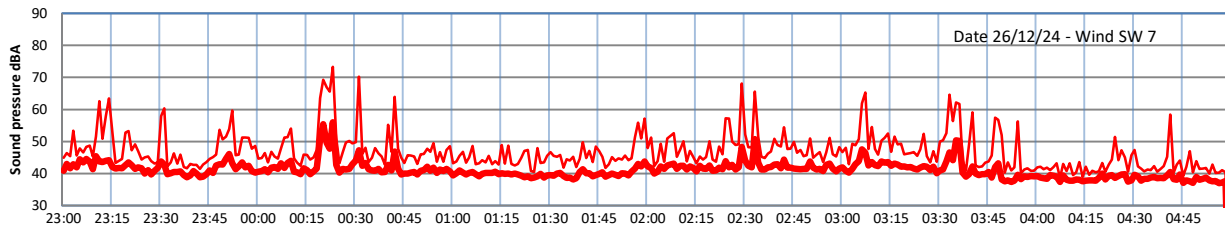

GRANGE ESTATE - NIGHTTIME LEVELS - WEEK NUMBER 52

Time

— Lazenby — Laz max — Site — Site max