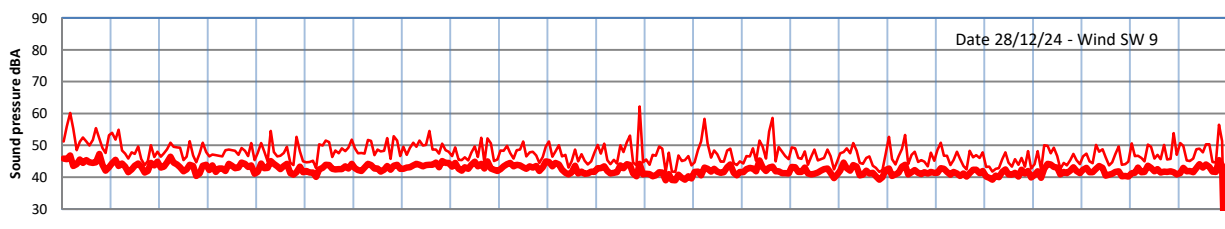

GRANGE ESTATE - NIGHTTIME LEVELS - WEEK NUMBER 52

Time

— Lazenby — Laz max — Site — Site max