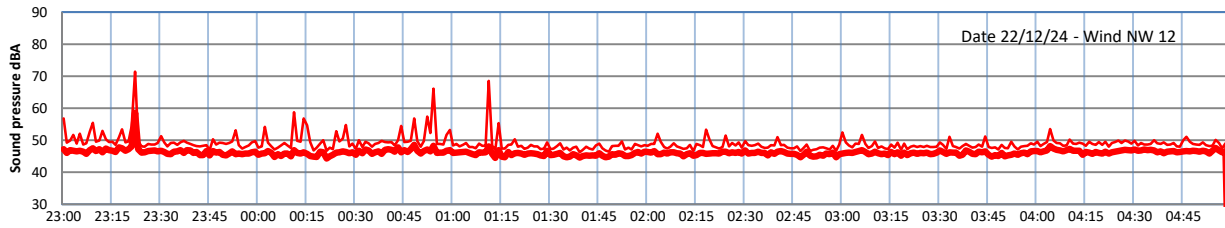

GRANGE ESTATE - NIGHTTIME LEVELS - WEEK NUMBER 52

Time

— Lazenby — Laz max — Site — Site max