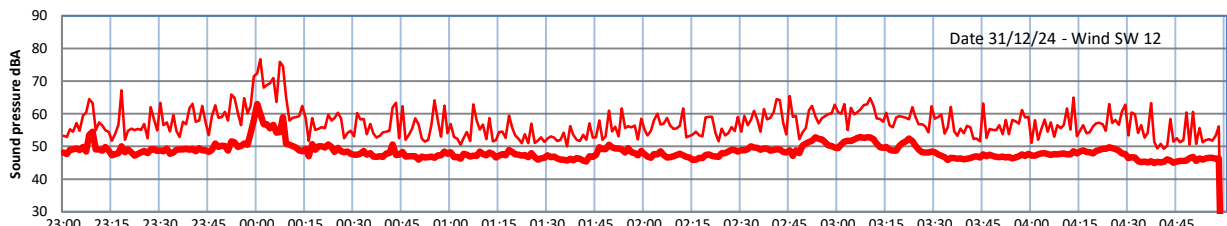

GRANGE ESTATE - NIGHTTIME LEVELS - WEEK NUMBER 1

Time
Lazenby Laz max Site Site max