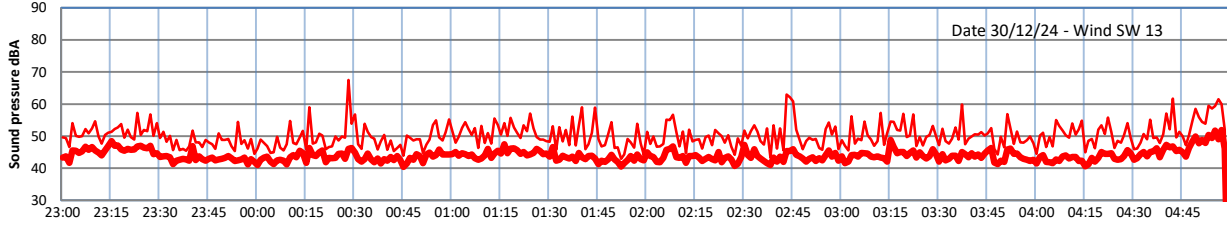

GRANGE ESTATE - NIGHTTIME LEVELS - WEEK NUMBER 1

Time
Lazenby Laz max Site Site max