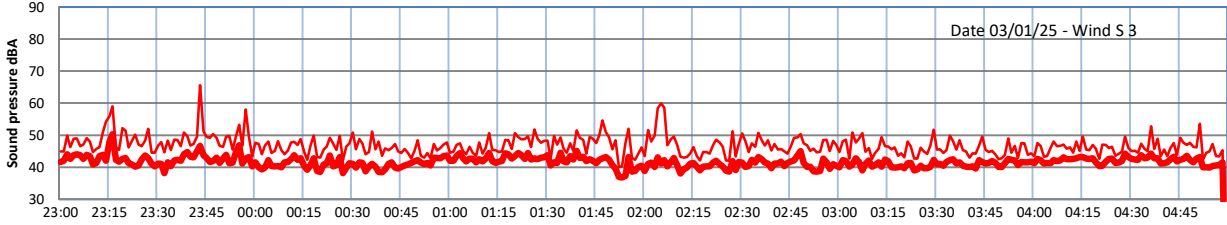

GRANGE ESTATE - NIGHTTIME LEVELS - WEEK NUMBER 1

Time
Lazenby Laz max Site Site max