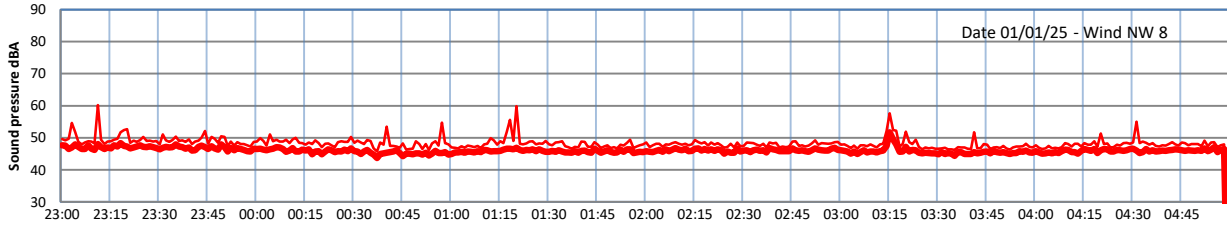

GRANGE ESTATE - NIGHTTIME LEVELS - WEEK NUMBER 1

Time
Lazenby Laz max Site Site max