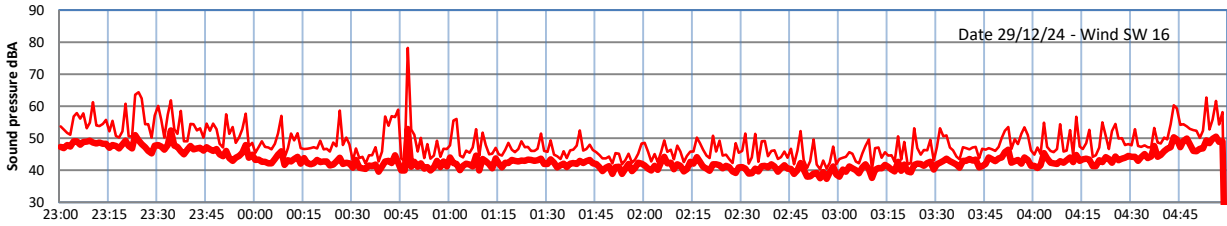

GRANGE ESTATE - NIGHTTIME LEVELS - WEEK NUMBER 1

Time
Lazenby Laz max Site Site max