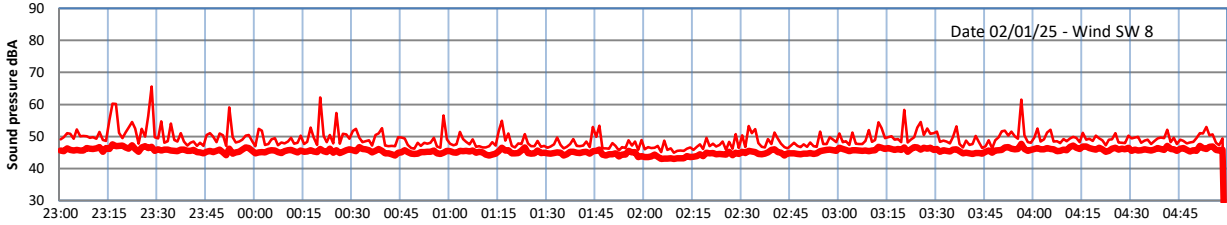

GRANGE ESTATE - NIGHTTIME LEVELS - WEEK NUMBER 1

Time
Lazenby Laz max Site Site max