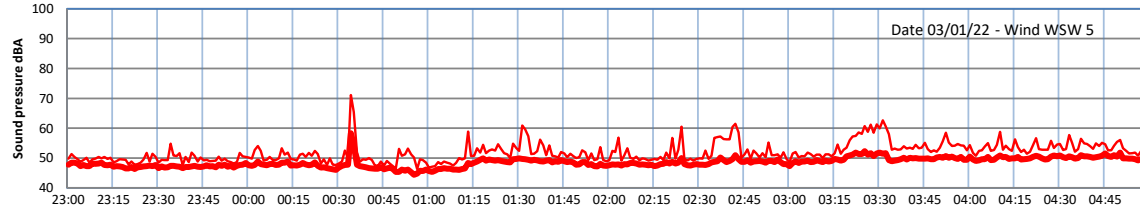

WILTON - SOUTH GATEHOUSE NIGHTTIME LEVELS - WEEK NUMBER 1

Time
— Lazenby — Laz max — Site — Site max