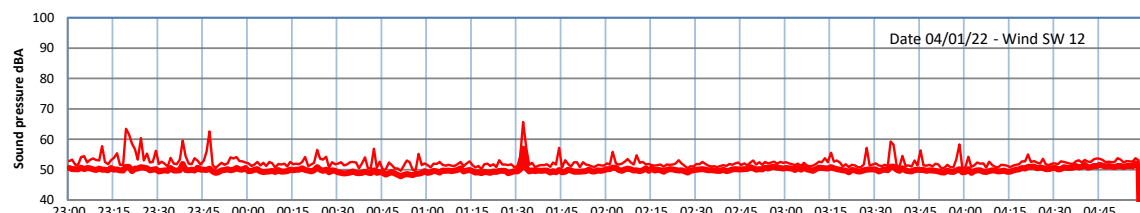

WILTON - SOUTH GATEHOUSE NIGHTTIME LEVELS - WEEK NUMBER 1

Time
— Lazenby — Laz max — Site — Site max