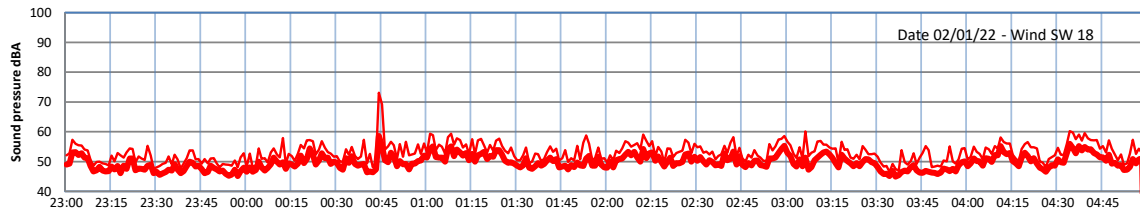

WILTON - SOUTH GATEHOUSE NIGHTTIME LEVELS - WEEK NUMBER 1

Time
— Lazenby — Laz max — Site — Site max