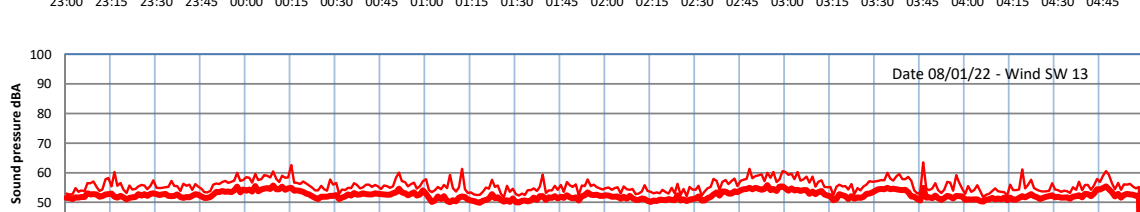

WILTON - SOUTH GATEHOUSE NIGHTTIME LEVELS - WEEK NUMBER 1

Time
— Lazenby — Laz max — Site — Site max