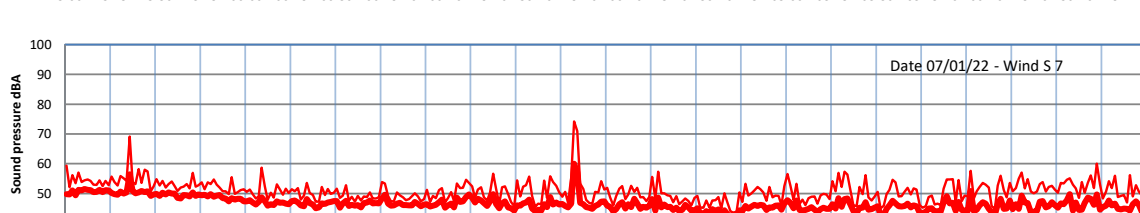

WILTON - SOUTH GATEHOUSE NIGHTTIME LEVELS - WEEK NUMBER 1

Time
— Lazenby — Laz max — Site — Site max