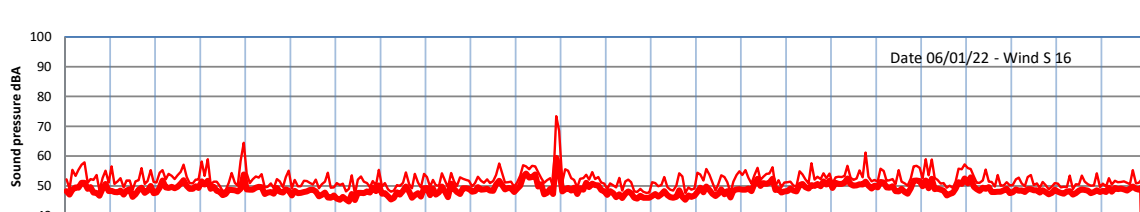

WILTON - SOUTH GATEHOUSE NIGHTTIME LEVELS - WEEK NUMBER 1

Time
— Lazenby — Laz max — Site — Site max