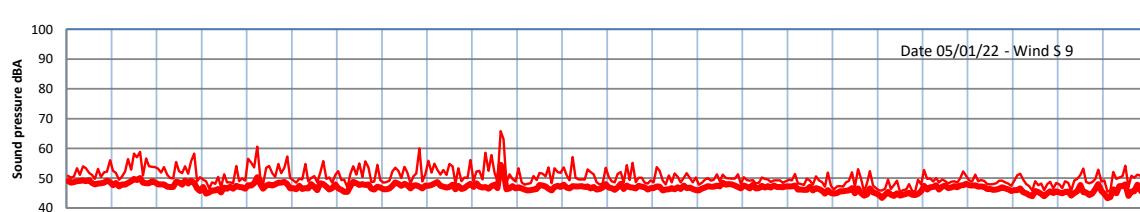

WILTON - SOUTH GATEHOUSE NIGHTTIME LEVELS - WEEK NUMBER 1

Time
— Lazenby — Laz max — Site — Site max