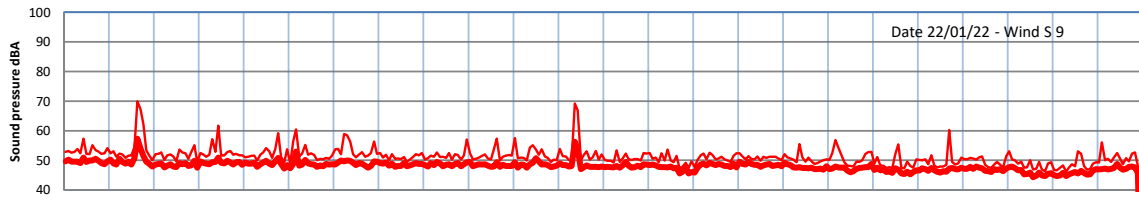

WILTON - SOUTH GATEHOUSE NIGHTTIME LEVELS - WEEK NUMBER 3

Time  
— Lazenby — Laz max — Site — Site max