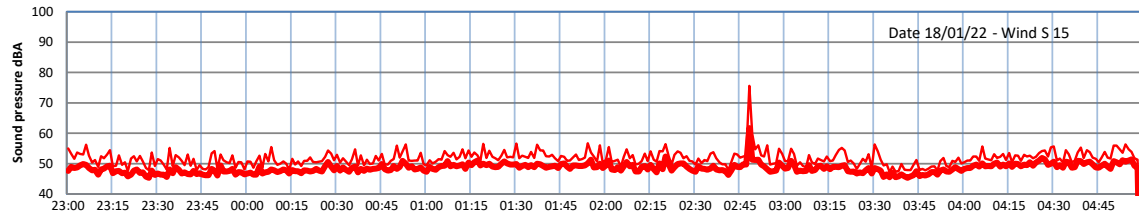

WILTON - SOUTH GATEHOUSE NIGHTTIME LEVELS - WEEK NUMBER 3

Time  
— Lazenby — Laz max — Site — Site max