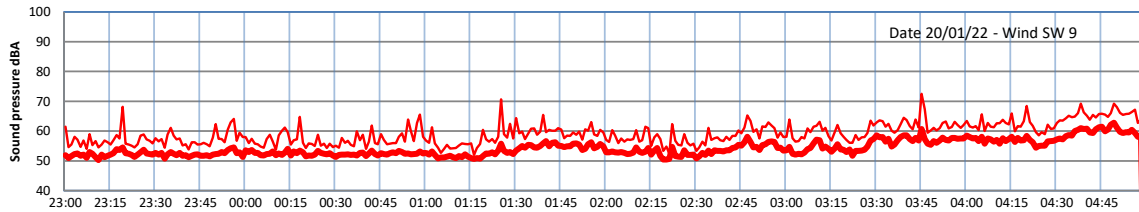

WILTON - SOUTH GATEHOUSE NIGHTTIME LEVELS - WEEK NUMBER 3

Time  
— Lazenby — Laz max — Site — Site max