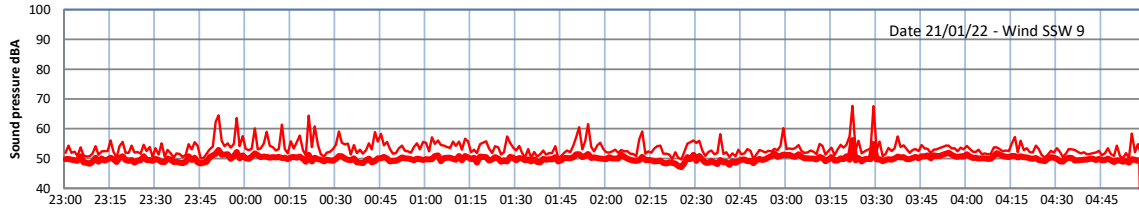

WILTON - SOUTH GATEHOUSE NIGHTTIME LEVELS - WEEK NUMBER 3

Time  
— Lazenby — Laz max — Site — Site max