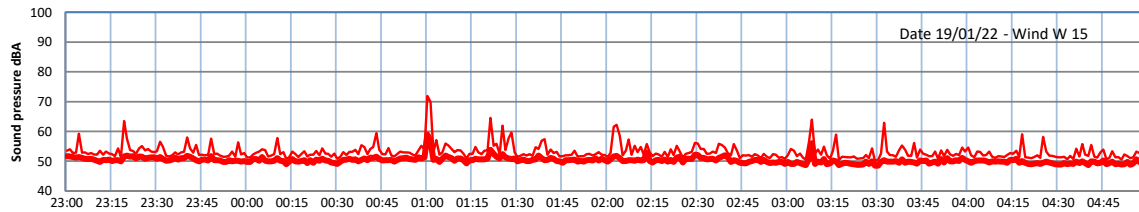

WILTON - SOUTH GATEHOUSE NIGHTTIME LEVELS - WEEK NUMBER 3

Time  
— Lazenby — Laz max — Site — Site max