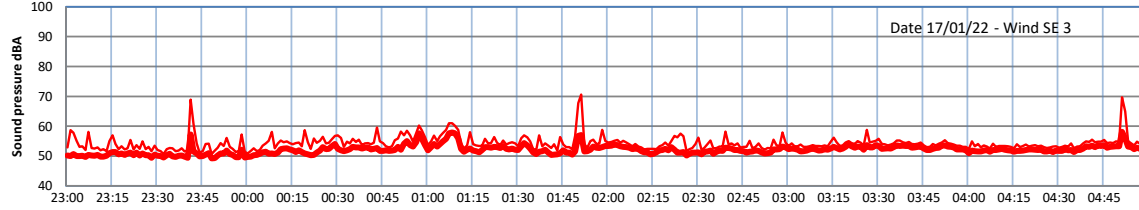

WILTON - SOUTH GATEHOUSE NIGHTTIME LEVELS - WEEK NUMBER 3

Time  
— Lazenby — Laz max — Site — Site max