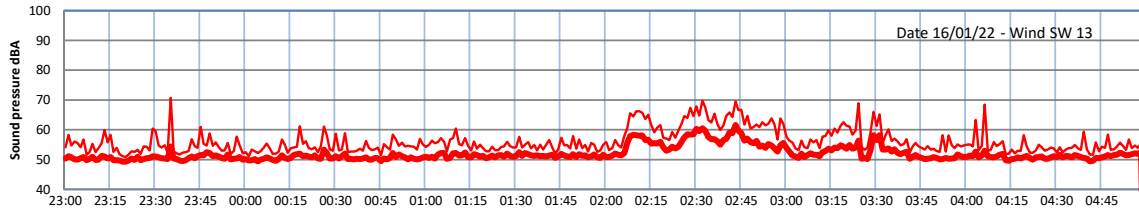

WILTON - SOUTH GATEHOUSE NIGHTTIME LEVELS - WEEK NUMBER 3

Time  
— Lazenby — Laz max — Site — Site max