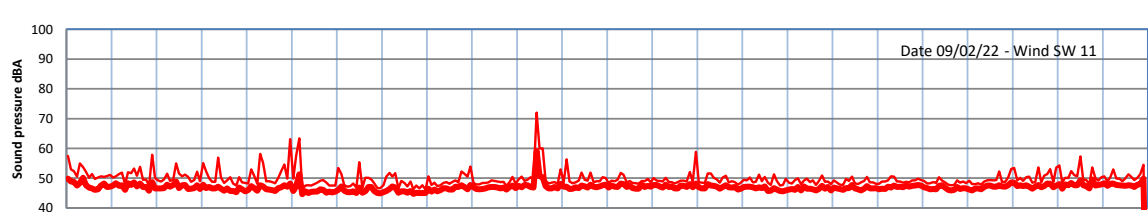

WILTON - SOUTH GATEHOUSE NIGHTTIME LEVELS - WEEK NUMBER 6

Time
Lazenby Laz max Site Site max