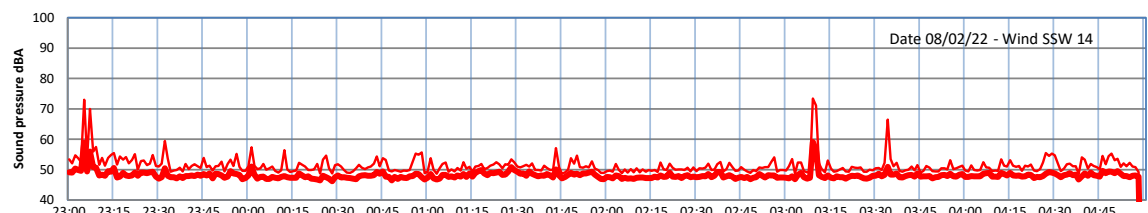

WILTON - SOUTH GATEHOUSE NIGHTTIME LEVELS - WEEK NUMBER 6

Time
Lazenby Laz max Site Site max