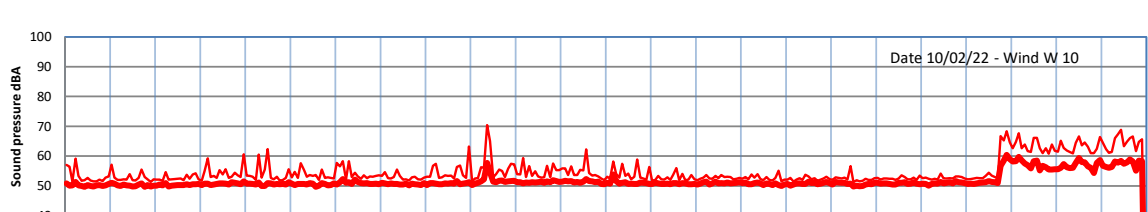

WILTON - SOUTH GATEHOUSE NIGHTTIME LEVELS - WEEK NUMBER 6

Time
Lazenby Laz max Site Site max