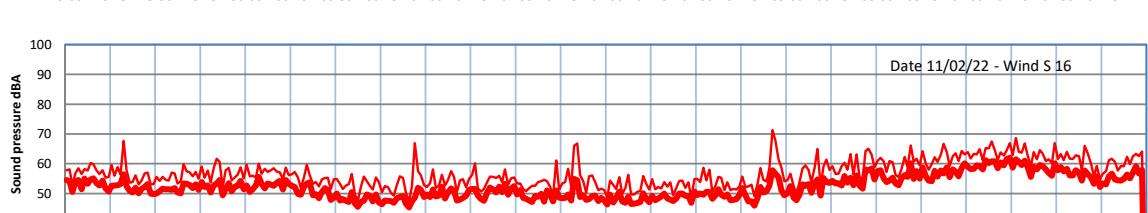

WILTON - SOUTH GATEHOUSE NIGHTTIME LEVELS - WEEK NUMBER 6

Time
Lazenby Laz max Site Site max