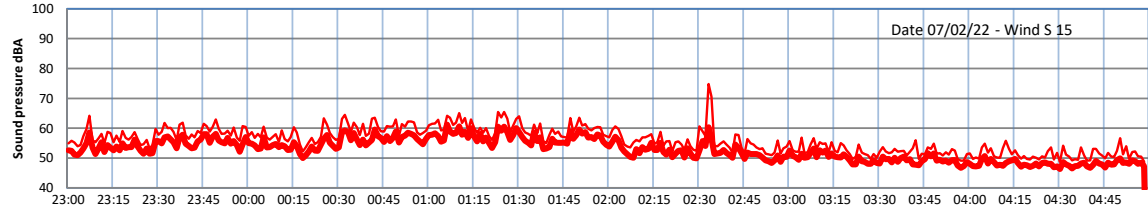

WILTON - SOUTH GATEHOUSE NIGHTTIME LEVELS - WEEK NUMBER 6

Time
Lazenby Laz max Site Site max