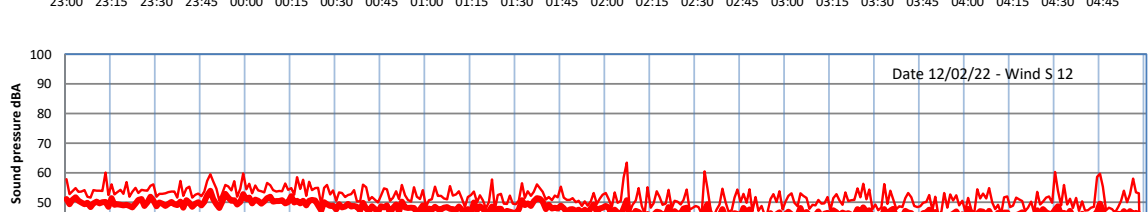

WILTON - SOUTH GATEHOUSE NIGHTTIME LEVELS - WEEK NUMBER 6

Time
Lazenby Laz max Site Site max