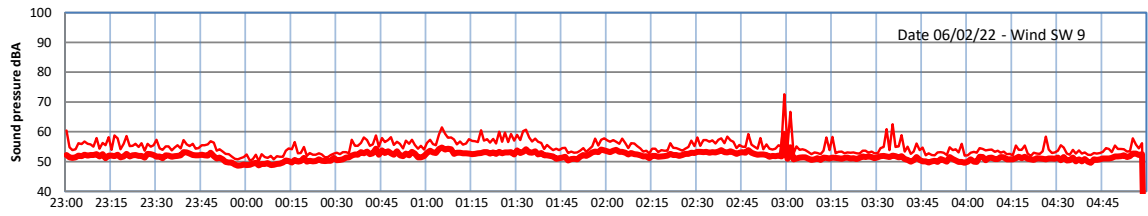

WILTON - SOUTH GATEHOUSE NIGHTTIME LEVELS - WEEK NUMBER 6

Time
Lazenby Laz max Site Site max