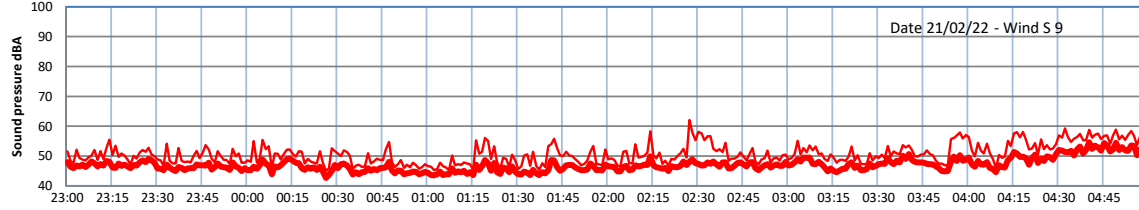

WILTON - SOUTH GATEHOUSE NIGHTTIME LEVELS - WEEK NUMBER 8

Time  
— Lazenby — Laz max — Site — Site max