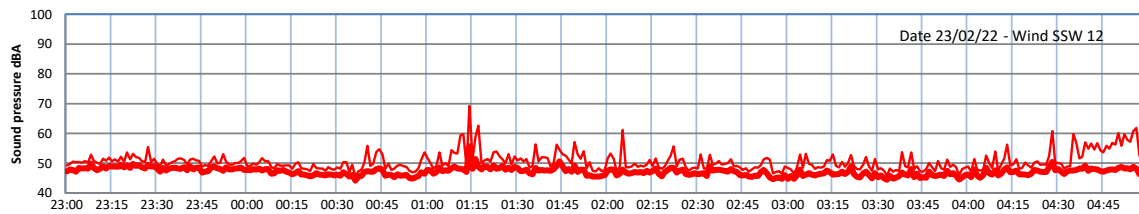

WILTON - SOUTH GATEHOUSE NIGHTTIME LEVELS - WEEK NUMBER 8

Time  
— Lazenby — Laz max — Site — Site max