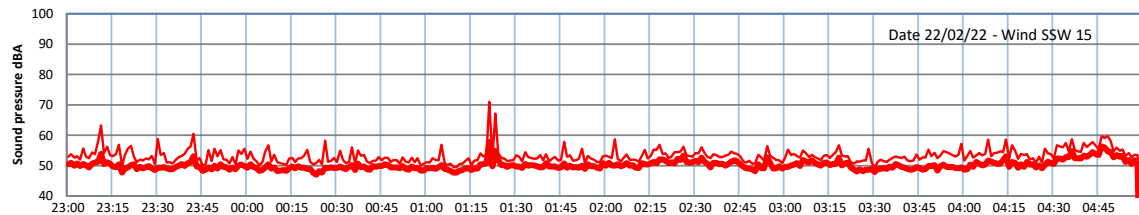

WILTON - SOUTH GATEHOUSE NIGHTTIME LEVELS - WEEK NUMBER 8

Time  
— Lazenby — Laz max — Site — Site max