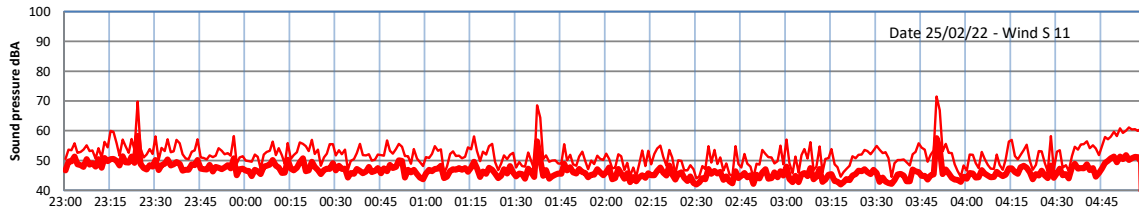

WILTON - SOUTH GATEHOUSE NIGHTTIME LEVELS - WEEK NUMBER 8

Time  
— Lazenby — Laz max — Site — Site max