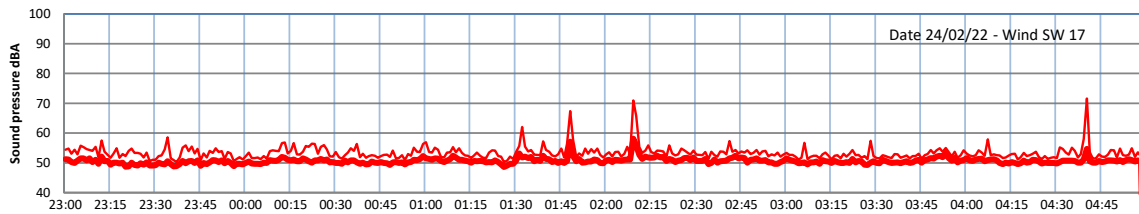

WILTON - SOUTH GATEHOUSE NIGHTTIME LEVELS - WEEK NUMBER 8

Time  
— Lazenby — Laz max — Site — Site max