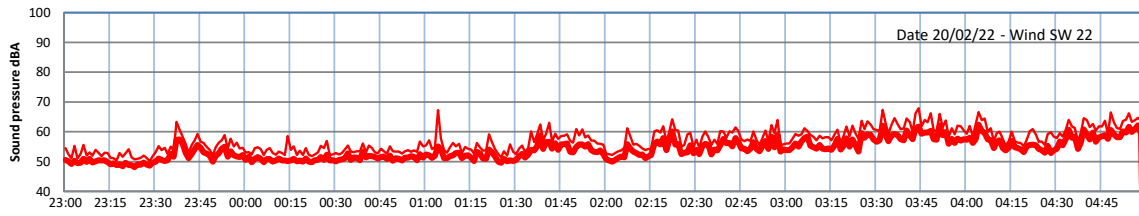

WILTON - SOUTH GATEHOUSE NIGHTTIME LEVELS - WEEK NUMBER 8

Time  
— Lazenby — Laz max — Site — Site max