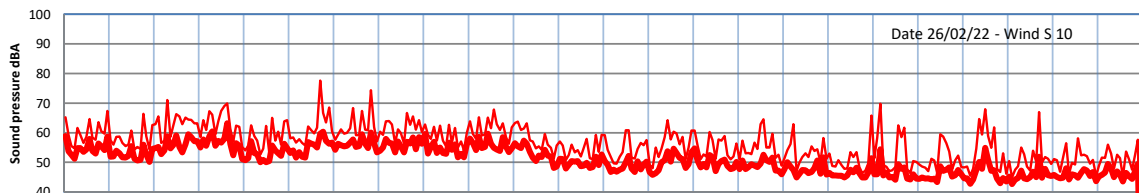

WILTON - SOUTH GATEHOUSE NIGHTTIME LEVELS - WEEK NUMBER 8

Time  
— Lazenby — Laz max — Site — Site max