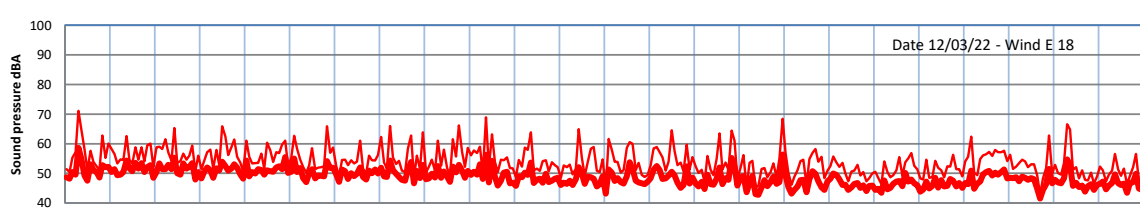

WILTON - SOUTH GATEHOUSE NIGHTTIME LEVELS - WEEK NUMBER 10

Time  
 — Lazenby — Laz max — Site — Site max