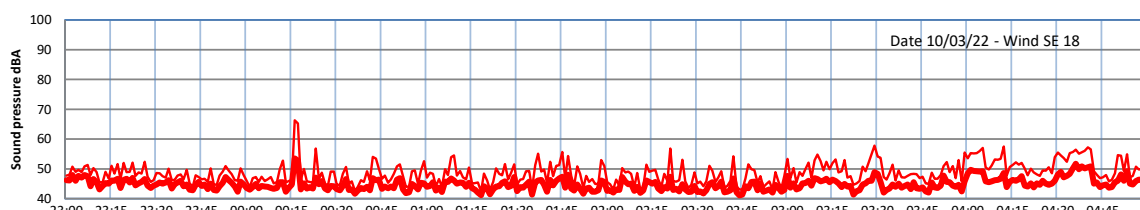

WILTON - SOUTH GATEHOUSE NIGHTTIME LEVELS - WEEK NUMBER 10

Time  
 — Lazenby — Laz max — Site — Site max