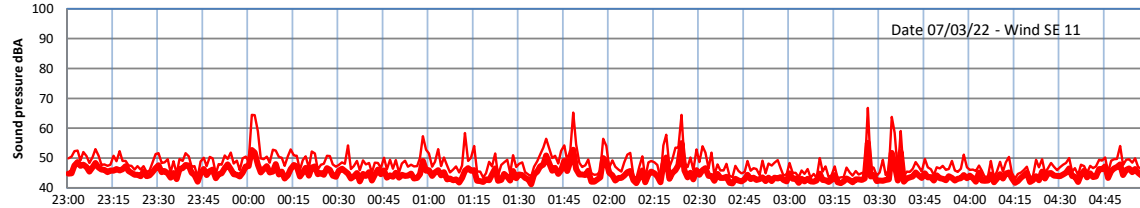

WILTON - SOUTH GATEHOUSE NIGHTTIME LEVELS - WEEK NUMBER 10

Time  
 — Lazenby — Laz max — Site — Site max