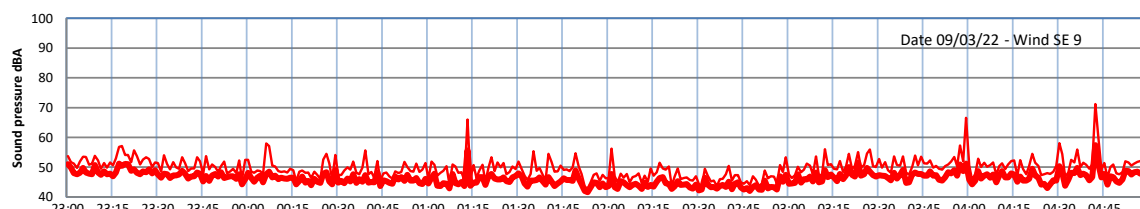

WILTON - SOUTH GATEHOUSE NIGHTTIME LEVELS - WEEK NUMBER 10

Time  
 — Lazenby — Laz max — Site — Site max