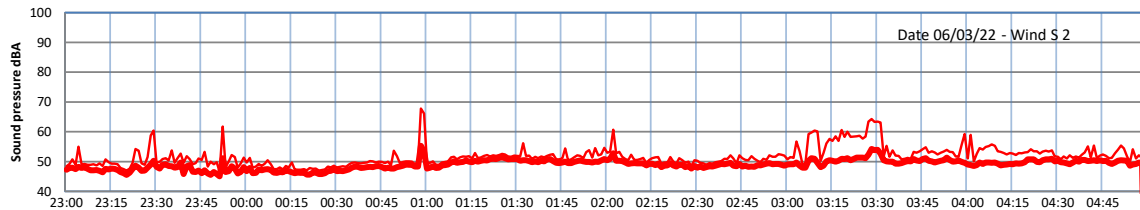

WILTON - SOUTH GATEHOUSE NIGHTTIME LEVELS - WEEK NUMBER 10

Time  
 — Lazenby — Laz max — Site — Site max