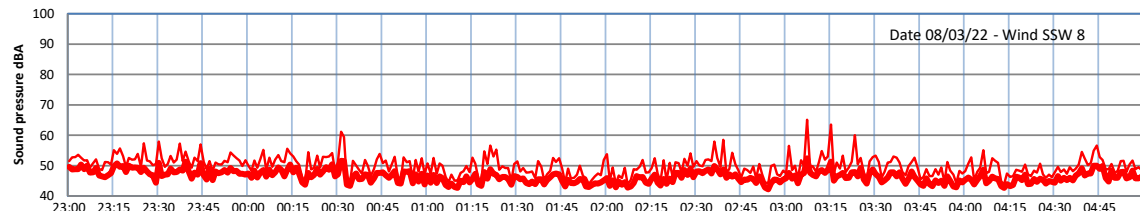

WILTON - SOUTH GATEHOUSE NIGHTTIME LEVELS - WEEK NUMBER 10

Time  
 — Lazenby — Laz max — Site — Site max