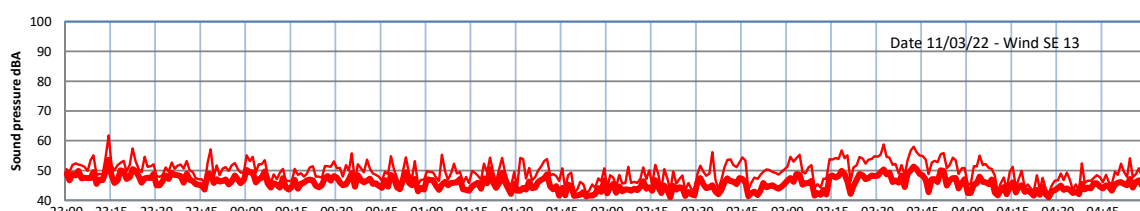

WILTON - SOUTH GATEHOUSE NIGHTTIME LEVELS - WEEK NUMBER 10

Time  
 — Lazenby — Laz max — Site — Site max