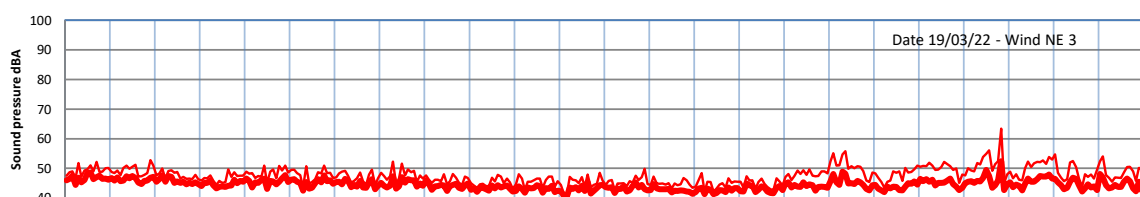

WILTON - SOUTH GATEHOUSE NIGHTTIME LEVELS - WEEK NUMBER 11

Time
— Lazenby — Laz max — Site — Site max