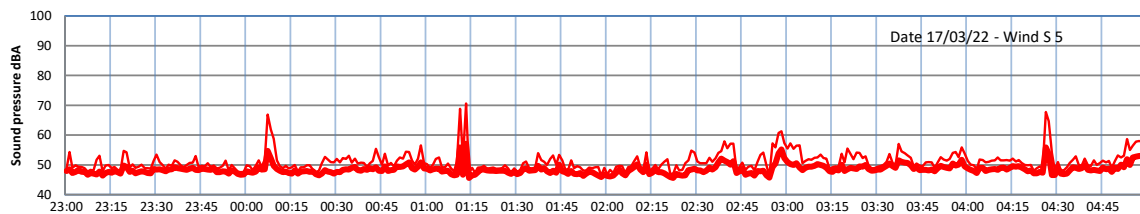

WILTON - SOUTH GATEHOUSE NIGHTTIME LEVELS - WEEK NUMBER 11

Time
— Lazenby — Laz max — Site — Site max