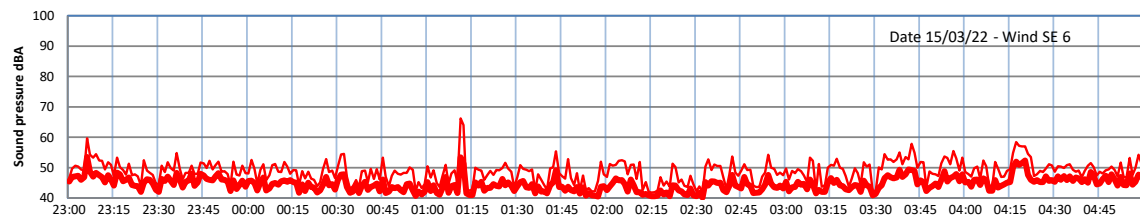

WILTON - SOUTH GATEHOUSE NIGHTTIME LEVELS - WEEK NUMBER 11

Time
— Lazenby — Laz max — Site — Site max