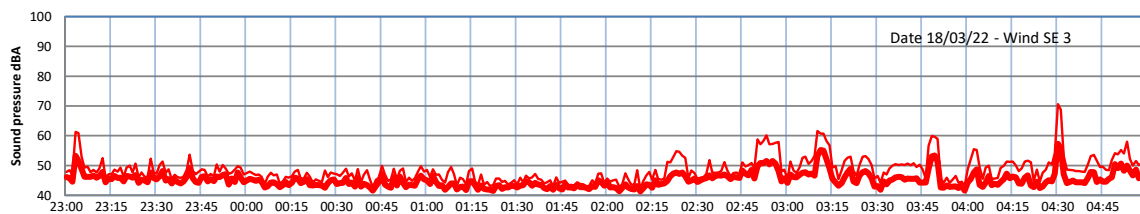

WILTON - SOUTH GATEHOUSE NIGHTTIME LEVELS - WEEK NUMBER 11

Time
— Lazenby — Laz max — Site — Site max