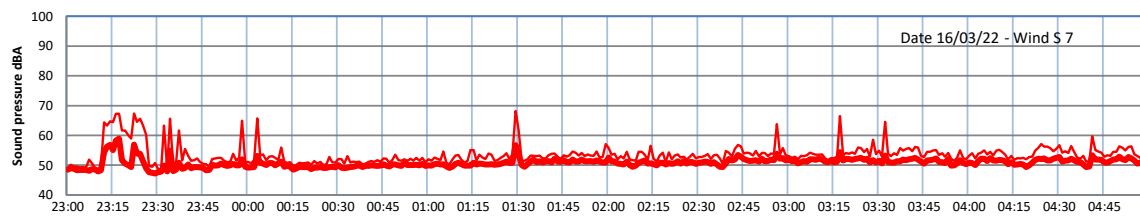

WILTON - SOUTH GATEHOUSE NIGHTTIME LEVELS - WEEK NUMBER 11

Time
— Lazenby — Laz max — Site — Site max