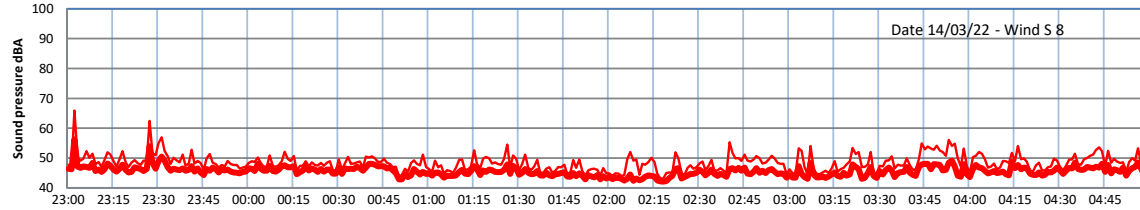

WILTON - SOUTH GATEHOUSE NIGHTTIME LEVELS - WEEK NUMBER 11

Time
— Lazenby — Laz max — Site — Site max