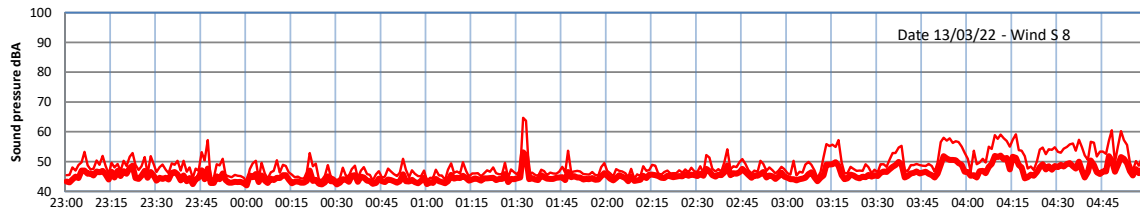

WILTON - SOUTH GATEHOUSE NIGHTTIME LEVELS - WEEK NUMBER 11

Time
— Lazenby — Laz max — Site — Site max