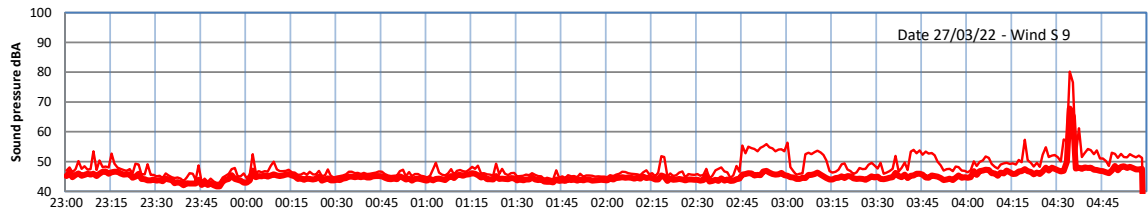

WILTON - SOUTH GATEHOUSE NIGHTTIME LEVELS - WEEK NUMBER 13

Time
— Lazenby — Laz max — Site — Site max