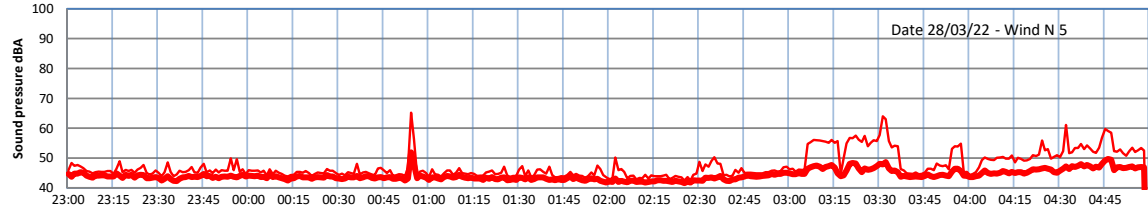

WILTON - SOUTH GATEHOUSE NIGHTTIME LEVELS - WEEK NUMBER 13

Time
— Lazenby — Laz max — Site — Site max