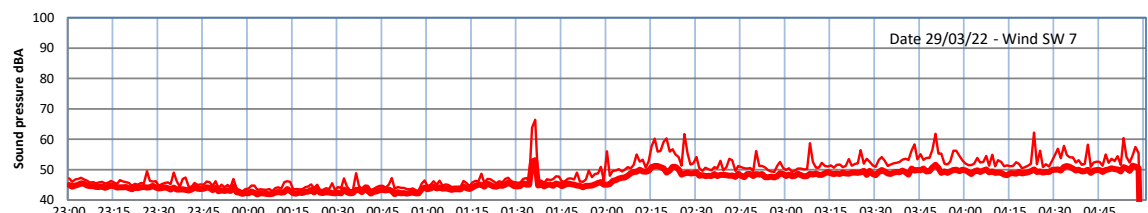

WILTON - SOUTH GATEHOUSE NIGHTTIME LEVELS - WEEK NUMBER 13

Time
— Lazenby — Laz max — Site — Site max