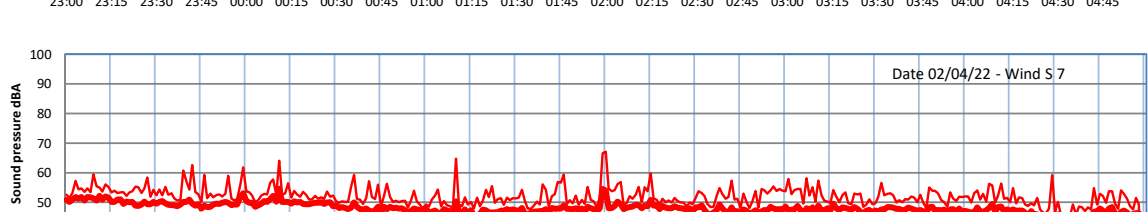

WILTON - SOUTH GATEHOUSE NIGHTTIME LEVELS - WEEK NUMBER 13

Time
— Lazenby — Laz max — Site — Site max