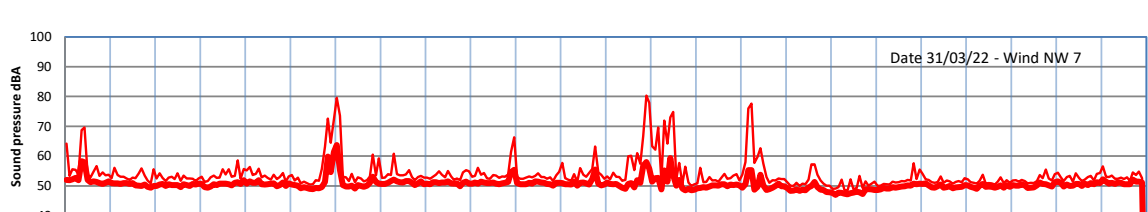

WILTON - SOUTH GATEHOUSE NIGHTTIME LEVELS - WEEK NUMBER 13

Time
— Lazenby — Laz max — Site — Site max