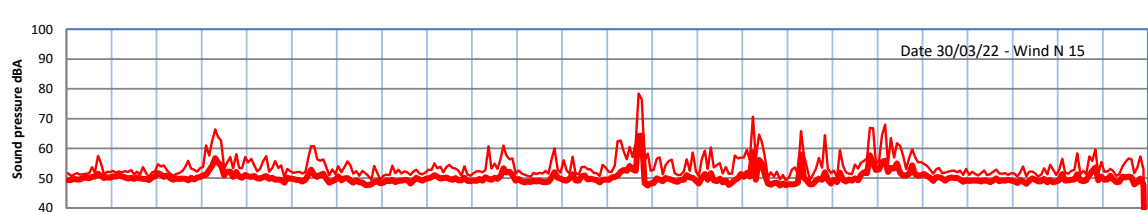

WILTON - SOUTH GATEHOUSE NIGHTTIME LEVELS - WEEK NUMBER 13

Time
— Lazenby — Laz max — Site — Site max