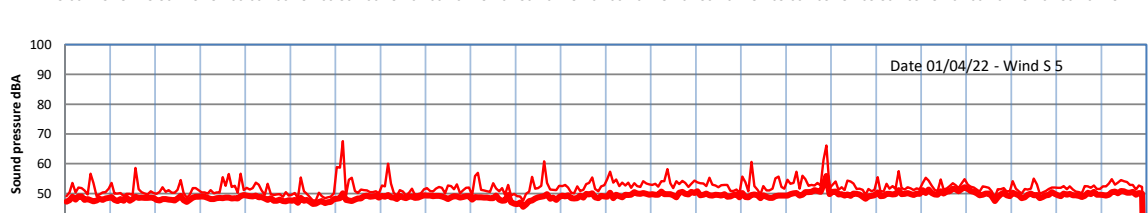

WILTON - SOUTH GATEHOUSE NIGHTTIME LEVELS - WEEK NUMBER 13

Time
— Lazenby — Laz max — Site — Site max