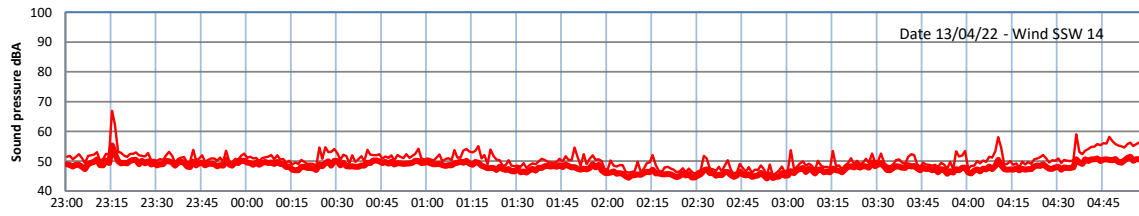

WILTON - SOUTH GATEHOUSE NIGHTTIME LEVELS - WEEK NUMBER 15

Time  
— Lazenby — Laz max — Site — Site max