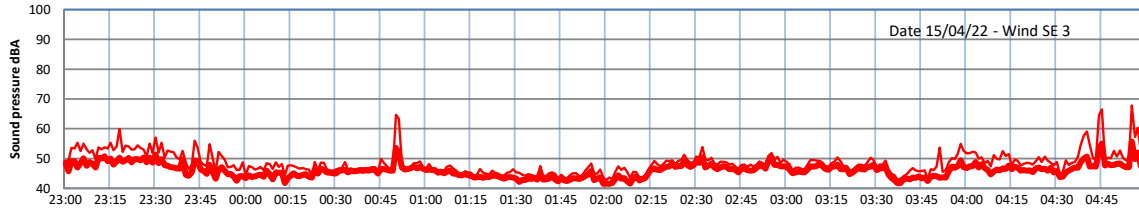

WILTON - SOUTH GATEHOUSE NIGHTTIME LEVELS - WEEK NUMBER 15

Time  
— Lazenby — Laz max — Site — Site max