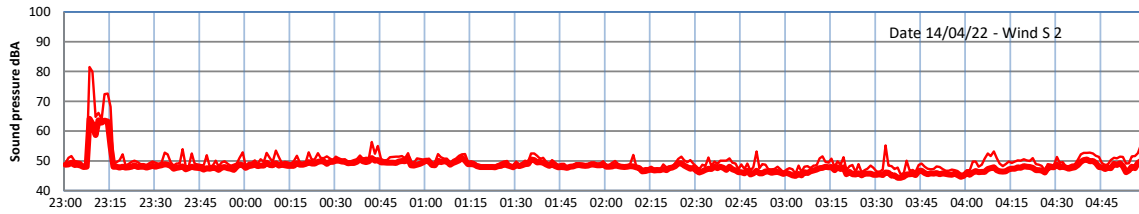

WILTON - SOUTH GATEHOUSE NIGHTTIME LEVELS - WEEK NUMBER 15

Time  
— Lazenby — Laz max — Site — Site max