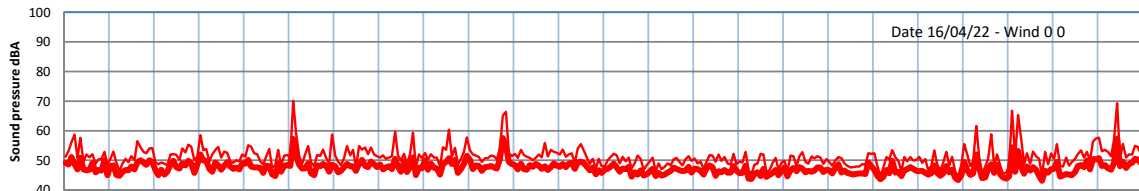

WILTON - SOUTH GATEHOUSE NIGHTTIME LEVELS - WEEK NUMBER 15

Time  
— Lazenby — Laz max — Site — Site max