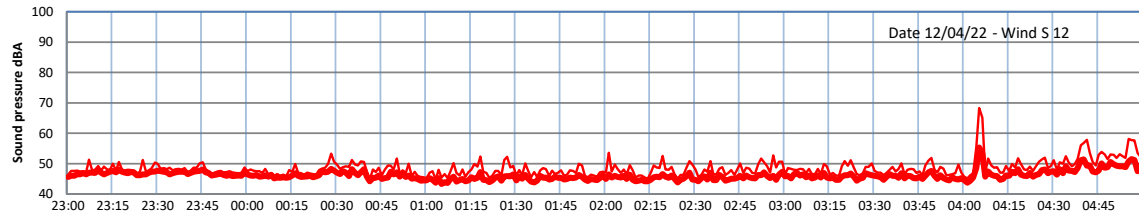

WILTON - SOUTH GATEHOUSE NIGHTTIME LEVELS - WEEK NUMBER 15

Time  
— Lazenby — Laz max — Site — Site max