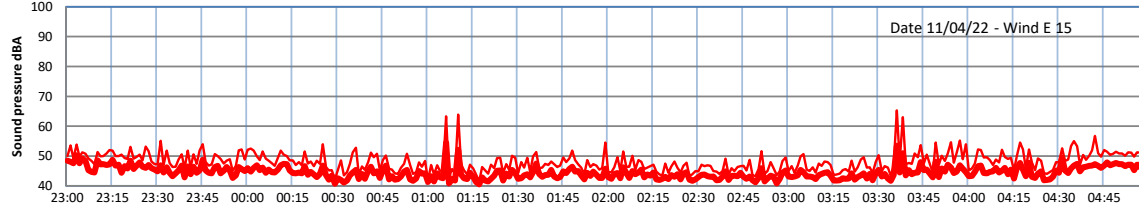

WILTON - SOUTH GATEHOUSE NIGHTTIME LEVELS - WEEK NUMBER 15

Time  
— Lazenby — Laz max — Site — Site max