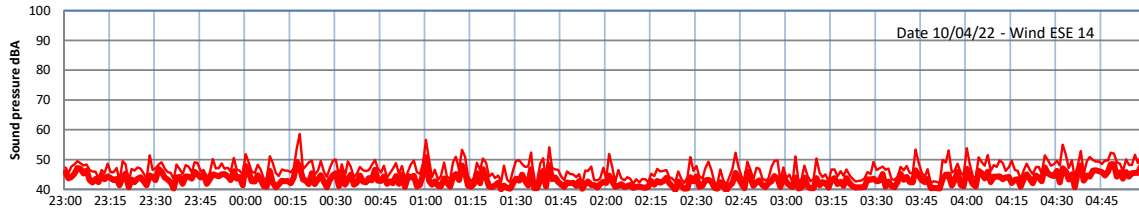

WILTON - SOUTH GATEHOUSE NIGHTTIME LEVELS - WEEK NUMBER 15

Time  
— Lazenby — Laz max — Site — Site max