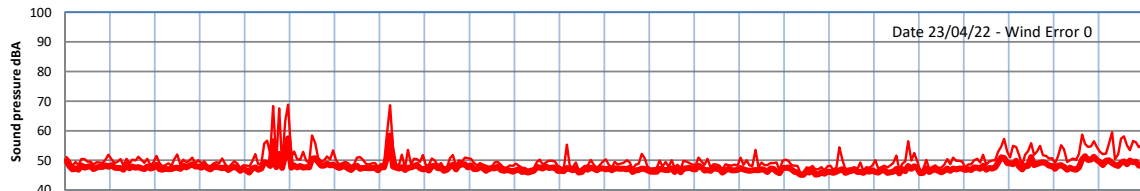

WILTON - SOUTH GATEHOUSE NIGHTTIME LEVELS - WEEK NUMBER 16

Time
 — Lazenby — Laz max — Site — Site max