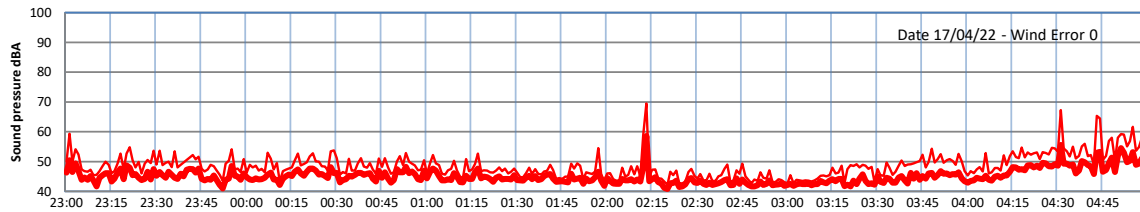

WILTON - SOUTH GATEHOUSE NIGHTTIME LEVELS - WEEK NUMBER 16

Time
 — Lazenby — Laz max — Site — Site max