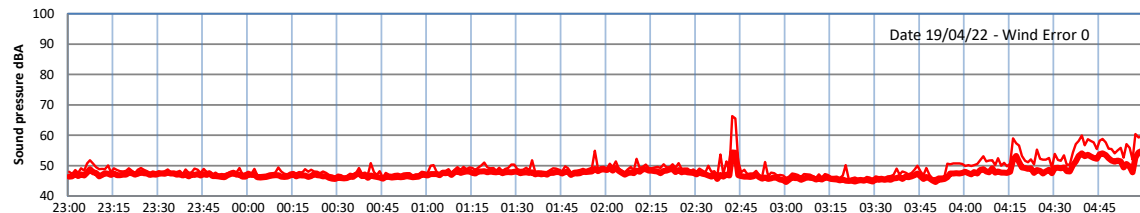

WILTON - SOUTH GATEHOUSE NIGHTTIME LEVELS - WEEK NUMBER 16

Time
 — Lazenby — Laz max — Site — Site max