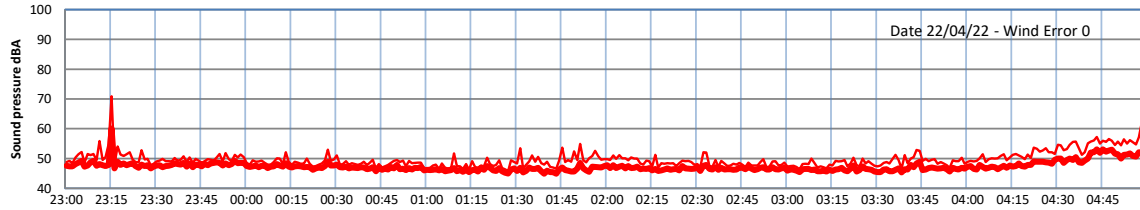

WILTON - SOUTH GATEHOUSE NIGHTTIME LEVELS - WEEK NUMBER 16

Time
 — Lazenby — Laz max — Site — Site max