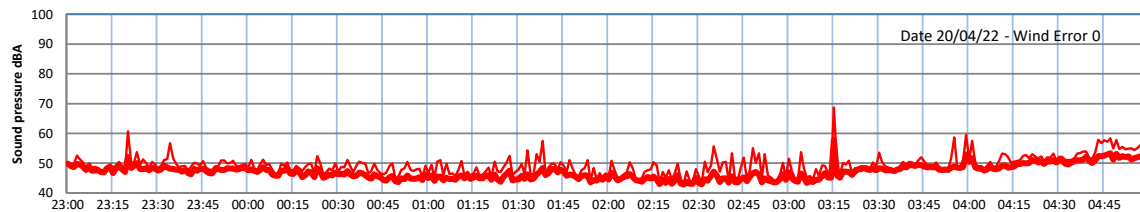

WILTON - SOUTH GATEHOUSE NIGHTTIME LEVELS - WEEK NUMBER 16

Time
 — Lazenby — Laz max — Site — Site max