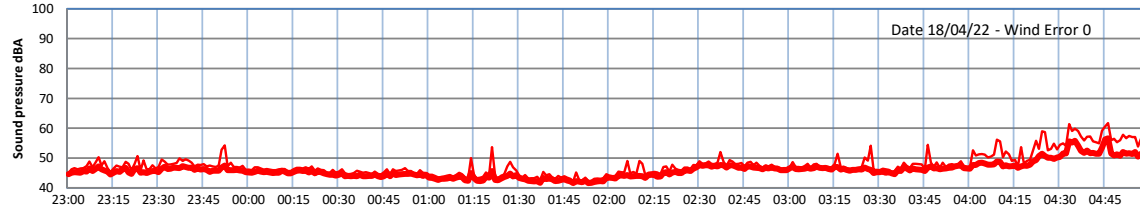

WILTON - SOUTH GATEHOUSE NIGHTTIME LEVELS - WEEK NUMBER 16

Time
 — Lazenby — Laz max — Site — Site max