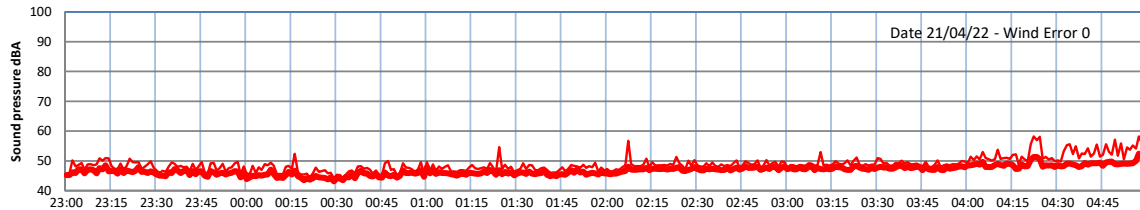

WILTON - SOUTH GATEHOUSE NIGHTTIME LEVELS - WEEK NUMBER 16

Time
 — Lazenby — Laz max — Site — Site max