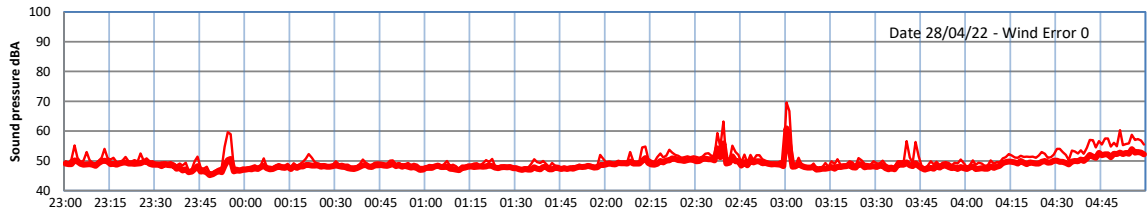

WILTON - SOUTH GATEHOUSE NIGHTTIME LEVELS - WEEK NUMBER 17

Time
— Lazenby — Laz max — Site — Site max