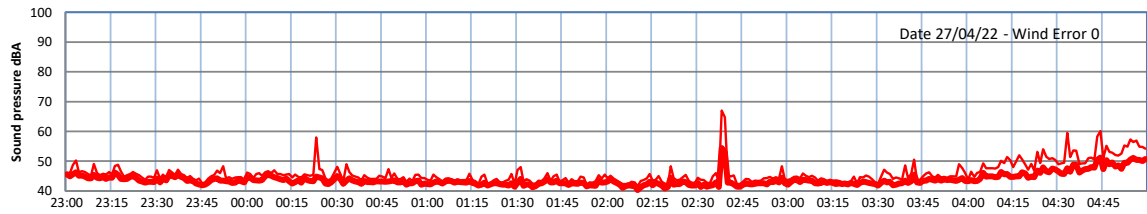

WILTON - SOUTH GATEHOUSE NIGHTTIME LEVELS - WEEK NUMBER 17

Time
— Lazenby — Laz max — Site — Site max