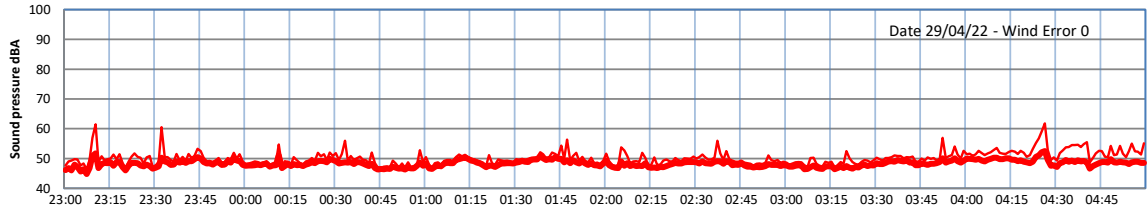

WILTON - SOUTH GATEHOUSE NIGHTTIME LEVELS - WEEK NUMBER 17

Time
— Lazenby — Laz max — Site — Site max