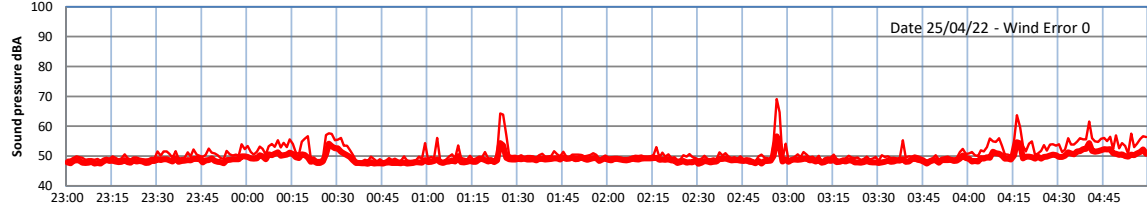

WILTON - SOUTH GATEHOUSE NIGHTTIME LEVELS - WEEK NUMBER 17

Time
— Lazenby — Laz max — Site — Site max