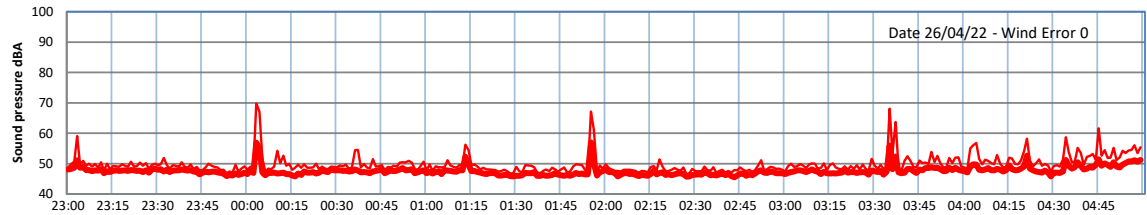

WILTON - SOUTH GATEHOUSE NIGHTTIME LEVELS - WEEK NUMBER 17

Time
— Lazenby — Laz max — Site — Site max