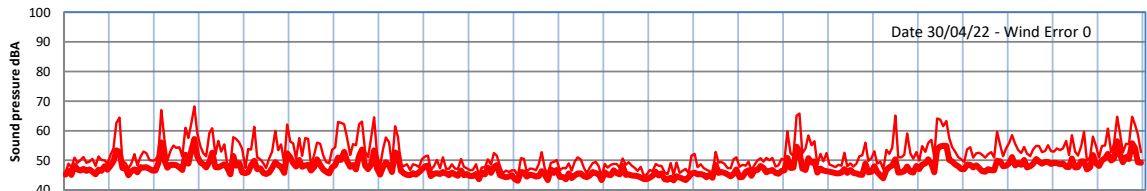

WILTON - SOUTH GATEHOUSE NIGHTTIME LEVELS - WEEK NUMBER 17

Time
— Lazenby — Laz max — Site — Site max