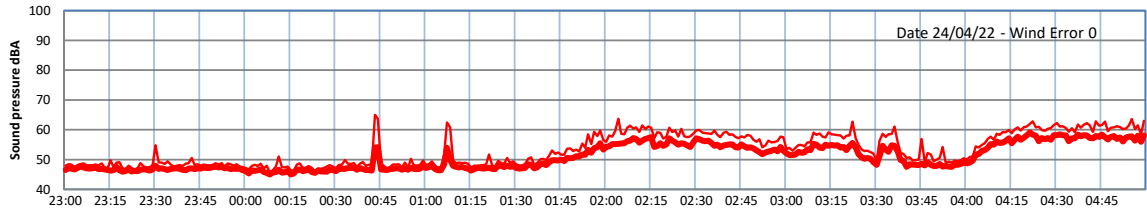

WILTON - SOUTH GATEHOUSE NIGHTTIME LEVELS - WEEK NUMBER 17

Time
— Lazenby — Laz max — Site — Site max